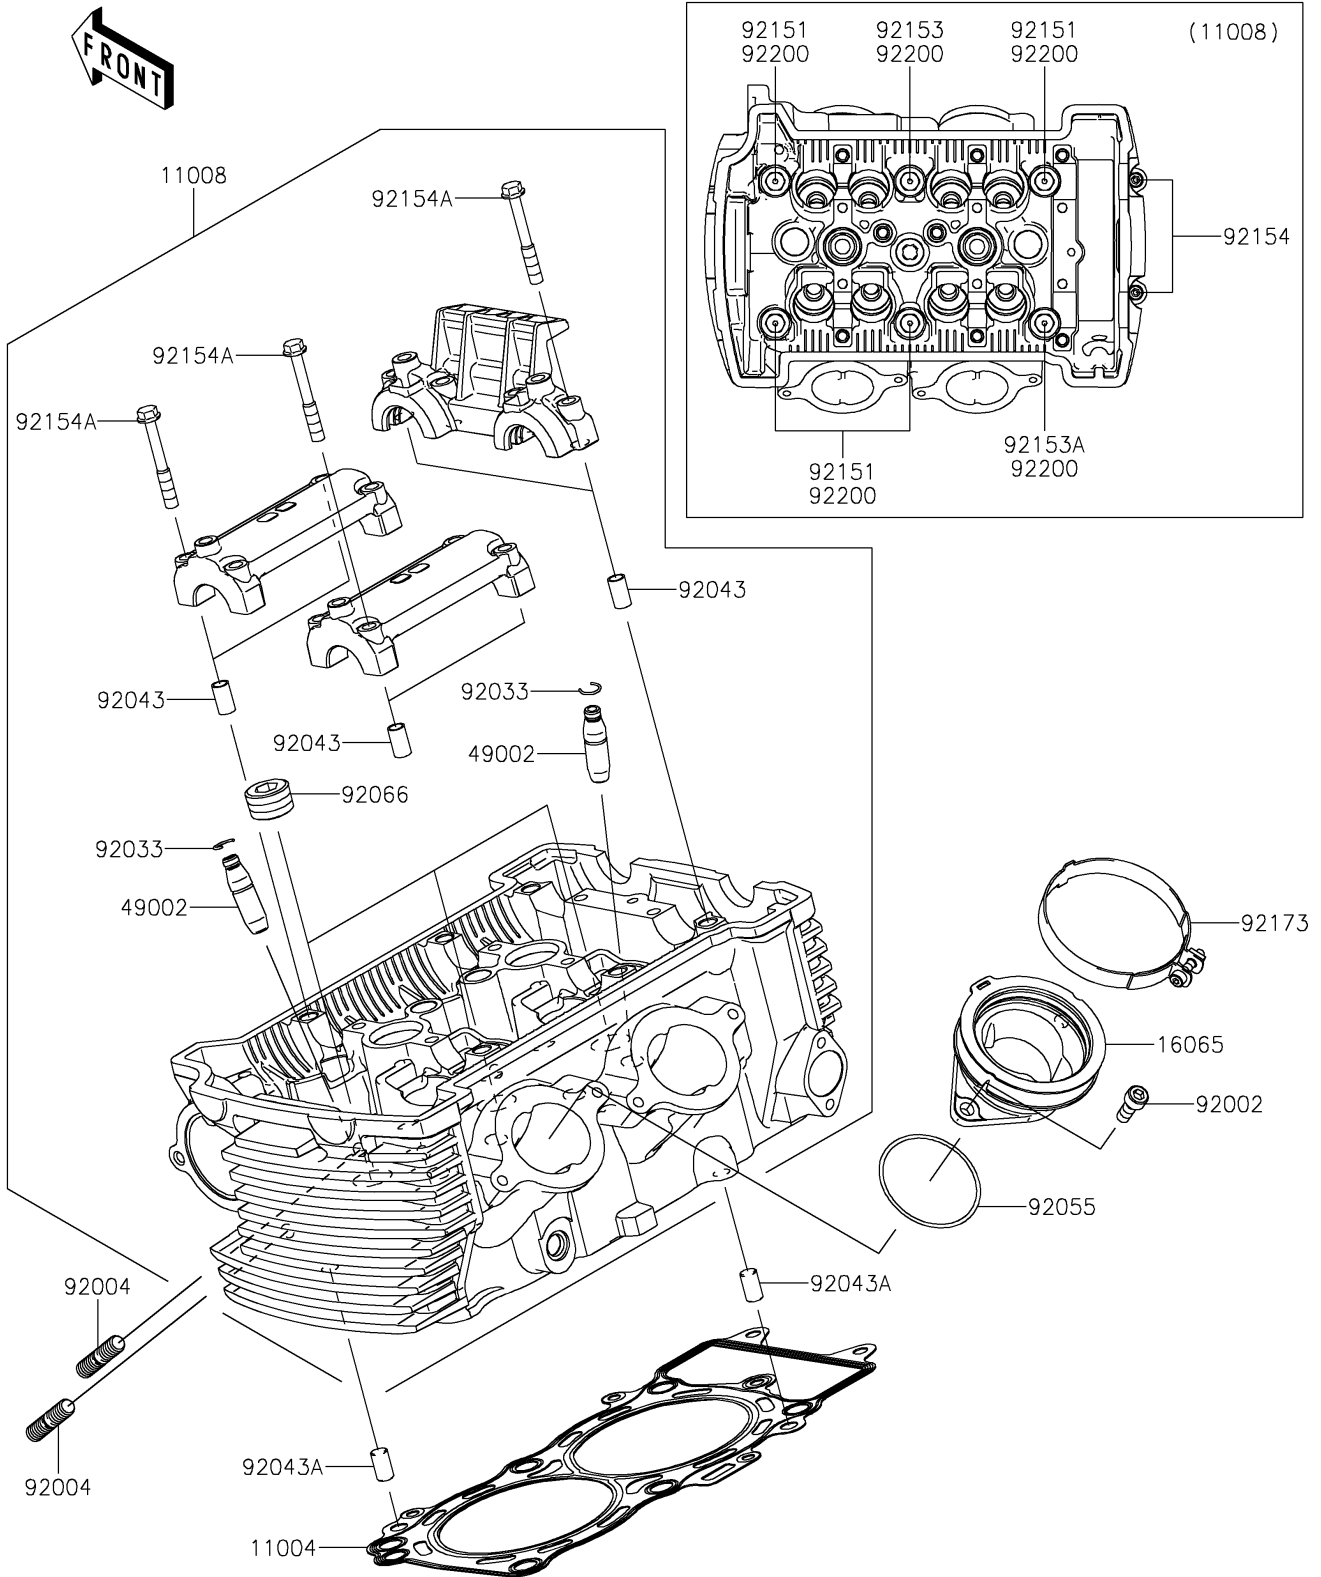

2026 VULCAN® S

PARTS DIAGRAM

Cylinder Head

E1111

2026 VULCAN® S

PARTS LIST

Cylinder Head

ITEM NAME	PART NUMBER	QUANTITY
GASKET-HEAD (Ref # 11004)	11004-0064	1
HEAD-COMP-CYLINDER (Ref # 11008)	11008-0992	1
HOLDER-CARBURETOR (Ref # 16065)	16065-0128	2
GUIDE-VALVE (Ref # 49002)	49002-1116	8
BOLT,6X16 (Ref # 92002)	92002-1143	4
STUD,8X22 (Ref # 92004)	92004-0025	4
RING-SNAP (Ref # 92033)	92033-1247	8
PIN,6.2X8X14 (Ref # 92043)	92043-1263	6
PIN,8X14 (Ref # 92043A)	92043-1567	2
RING-O,47X1.9 (Ref # 92055)	92055-1600	2
PLUG,PT1/2X12.5 (Ref # 92066)	92066-0002	3
BOLT,10X158 (Ref # 92151)	92151-1152	4
BOLT,FLANGED-SMALL,10X176 (Ref # 92153)	92153-0972	1
BOLT,FLANGED-SMALL,10X80 (Ref # 92153A)	92153-1321	1
BOLT,SOCKET,6X30 (Ref # 92154)	92154-0116	2
BOLT,FLANGED,6X45 (Ref # 92154A)	92154-3737	12
CLAMP (Ref # 92173)	92173-0239	2
WASHER,10.5X19X2.3 (Ref # 92200)	92200-0363	6