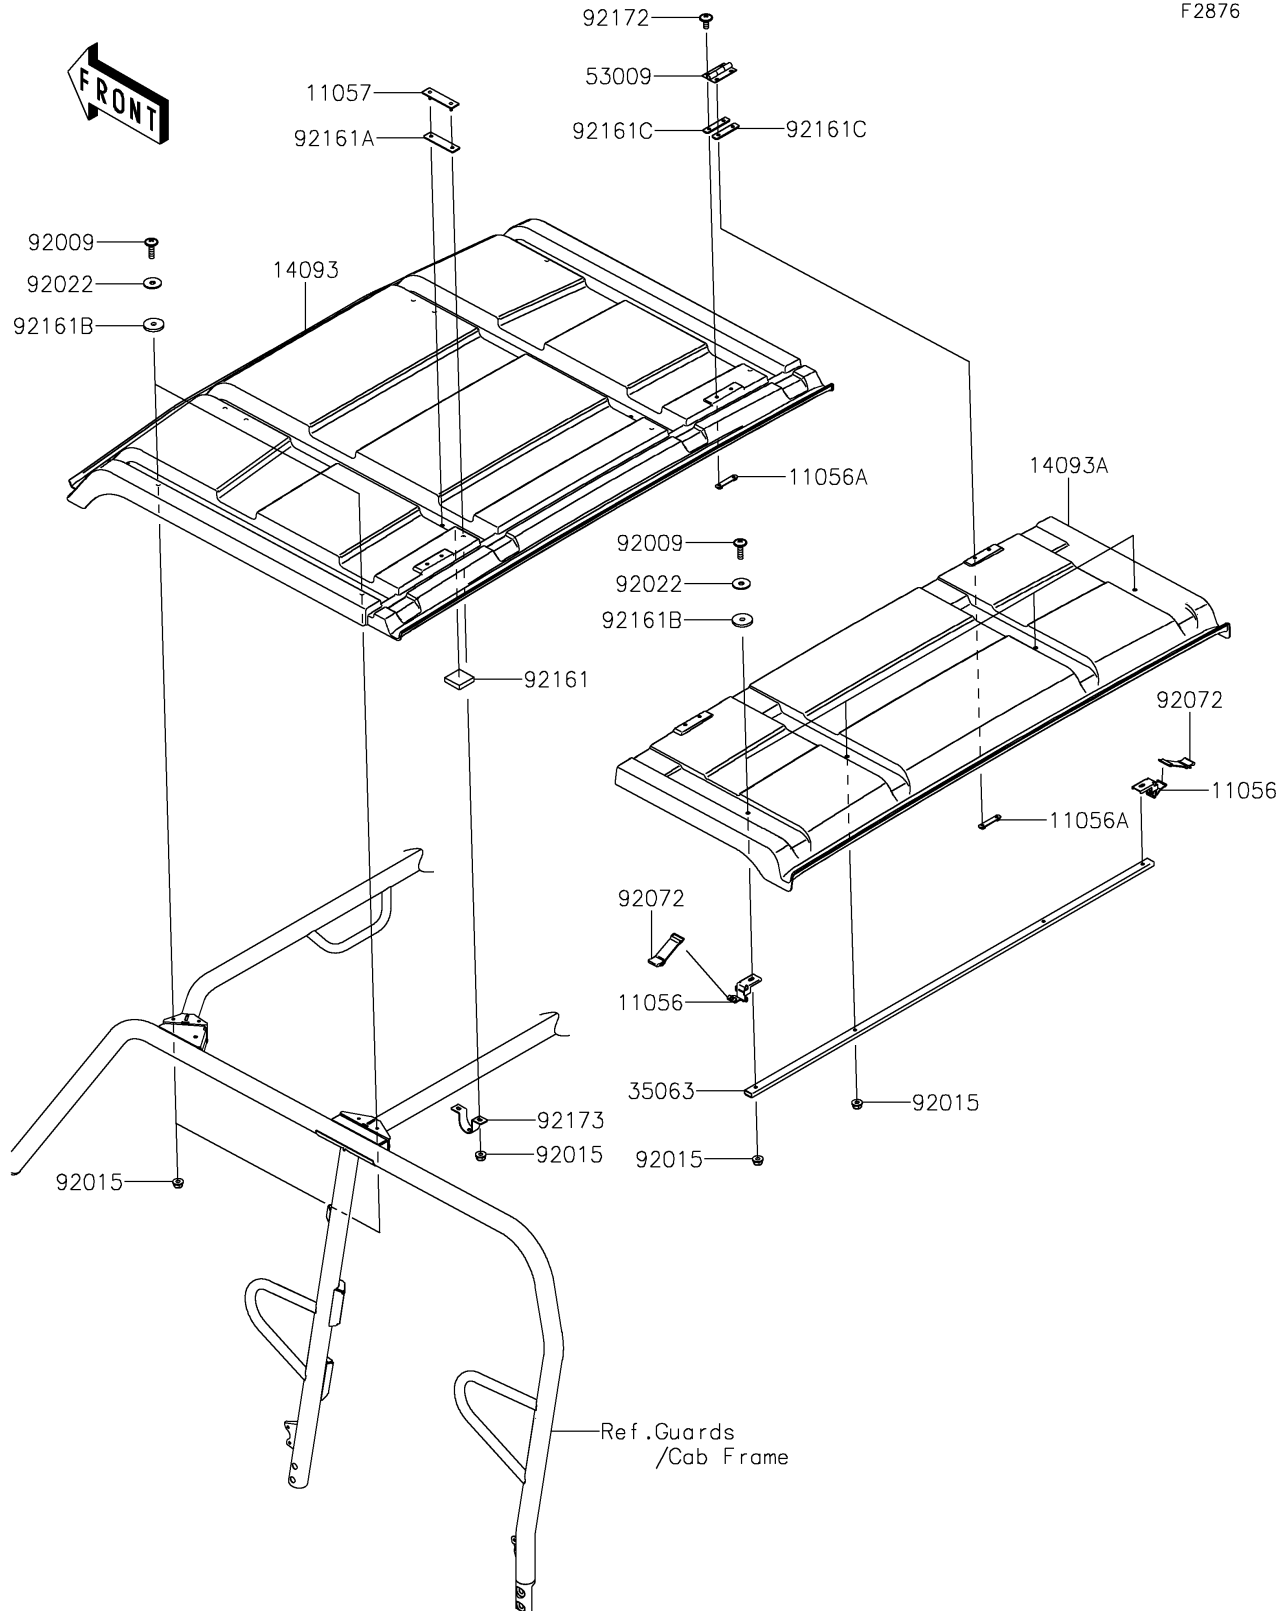

2026 MULE PRO-FXT™ 1000 LE RANCH EDITION

PARTS DIAGRAM

Sun Top

F2876

2026 MULE PRO-FXT™ 1000 LE RANCH EDITION

Kawasaki
Let the Good Times Roll®

PARTS LIST

Sun Top

ITEM NAME	PART NUMBER	QUANTITY
BRACKET (Ref # 11056)	11056-3815	2
BRACKET (Ref # 11056A)	11056-3910	4
BRACKET (Ref # 11057)	11057-0074	4
COVER,SUNTOP,FR (Ref # 14093)	14093-0017	1
COVER,SUNTOP,RR (Ref # 14093A)	14093-0018	1
STAY,RR SUNTOP (Ref # 35063)	35063-0944	1
HINGE (Ref # 53009)	53009-0034	2
SCREW,6X22,BLACK (Ref # 92009)	92009-1256	8
NUT,LOCK,FLANGED,6MM (Ref # 92015)	92015-1603	16
WASHER,6.5X22X1.6 (Ref # 92022)	92022-237	8
BAND,TOOL (Ref # 92072)	92072-1176	2
DAMPER,25.4X25.4X6.3 (Ref # 92161)	92161-1405	4
DAMPER (Ref # 92161A)	92161-1476	4
DAMPER,6X25X3.15 (Ref # 92161B)	92161-1633	8
DAMPER (Ref # 92161C)	92161-1650	4
SCREW,6X14 (Ref # 92172)	92172-0004	8
CLAMP,U (Ref # 92173)	92173-1224	4