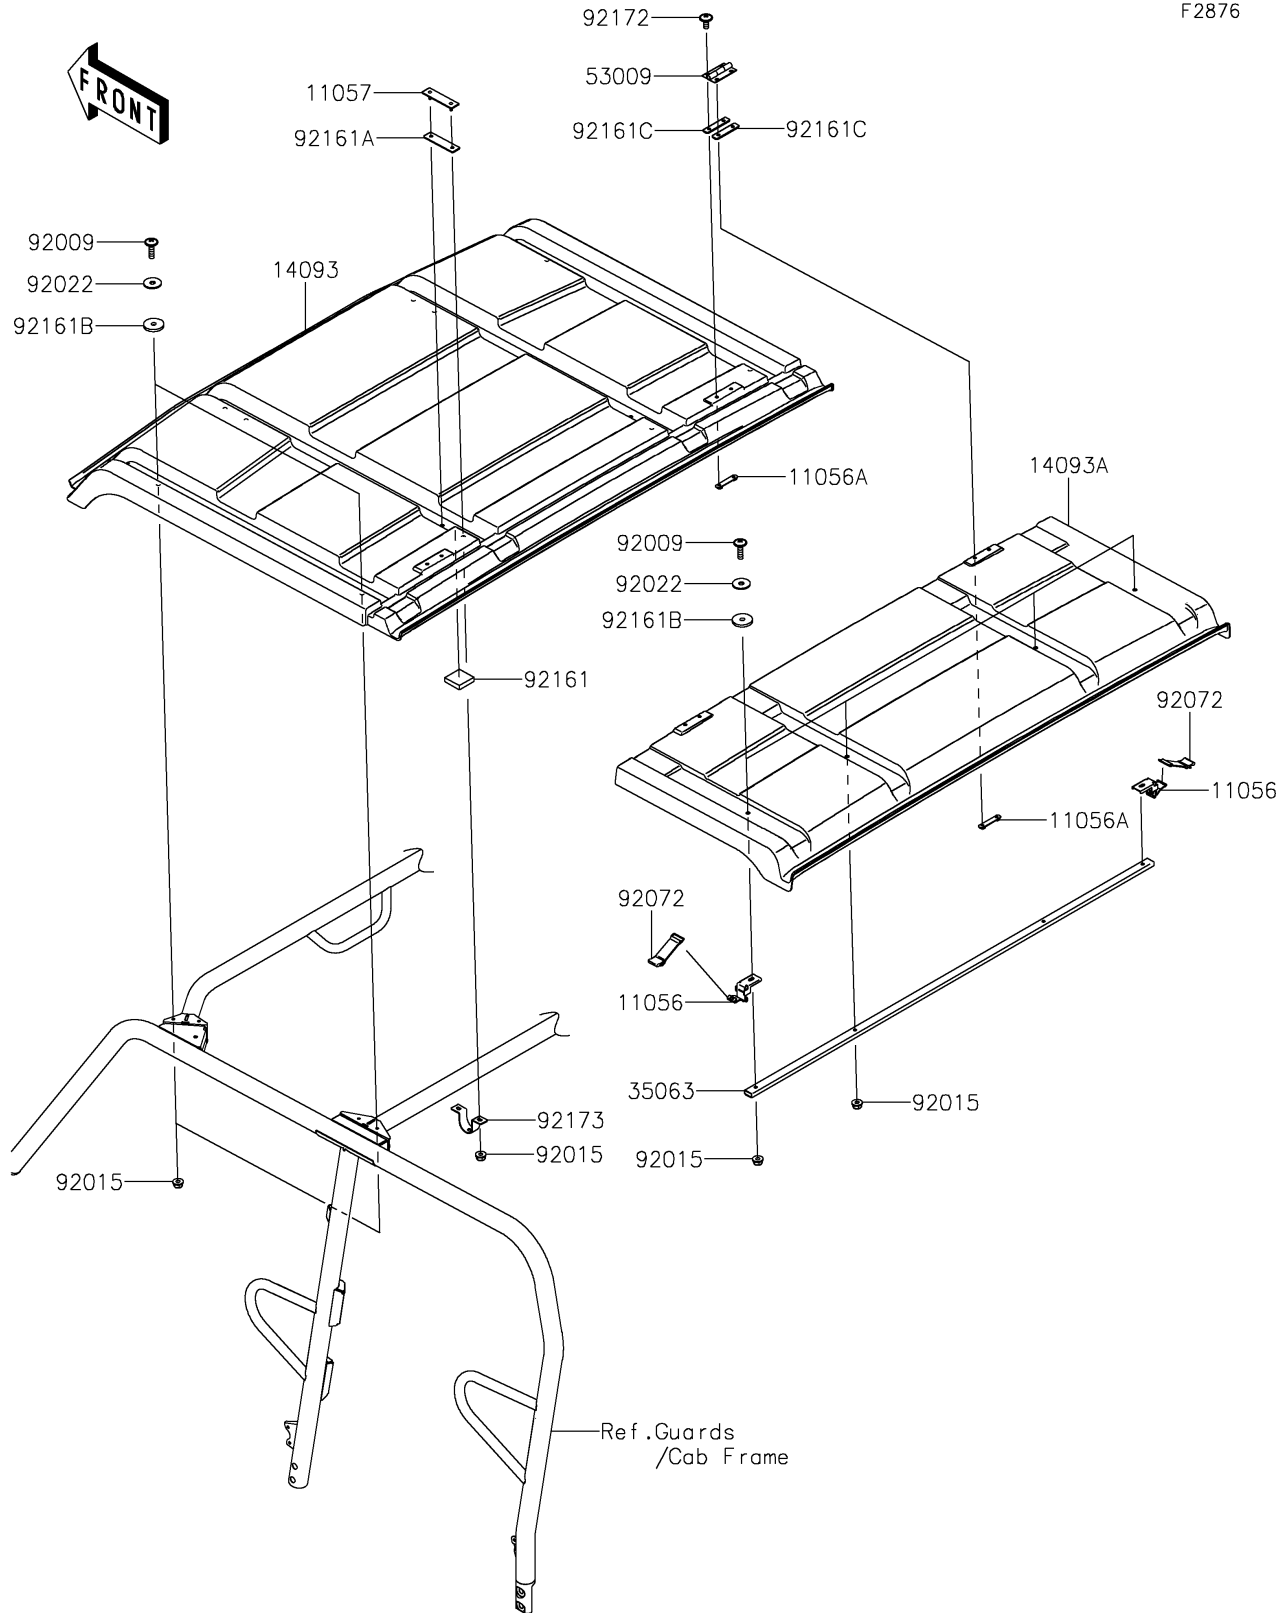

2026 MULE PRO-FXT 1000 LE Ranch Edition

PARTS DIAGRAM

Sun Top

F2876

2026 MULE PRO-FXT 1000 LE Ranch Edition

Kawasaki
Let the Good Times Roll®

PARTS LIST

Sun Top

ITEM NAME	PART NUMBER	QUANTITY
BRACKET (Ref # 11056)	11056-3815	2
BRACKET (Ref # 11056A)	11056-3910	4
BRACKET (Ref # 11057)	11057-0074	4
COVER,SUNTOP,FR (Ref # 14093)	14093-0017	1
COVER,SUNTOP,RR (Ref # 14093A)	14093-0018	1
STAY,RR SUNTOP (Ref # 35063)	35063-0944	1
HINGE (Ref # 53009)	53009-0034	2
SCREW,6X22,BLACK (Ref # 92009)	92009-1256	8
NUT,LOCK,FLANGED,6MM (Ref # 92015)	92015-1603	16
WASHER,6.5X22X1.6 (Ref # 92022)	92022-237	8
BAND,TOOL (Ref # 92072)	92072-1176	2
DAMPER,25.4X25.4X6.3 (Ref # 92161)	92161-1405	4
DAMPER (Ref # 92161A)	92161-1476	4
DAMPER,6X25X3.15 (Ref # 92161B)	92161-1633	8
DAMPER (Ref # 92161C)	92161-1650	4
SCREW,6X14 (Ref # 92172)	92172-0004	8
CLAMP,U (Ref # 92173)	92173-1224	4