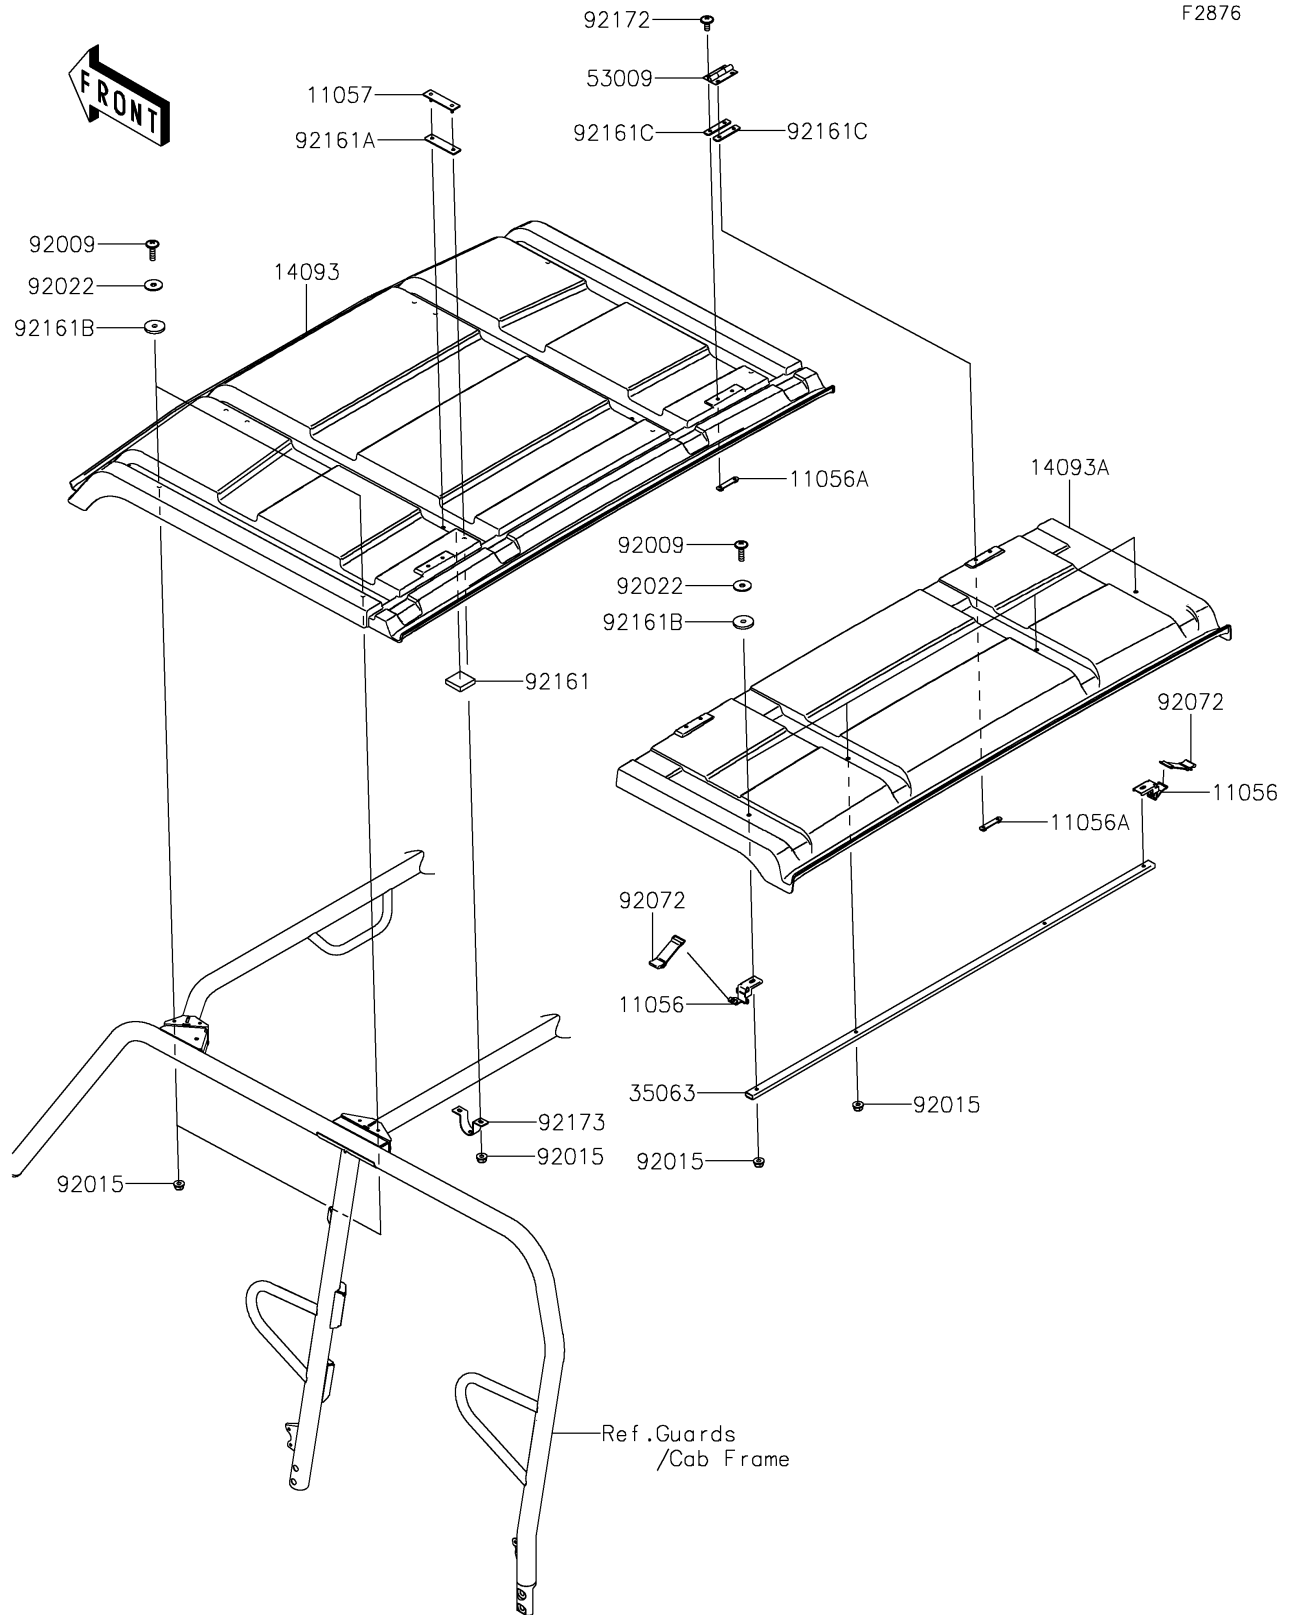

2025 MULE PRO-FXT 1000 LE Ranch Edition

PARTS DIAGRAM

Sun Top

2025 MULE PRO-FXT 1000 LE Ranch Edition

Kawasaki
Let the Good Times Roll®

PARTS LIST

Sun Top

ITEM NAME	PART NUMBER	QUANTITY
BRACKET (Ref # 11056)	11056-3815	2
BRACKET (Ref # 11056A)	11056-3910	4
BRACKET (Ref # 11057)	11057-0074	4
COVER,SUNTOP,FR (Ref # 14093)	14093-0017	1
COVER,SUNTOP,RR (Ref # 14093A)	14093-0018	1
STAY,RR SUNTOP (Ref # 35063)	35063-0944	1
HINGE (Ref # 53009)	53009-0034	2
SCREW,6X22,BLACK (Ref # 92009)	92009-1256	8
NUT,LOCK,FLANGED,6MM (Ref # 92015)	92015-1603	16
WASHER,6.5X22X1.6 (Ref # 92022)	92022-237	8
BAND,TOOL (Ref # 92072)	92072-1176	2
DAMPER,25.4X25.4X6.3 (Ref # 92161)	92161-1405	4
DAMPER (Ref # 92161A)	92161-1476	4
DAMPER,6X25X3.15 (Ref # 92161B)	92161-1633	8
DAMPER (Ref # 92161C)	92161-1650	4
SCREW,6X14 (Ref # 92172)	92172-0004	8
CLAMP,U (Ref # 92173)	92173-1224	4