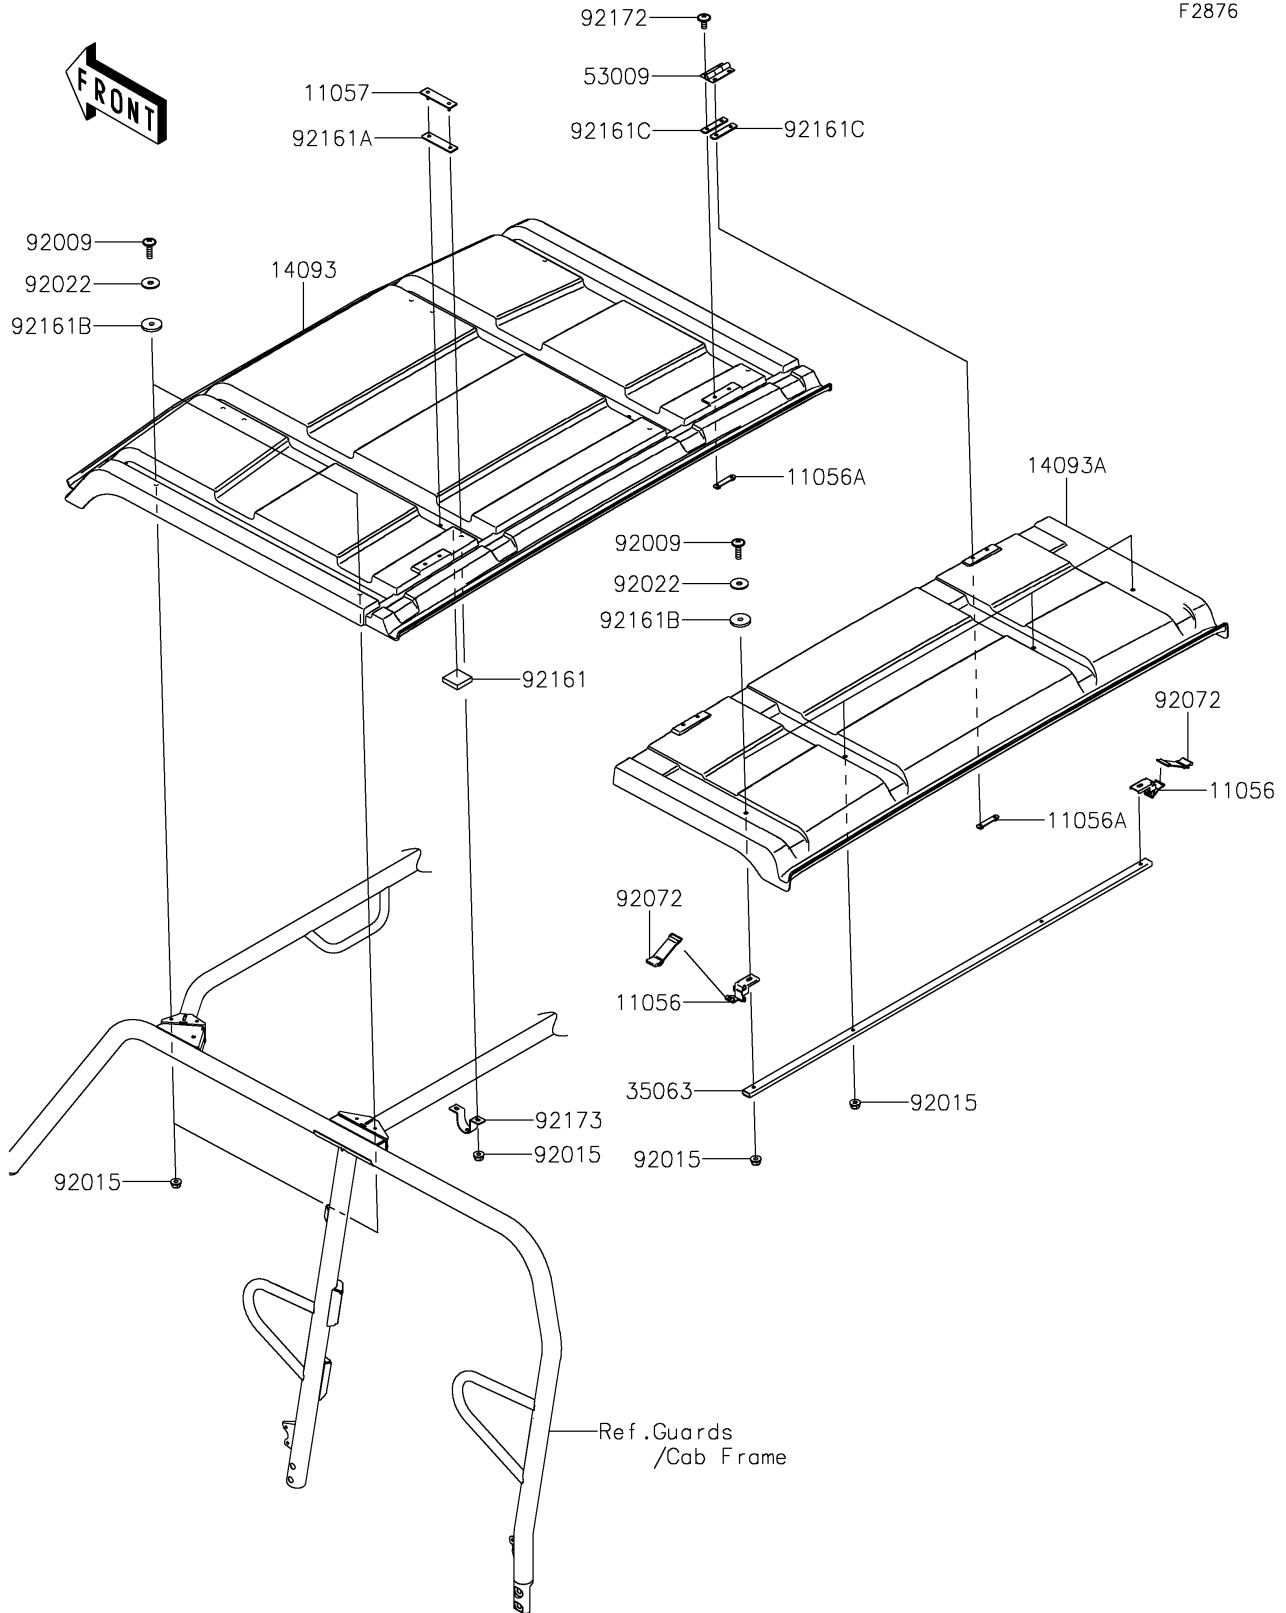

2024 MULE PRO-FXT™ 1000 LE RANCH EDITION

PARTS DIAGRAM

Sun Top

F2876

2024 MULE PRO-FXT™ 1000 LE RANCH EDITION

Kawasaki
Let the Good Times Roll®

PARTS LIST

Sun Top

ITEM NAME	PART NUMBER	QUANTITY
BRACKET (Ref # 11056)	11056-3815	2
BRACKET (Ref # 11056A)	11056-3910	4
BRACKET (Ref # 11057)	11057-0074	4
COVER,SUNTOP,FR (Ref # 14093)	14093-0017	1
COVER,SUNTOP,RR (Ref # 14093A)	14093-0018	1
STAY,RR SUNTOP (Ref # 35063)	35063-0944	1
HINGE (Ref # 53009)	53009-0034	2
SCREW,6X22,BLACK (Ref # 92009)	92009-1256	8
NUT,LOCK,FLANGED,6MM (Ref # 92015)	92015-1603	16
WASHER,6.5X22X1.6 (Ref # 92022)	92022-237	8
BAND,TOOL (Ref # 92072)	92072-1176	2
DAMPER,25.4X25.4X6.3 (Ref # 92161)	92161-1405	4
DAMPER (Ref # 92161A)	92161-1476	4
DAMPER,6X25X3.15 (Ref # 92161B)	92161-1633	8
DAMPER (Ref # 92161C)	92161-1650	4
SCREW,6X14 (Ref # 92172)	92172-0004	8
CLAMP,U (Ref # 92173)	92173-1224	4