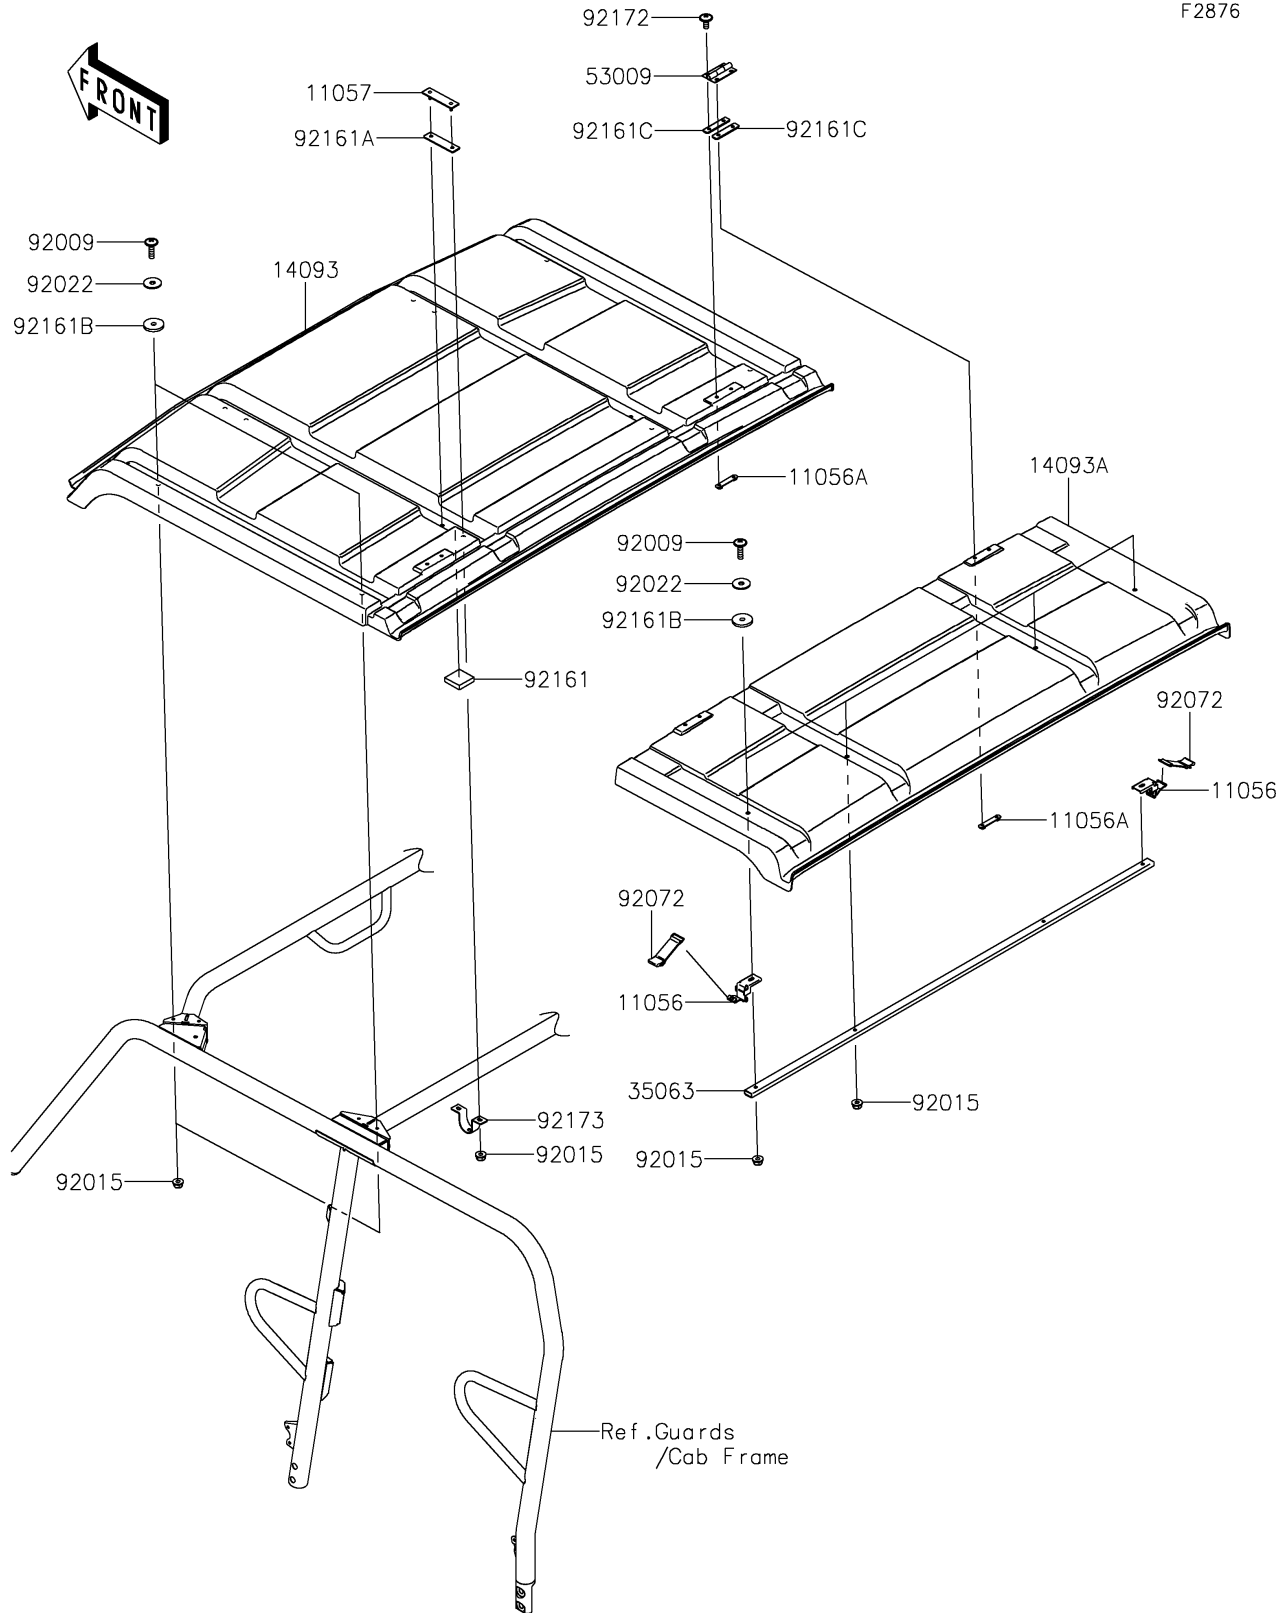

2024 MULE PRO-FXT 1000 LE Ranch Edition

PARTS DIAGRAM

Sun Top

F2876

2024 MULE PRO-FXT 1000 LE Ranch Edition

Kawasaki
Let the Good Times Roll®

PARTS LIST

Sun Top

ITEM NAME	PART NUMBER	QUANTITY
BRACKET (Ref # 11056)	11056-3815	2
BRACKET (Ref # 11056A)	11056-3910	4
BRACKET (Ref # 11057)	11057-0074	4
COVER,SUNTOP,FR (Ref # 14093)	14093-0017	1
COVER,SUNTOP,RR (Ref # 14093A)	14093-0018	1
STAY,RR SUNTOP (Ref # 35063)	35063-0944	1
HINGE (Ref # 53009)	53009-0034	2
SCREW,6X22,BLACK (Ref # 92009)	92009-1256	8
NUT,LOCK,FLANGED,6MM (Ref # 92015)	92015-1603	16
WASHER,6.5X22X1.6 (Ref # 92022)	92022-237	8
BAND,TOOL (Ref # 92072)	92072-1176	2
DAMPER,25.4X25.4X6.3 (Ref # 92161)	92161-1405	4
DAMPER (Ref # 92161A)	92161-1476	4
DAMPER,6X25X3.15 (Ref # 92161B)	92161-1633	8
DAMPER (Ref # 92161C)	92161-1650	4
SCREW,6X14 (Ref # 92172)	92172-0004	8
CLAMP,U (Ref # 92173)	92173-1224	4