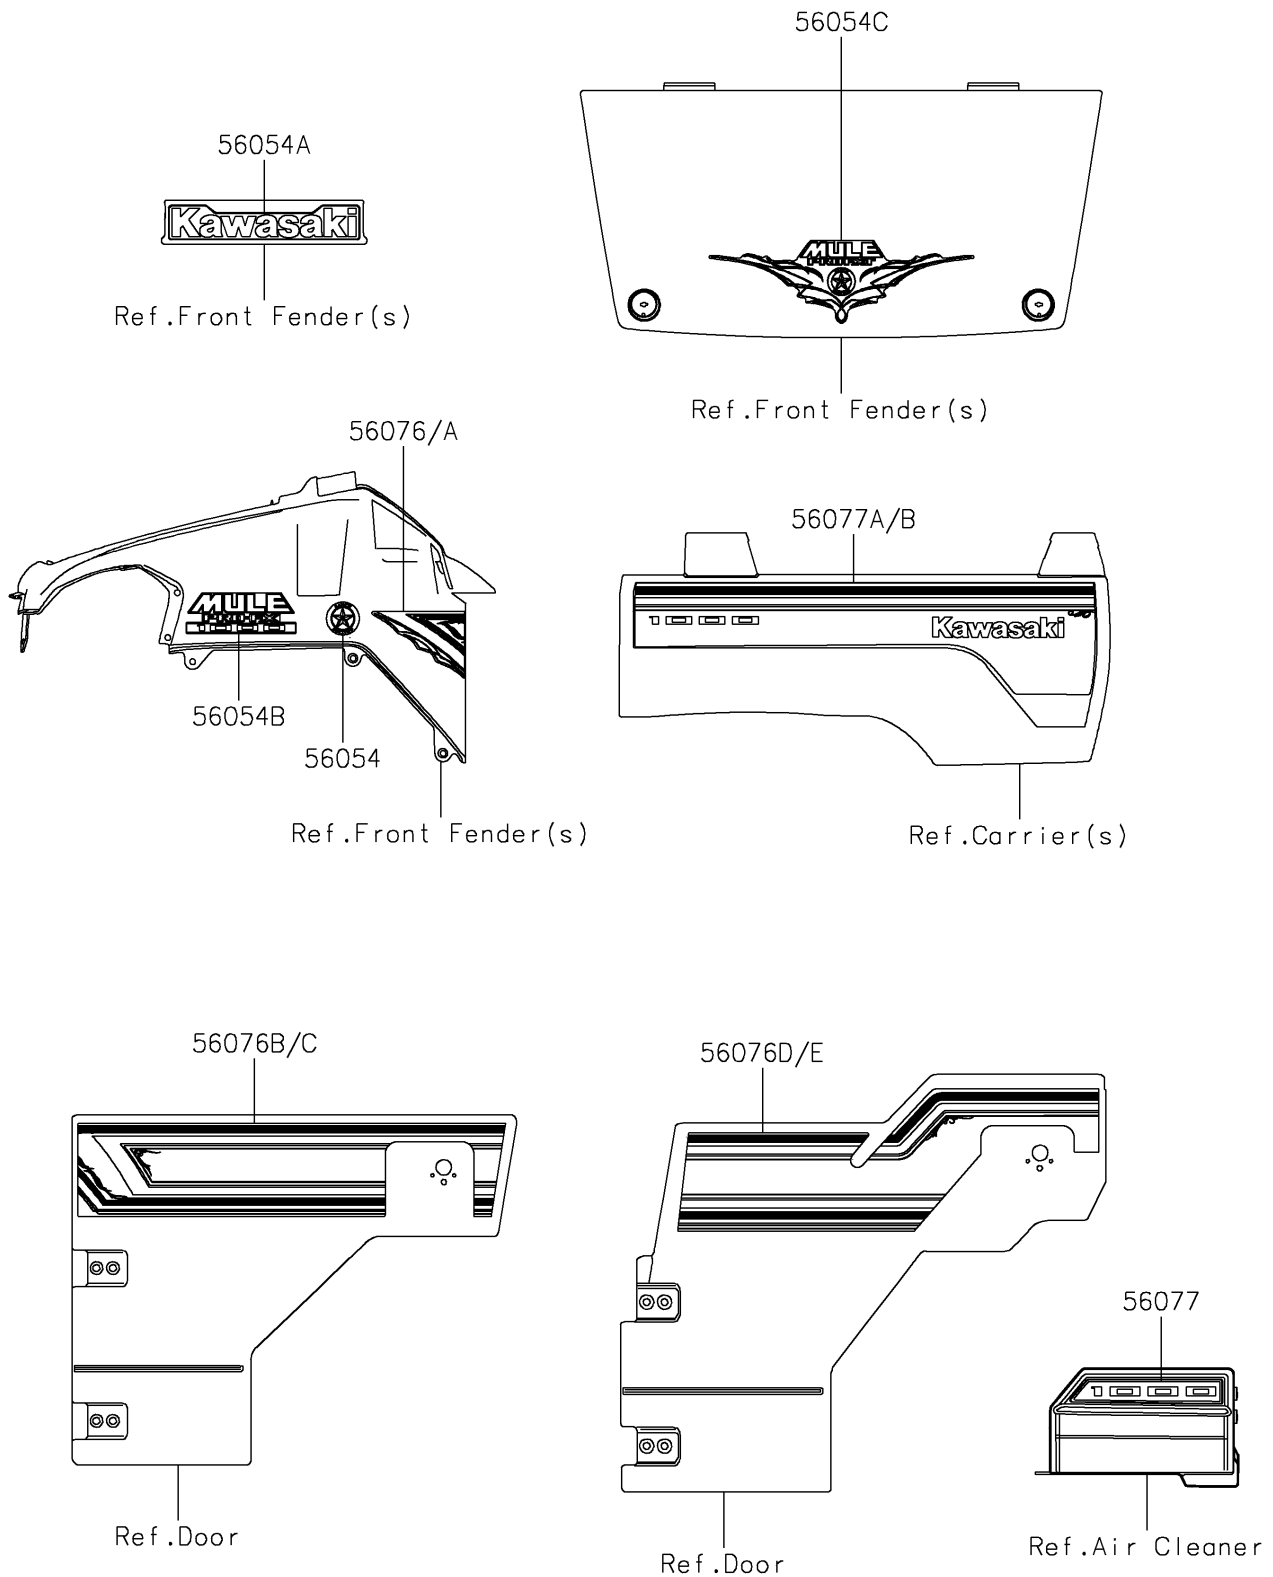

2026 MULE PRO-FXT™ 1000 LE RANCH EDITION

PARTS DIAGRAM Decals(CTFNN/CTFNL)

F2861B

2026 MULE PRO-FXT™ 1000 LE RANCH EDITION

PARTS LIST

Decals(CTFNN/CTFNL)

ITEM NAME

PART NUMBER

QUANTITY
