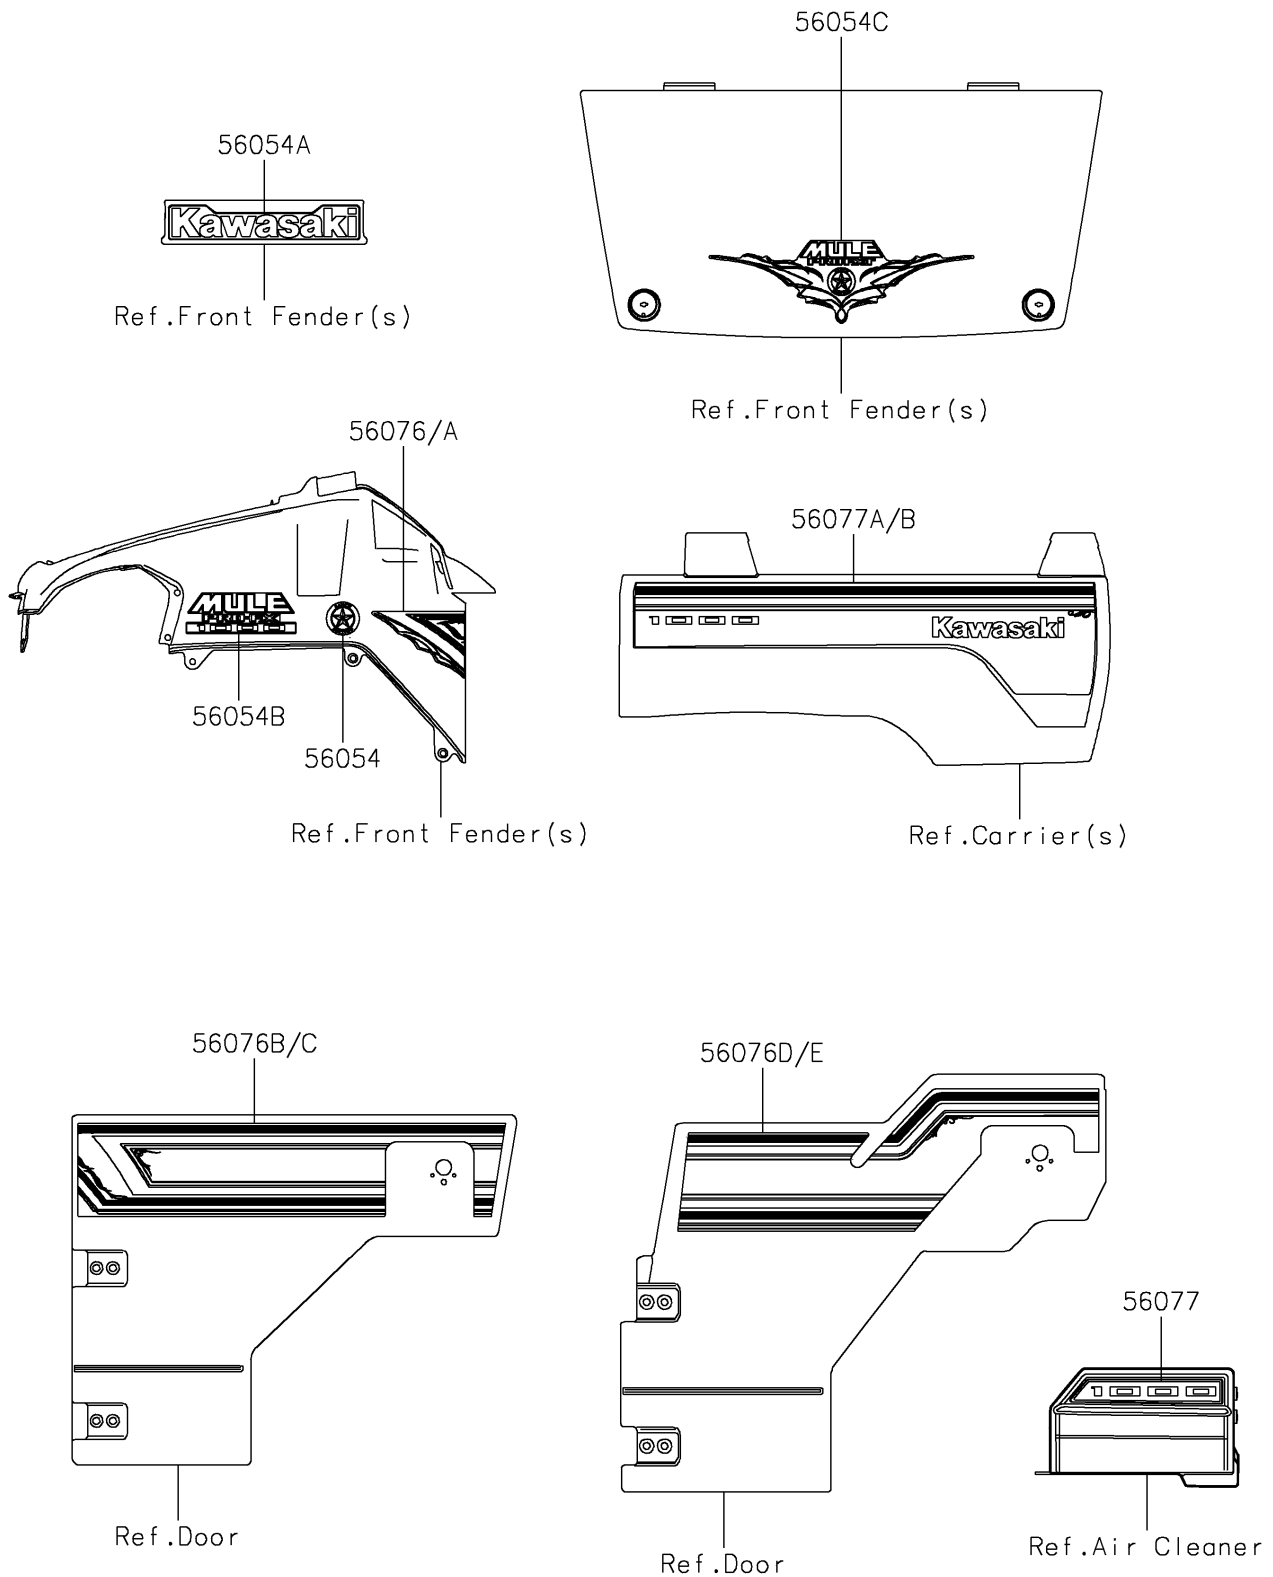

2026 MULE PRO-FXT 1000 LE Ranch Edition

PARTS DIAGRAM Decals(CTFNN/CTFNL)

F2861B

2026 MULE PRO-FXT 1000 LE Ranch Edition

PARTS LIST

Decals(CTFNN/CTFNL)

ITEM NAME	PART NUMBER	QUANTITY
MARK,RANCH EDITION (Ref # 56054)	56054-1816	2
MARK,KAWASAKI (Ref # 56054A)	56054-3890	1
MARK,MULE PRO-FXT 1000 (Ref # 56054B)	56054-4014	2
MARK,RANCH EDITION (Ref # 56054C)	56054-4016	1
PATTERN,FR FENDER,LH (Ref # 56076)	56076-0222	1
PATTERN,FR FENDER,RH (Ref # 56076A)	56076-0223	1
PATTERN,FR SIDE GUARD,LH (Ref # 56076B)	56076-0224	1
PATTERN,FR SIDE GUARD,RH (Ref # 56076C)	56076-0225	1
PATTERN,RR SIDE GUARD,LH (Ref # 56076D)	56076-0226	1
PATTERN,RR SIDE GUARD,RH (Ref # 56076E)	56076-0227	1
PATTERN,AIR FILTER COVER (Ref # 56077)	56077-3743	1
PATTERN,SIDE CARRIER,RH (Ref # 56077A)	56077-3744	1
PATTERN,SIDE CARRIER,LH (Ref # 56077B)	56077-3745	1