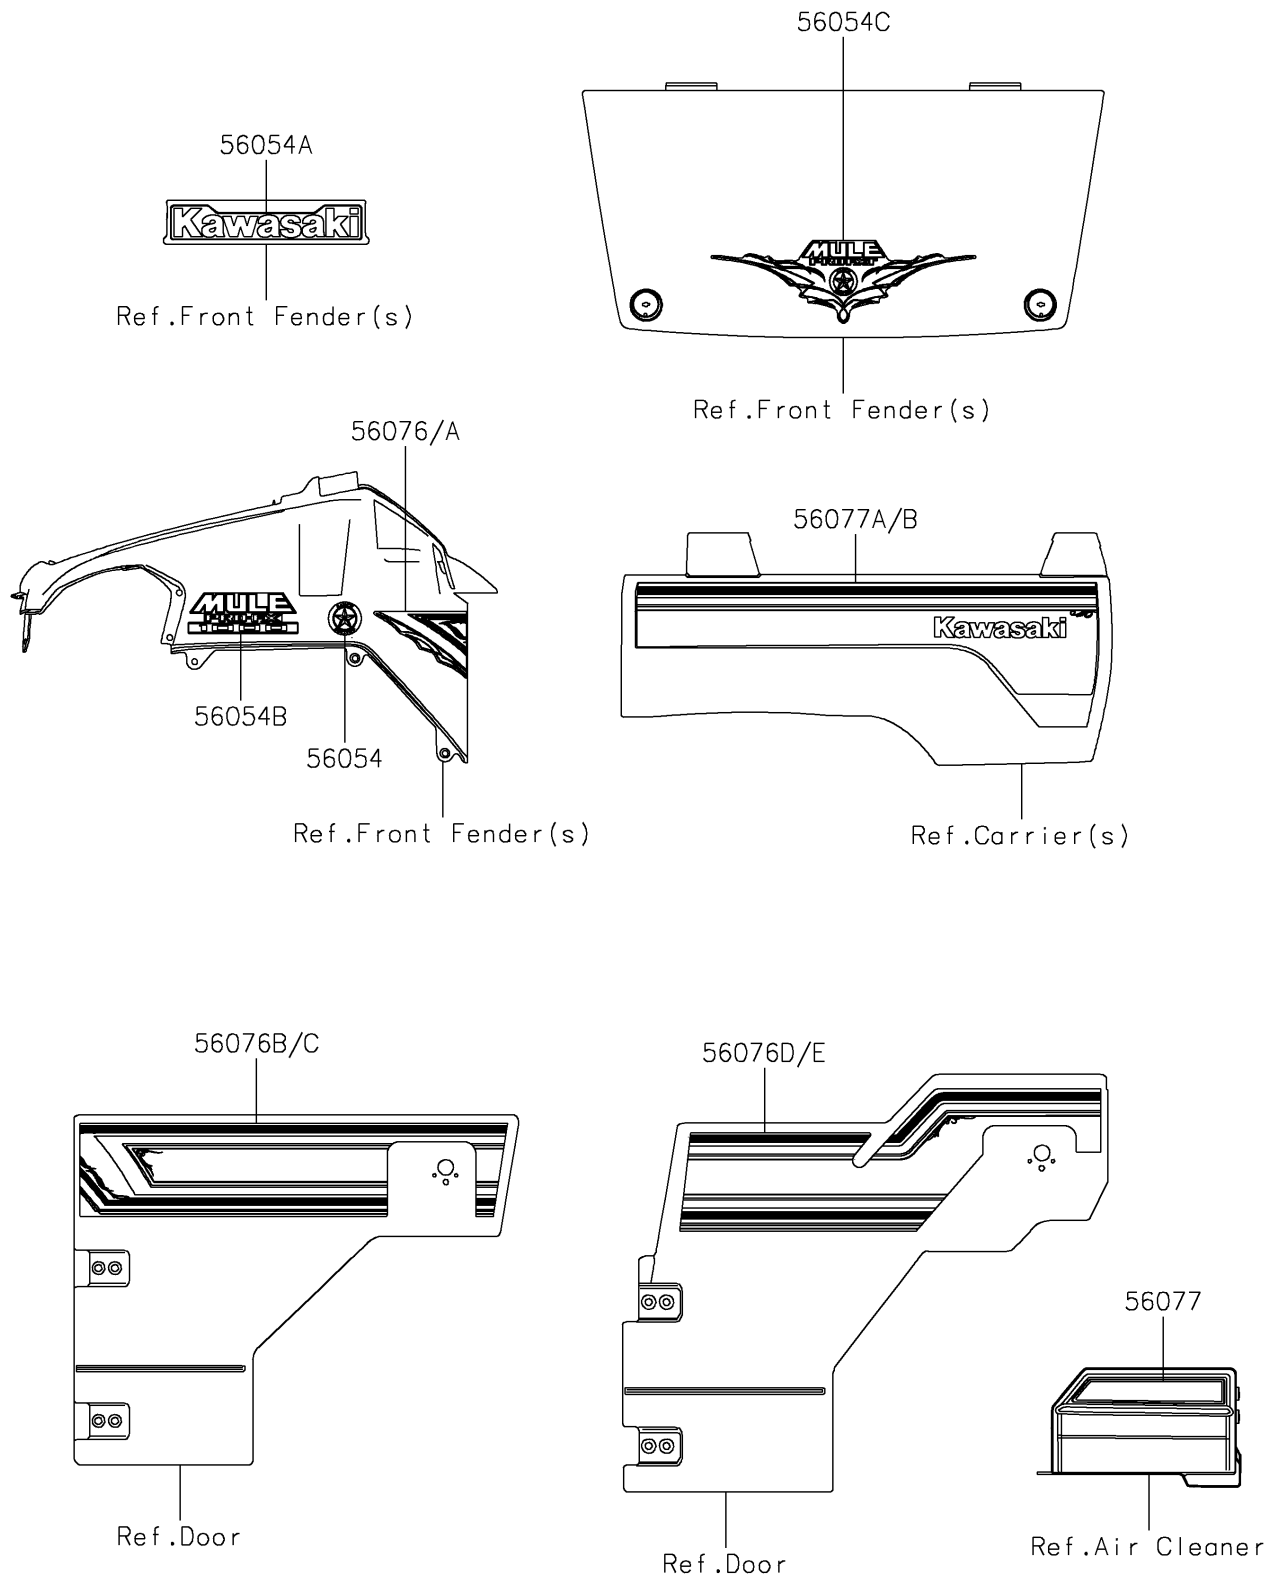

2025 MULE PRO-FXT 1000 LE Ranch Edition

PARTS DIAGRAM

Decals(CRFNN/CRFNL)

F2861

2025 MULE PRO-FXT 1000 LE Ranch Edition

PARTS LIST

Decals(CRFNN/CRFNL)

ITEM NAME

PART NUMBER

QUANTITY
