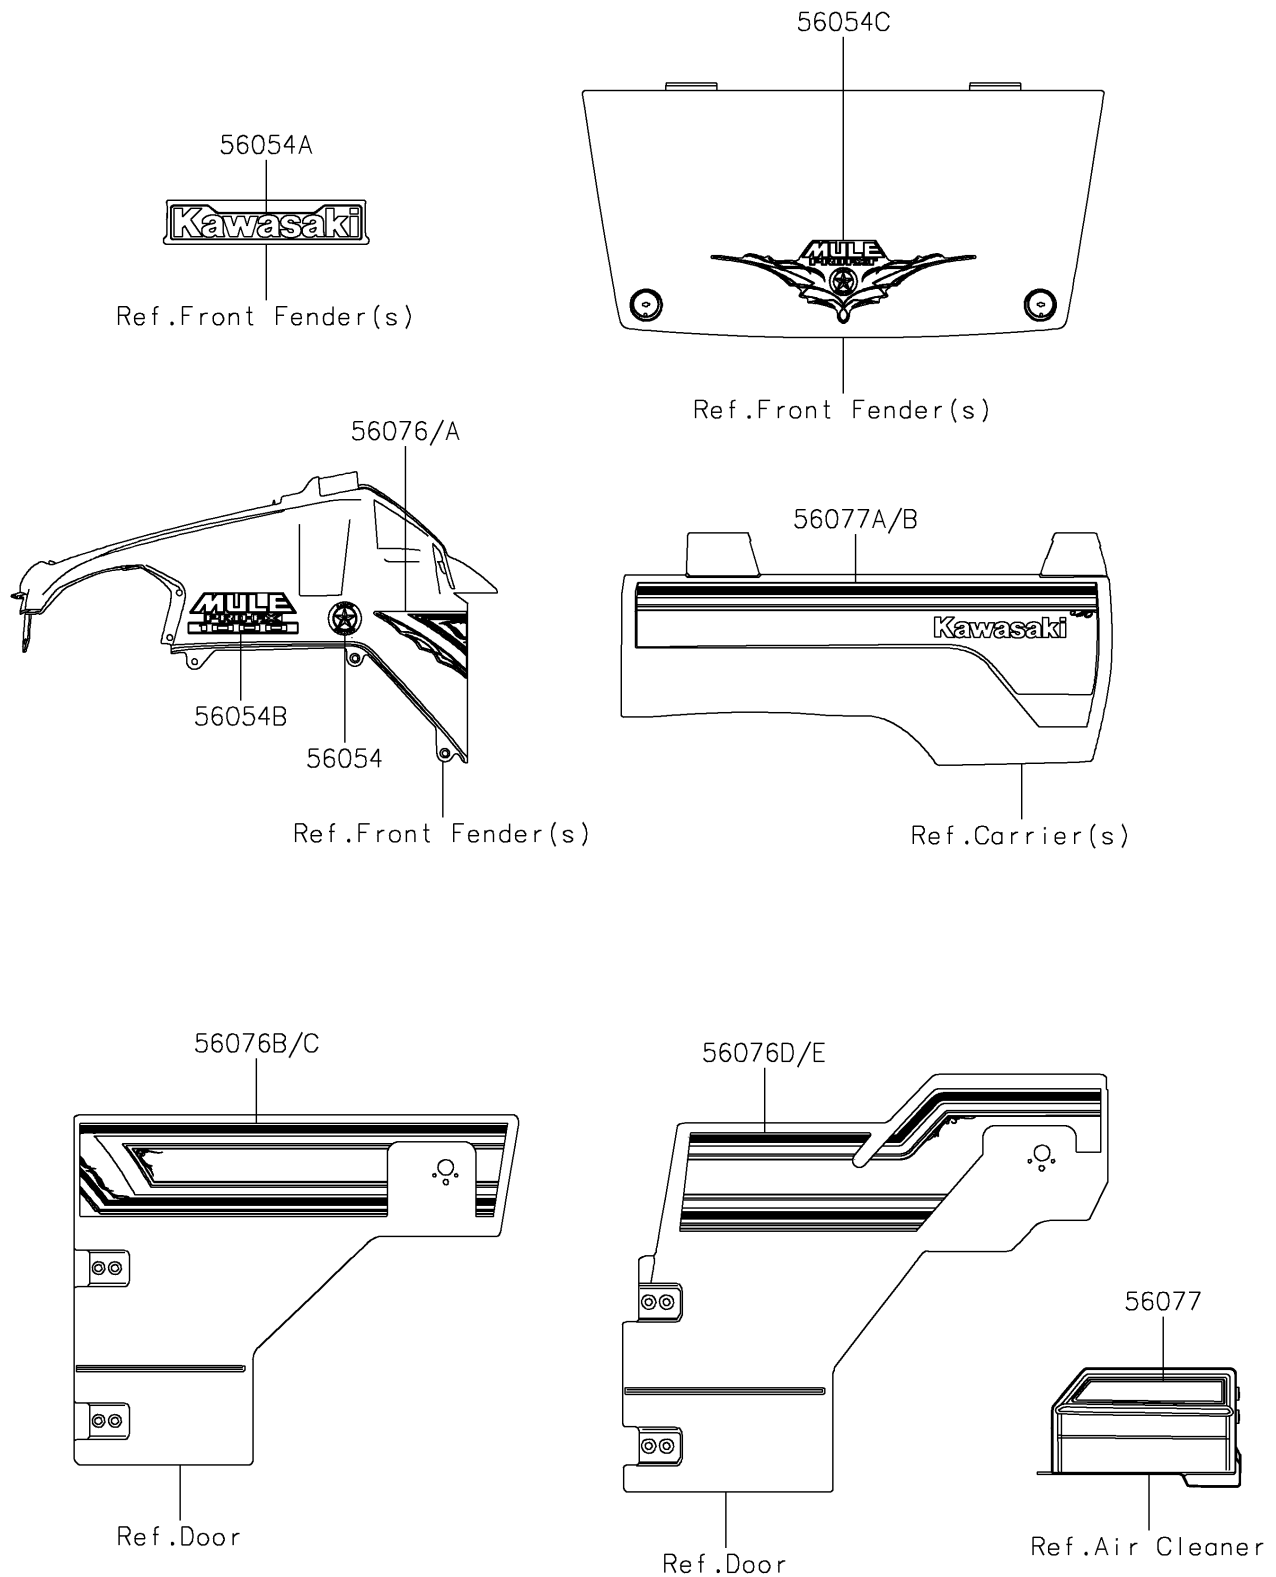

2024 MULE PRO-FXT™ 1000 LE RANCH EDITION

PARTS DIAGRAM

Decals(CRFNN/CRFNL)

F2861

2024 MULE PRO-FXT™ 1000 LE RANCH EDITION

PARTS LIST

Decals(CRFNN/CRFNL)

ITEM NAME

PART NUMBER

QUANTITY
