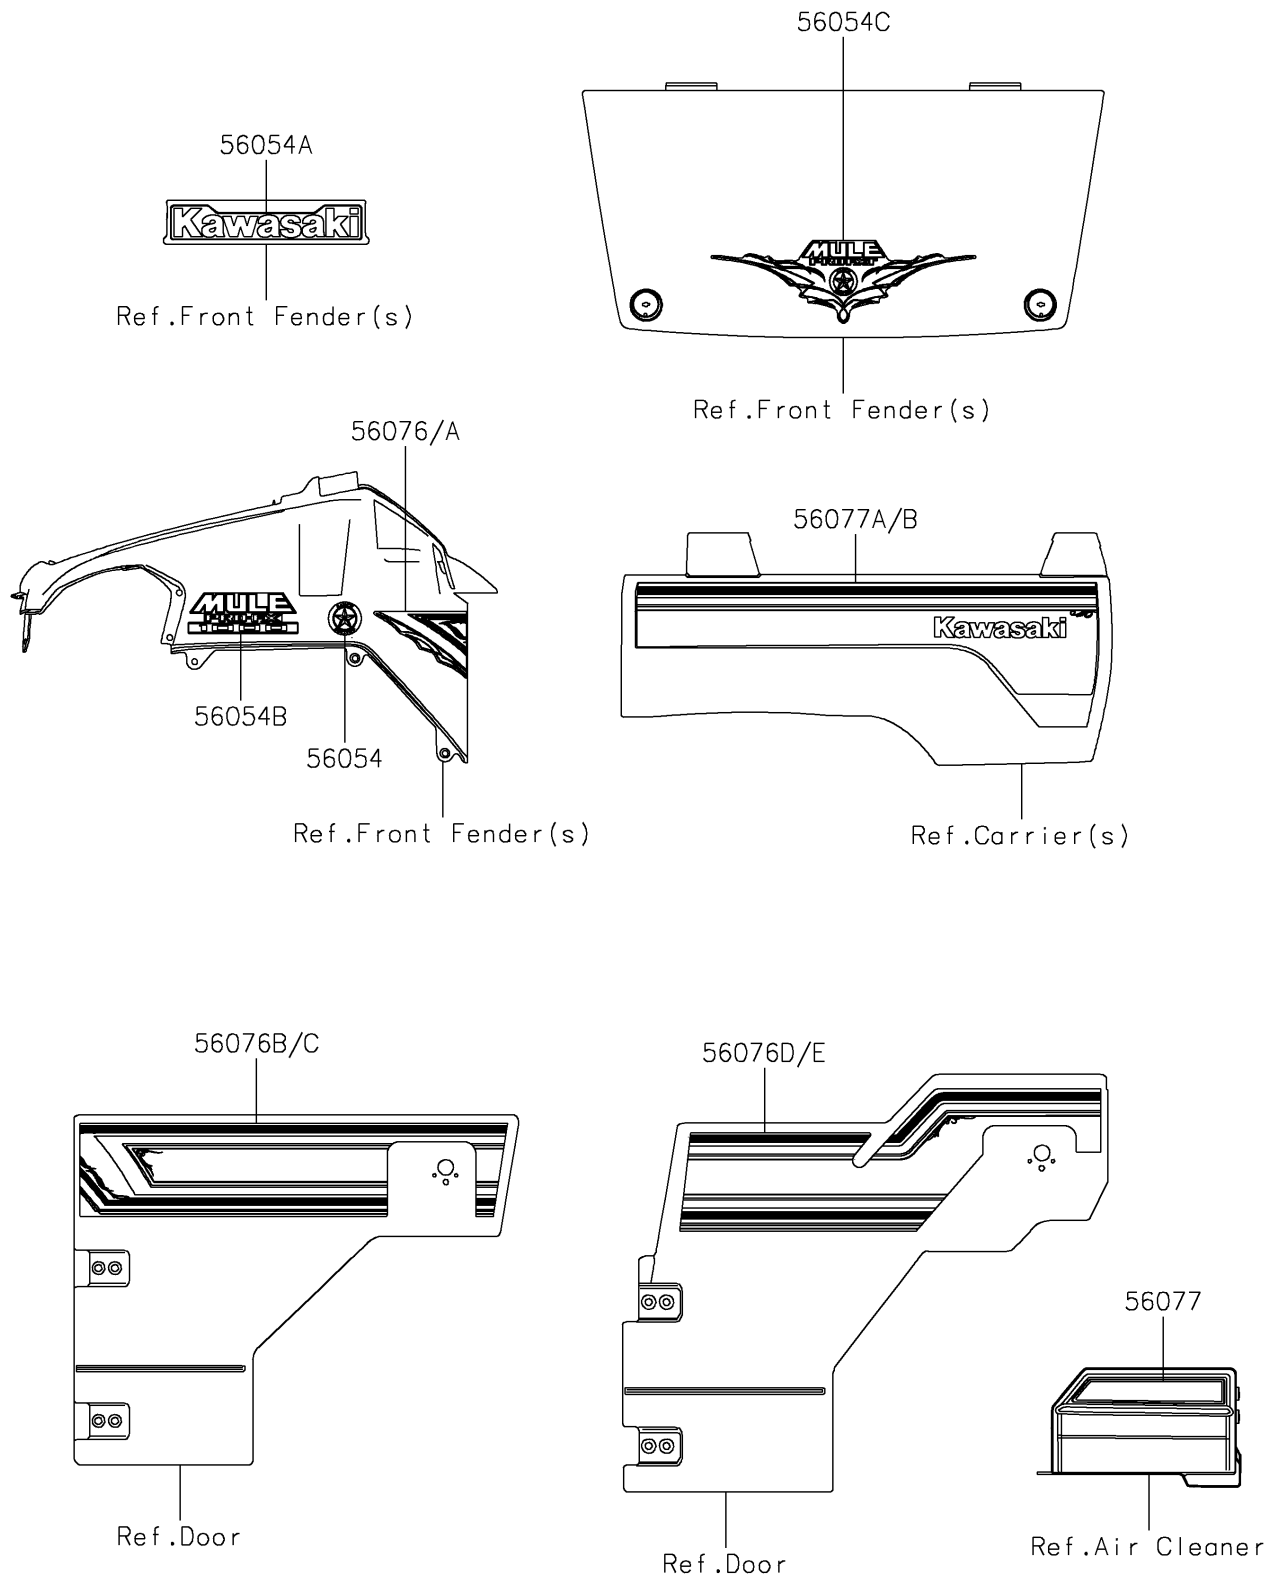

2024 MULE PRO-FXT 1000 LE Ranch Edition

PARTS DIAGRAM

Decals(CRFNN/CRFNL)

F2861

2024 MULE PRO-FXT 1000 LE Ranch Edition

PARTS LIST

Decals(CRFNN/CRFNL)

ITEM NAME	PART NUMBER	QUANTITY
MARK,RANCH EDITION (Ref # 56054)	56054-1816	2
MARK,KAWASAKI (Ref # 56054A)	56054-3890	1
MARK,MULE PRO-FXT 1000 (Ref # 56054B)	56054-4014	2
MARK,RANCH EDITION (Ref # 56054C)	56054-4016	1
PATTERN,FR FENDER,LH (Ref # 56076)	56076-0222	1
PATTERN,FR FENDER,RH (Ref # 56076A)	56076-0223	1
PATTERN,FR SIDE GUARD,LH (Ref # 56076B)	56076-4147	1
PATTERN,FR SIDE GUARD,RH (Ref # 56076C)	56076-4148	1
PATTERN,RR SIDE GUARD,LH (Ref # 56076D)	56076-4149	1
PATTERN,RR SIDE GUARD,RH (Ref # 56076E)	56076-4150	1
PATTERN,AIR FILTER COVER (Ref # 56077)	56077-0159	1
PATTERN,CARRIER PANEL,LH (Ref # 56077A)	56077-0160	1
PATTERN,CARRIER PANEL,RH (Ref # 56077B)	56077-0161	1