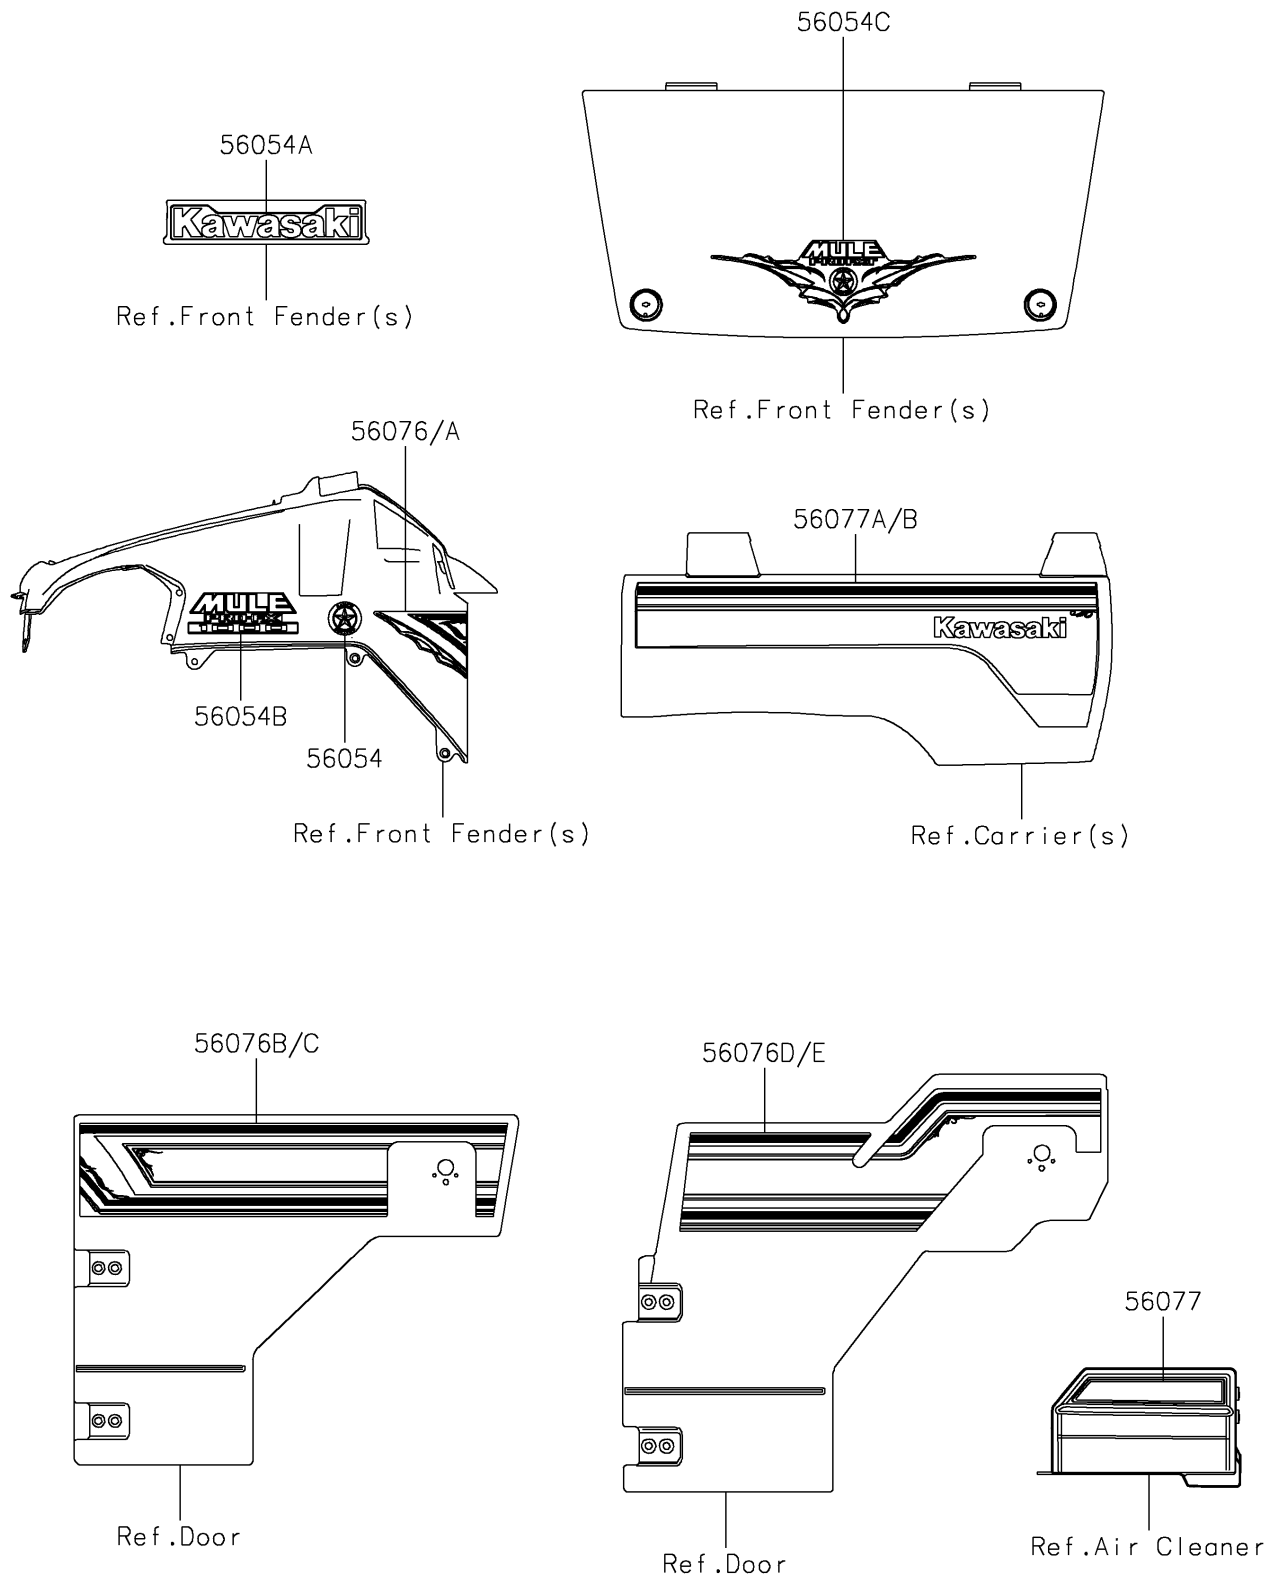

2025 MULE PRO-FXT 1000 LE Ranch Edition

PARTS DIAGRAM

Decals(CRFNN/CRFNL)

F2861

2025 MULE PRO-FXT 1000 LE Ranch Edition

PARTS LIST

Decals(CRFNN/CRFNL)

ITEM NAME	PART NUMBER	QUANTITY
MARK,RANCH EDITION (Ref # 56054)	56054-1816	2
MARK,KAWASAKI (Ref # 56054A)	56054-3890	1
MARK,MULE PRO-FXT 1000 (Ref # 56054B)	56054-4014	2
MARK,RANCH EDITION (Ref # 56054C)	56054-4016	1
PATTERN,FR FENDER,LH (Ref # 56076)	56076-0222	1
PATTERN,FR FENDER,RH (Ref # 56076A)	56076-0223	1
PATTERN,FR SIDE GUARD,LH (Ref # 56076B)	56076-4147	1
PATTERN,FR SIDE GUARD,RH (Ref # 56076C)	56076-4148	1
PATTERN,RR SIDE GUARD,LH (Ref # 56076D)	56076-4149	1
PATTERN,RR SIDE GUARD,RH (Ref # 56076E)	56076-4150	1
PATTERN,AIR FILTER COVER (Ref # 56077)	56077-0159	1
PATTERN,CARRIER PANEL,LH (Ref # 56077A)	56077-0160	1
PATTERN,CARRIER PANEL,RH (Ref # 56077B)	56077-0161	1