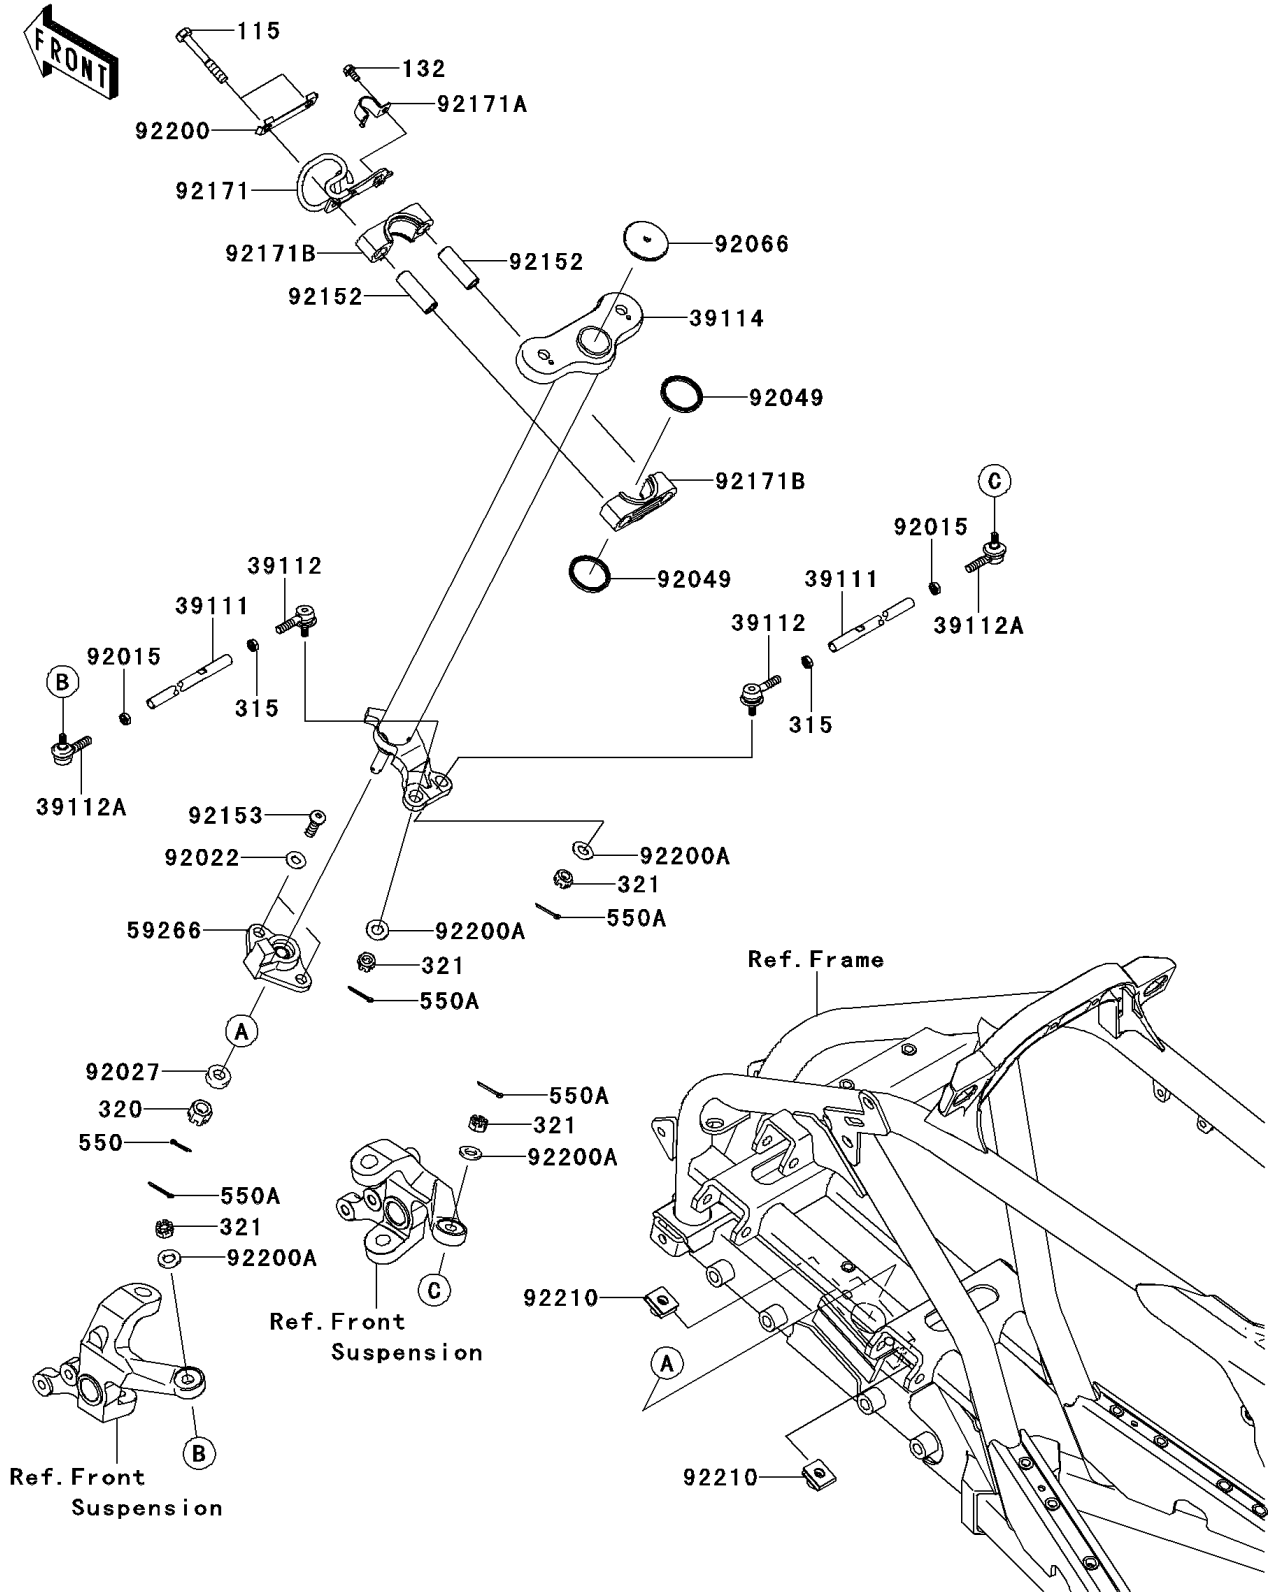

2008 KFX[®] 450R

PARTS DIAGRAM

Steering Shaft

F2121

2008 KFX[®] 450R

PARTS LIST

Steering Shaft

ITEM NAME	PART NUMBER	QUANTITY
BOLT-SMALL-UPSET,8X55 (Ref # 115)	115CB0855	2
BOLT-FLANGED-SMALL,5X10 (Ref # 132)	132BA0510	1
NUT-HEX-FINE (Ref # 315)	315AB1200	2
NUT-CASTLE (Ref # 320)	320BA1000	1
NUT-CASTLE (Ref # 321)	321BA1000	4
PIN-COTTER,2.5X18 (Ref # 550)	550AA2518	1
PIN-COTTER,2.5X20 (Ref # 550A)	550AA2520	4
ROD-TIE (Ref # 39111)	39111-0052	2
RODEND-TIE,LEFT HANDED (Ref # 39112)	39112-0011	2
RODEND-TIE,RIGHT HANDED (Ref # 39112A)	39112-0012	2
SHAFT-COMP-STRG,F.BLACK (Ref # 39114)	39114-0012-21	1
JOINT-BALL (Ref # 59266)	59266-0026	1
NUT,12MM,LEFT SCREW (Ref # 92015)	92015-1532	2
WASHER,PLAIN,8MM (Ref # 92022)	92022-3043	2
COLLAR,10X21.3X7 (Ref # 92027)	92027-1817	1
SEAL-OIL,SR31.8X37.5X3.8LR (Ref # 92049)	92049-7501	2
PLUG (Ref # 92066)	92066-0032	1
COLLAR,9.1X13.95X42 (Ref # 92152)	92152-7501	2
BOLT,SOCKET,8X25 (Ref # 92153)	92153-1838	2
CLAMP,CABLE (Ref # 92171)	92171-0855	1
CLAMP,BRAKE HOSE (Ref # 92171A)	92171-0856	1
CLAMP,STEERING (Ref # 92171B)	92171-7501	2
WASHER,STEERING CLAMP (Ref # 92200)	92200-0384	1
WASHER,10.7X20X2.5 (Ref # 92200A)	92200-0393	4
NUT,8MM (Ref # 92210)	92210-0376	2