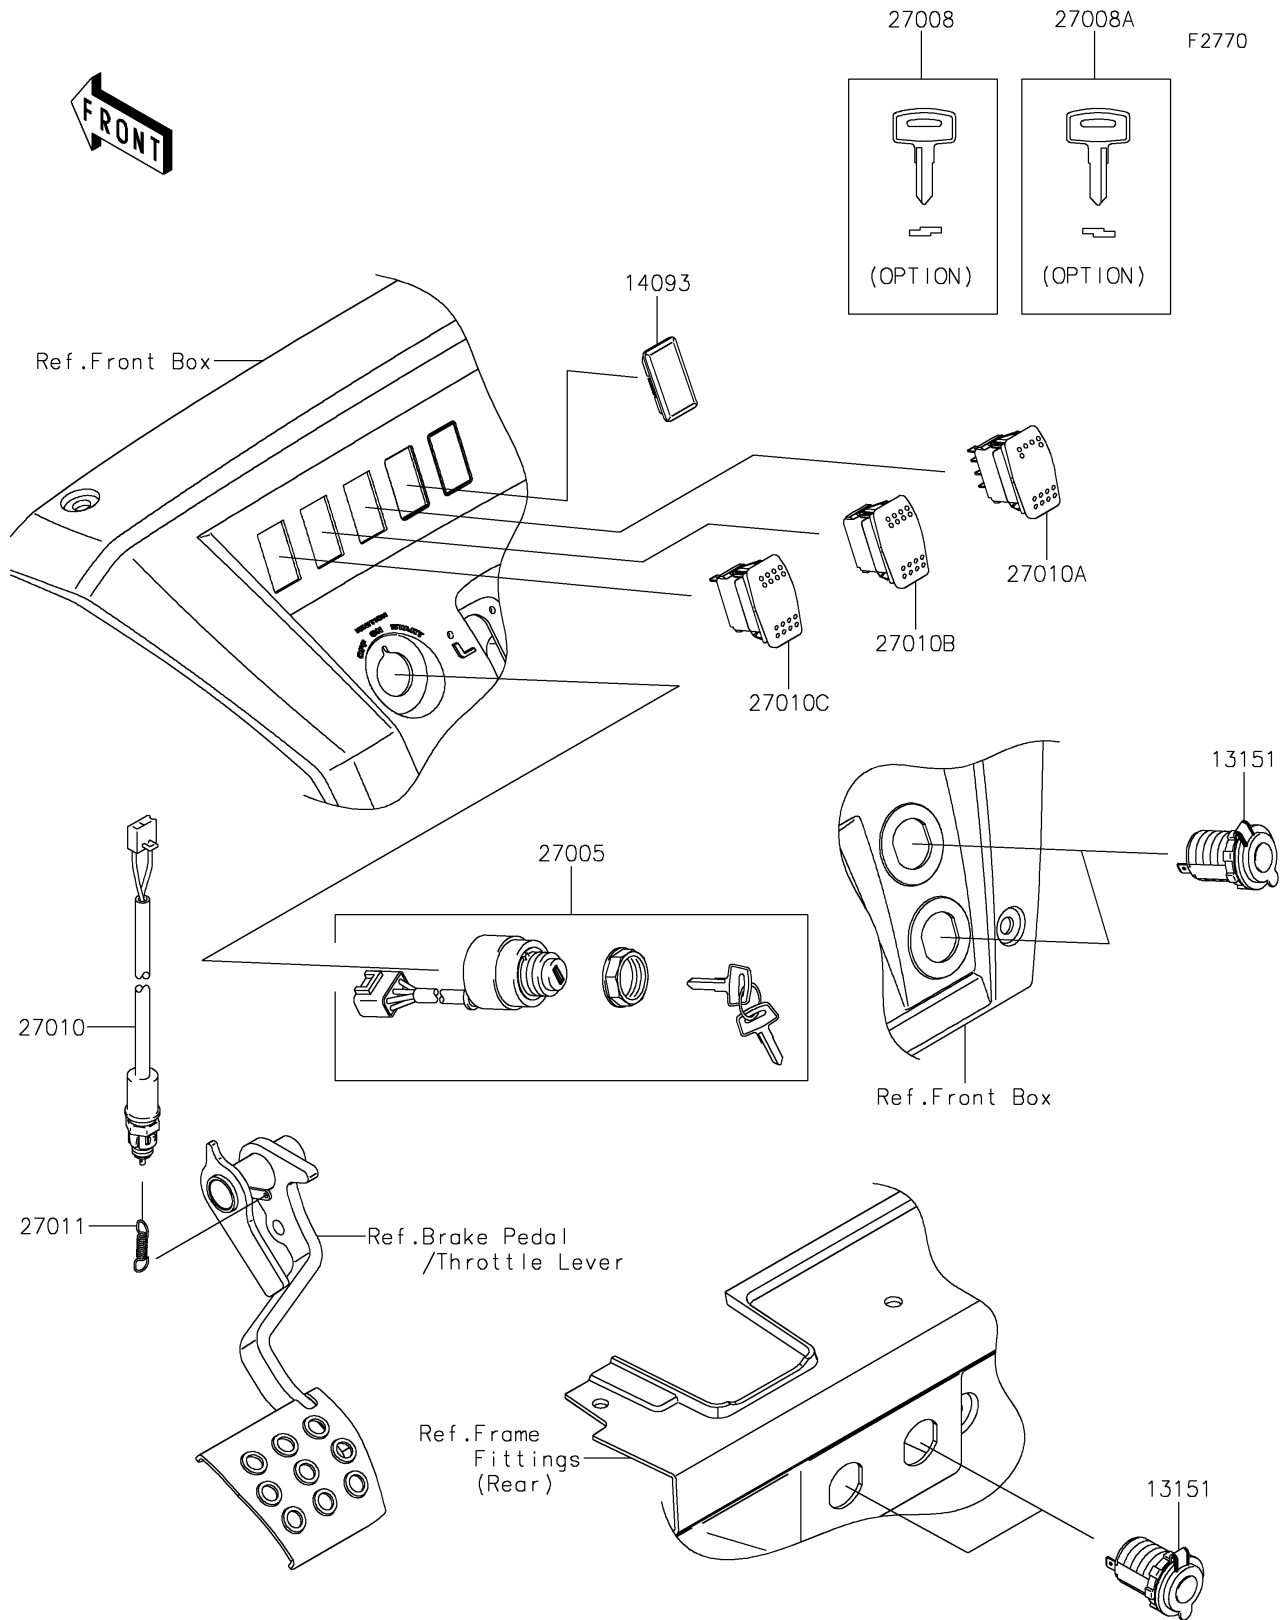

2026 MULE PRO-FXT™ 1000 LE RANCH EDITION

PARTS DIAGRAM

Ignition Switch

2026 MULE PRO-FXT™ 1000 LE RANCH EDITION

PARTS LIST

Ignition Switch

ITEM NAME	PART NUMBER	QUANTITY
SWITCH-COMP,OUTLET,12V (Ref # 13151)	13151-0556	4
COVER,SWITCH (Ref # 14093)	14093-1202	1
SWITCH-ASSY-IGNITION (Ref # 27005)	27005-0643	1
KEY-LOCK,BLANK (Ref # 27008)	27008-1153	1
KEY-LOCK,BLANK (Ref # 27008A)	27008-1157	1
SWITCH,BRAKE (Ref # 27010)	27010-0724	1
SWITCH,HEAD LAMP (Ref # 27010A)	27010-0750	1
SWITCH,2WD/4WD (Ref # 27010B)	27010-0751	1
SWITCH,DIFF LOCK (Ref # 27010C)	27010-0810	1
SPRING,BRAKE LAMP SWITCH (Ref # 27011)	27011-006	1