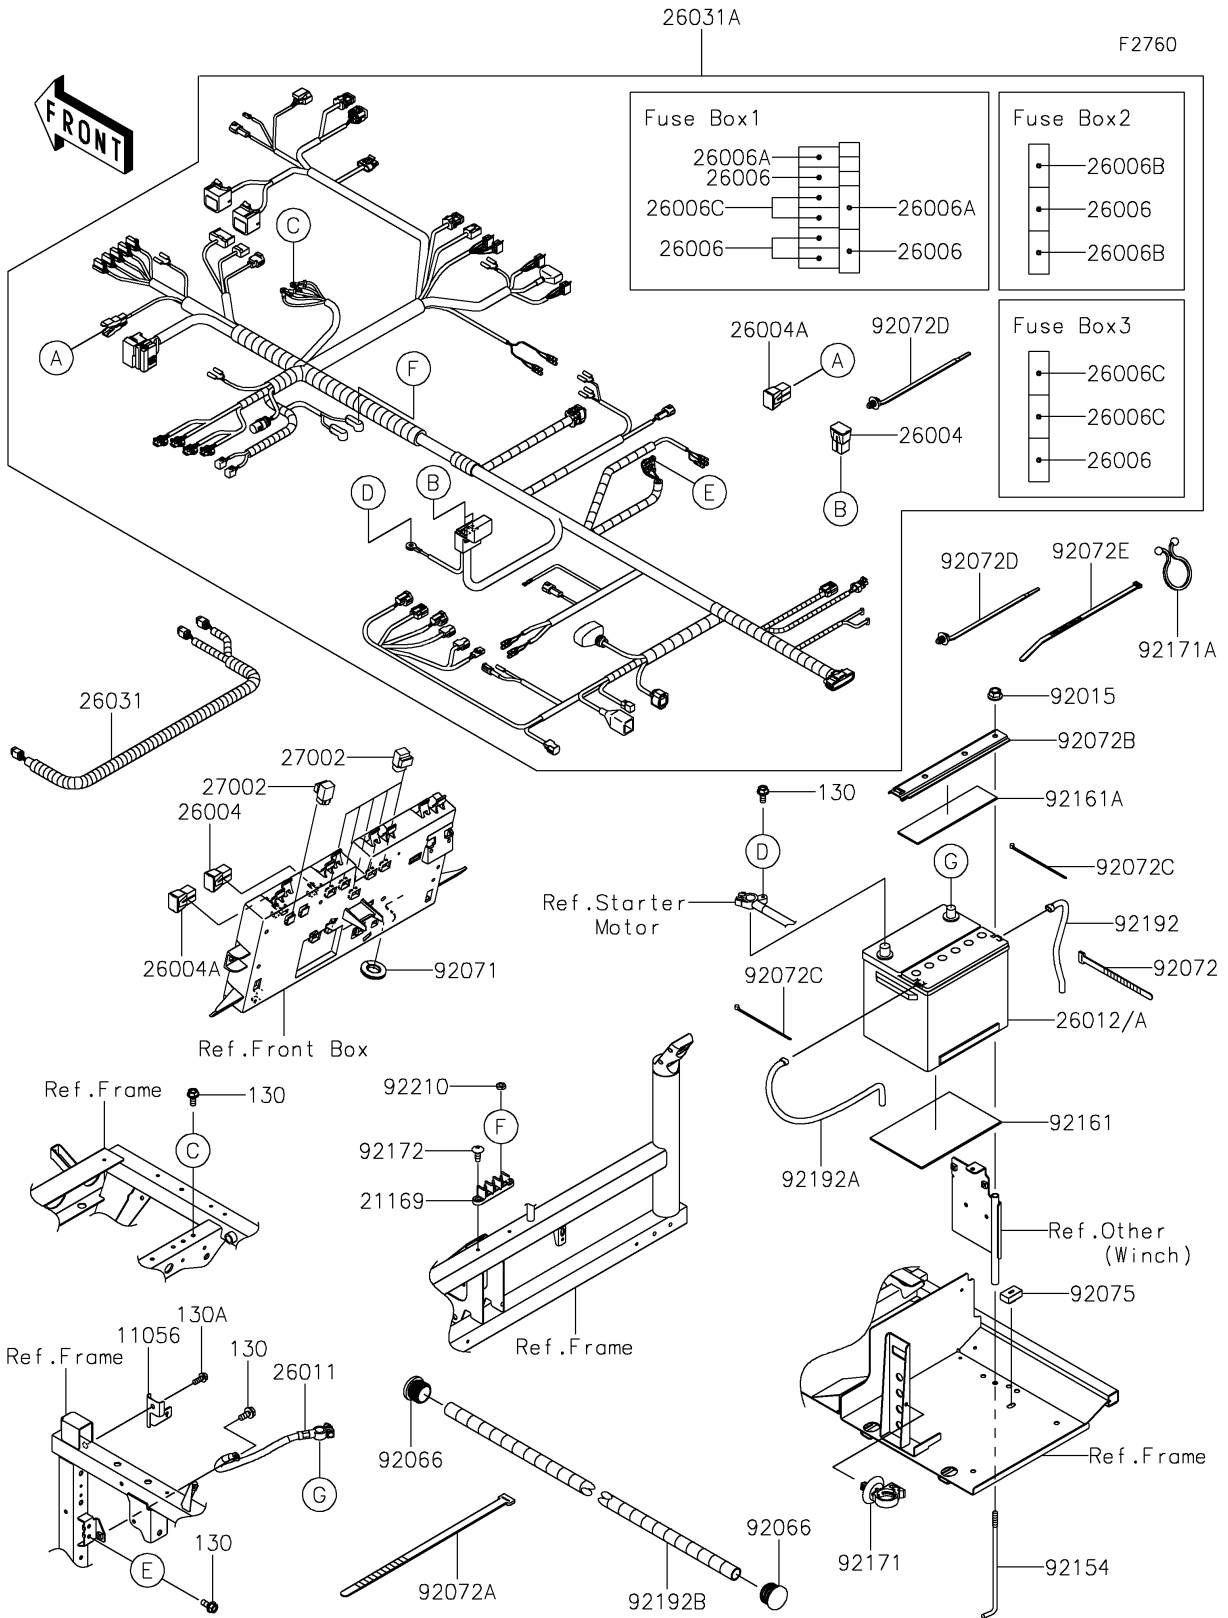

2024 MULE PRO-FXT™ 1000 LE RANCH EDITION

PARTS DIAGRAM

Chassis Electrical Equipment

2024 MULE PRO-FXT™ 1000 LE RANCH EDITION

Kawasaki
Let the Good Times Roll®

PARTS LIST

Chassis Electrical Equipment

ITEM NAME	PART NUMBER	QUANTITY
BRACKET (Ref # 11056)	11056-4397	1
TERMINAL (Ref # 21169)	21169-0571	1
FUSE-ASSY,60A (Ref # 26004)	26004-0024	3
FUSE-ASSY,40A (Ref # 26004A)	26004-0035	2
FUSE,MINI BLADE,10A,RED (Ref # 26006)	26006-0009	6
FUSE,MINI BLADE,25A,NATURAL (Ref # 26006A)	26006-0020	2
FUSE,MINI BLADE,30A,GREEN (Ref # 26006B)	26006-1080	2
FUSE,MINI BLADE,20A,YELLOW (Ref # 26006C)	26006-3704	4
WIRE-LEAD,BATTERY(-) (Ref # 26011)	26011-0912	1
BATTERY,WET,(26R) (Ref # 26012A)	26012-1569	1
HARNESS,SUB (Ref # 26031)	26031-2226	1
HARNESS,MAIN (Ref # 26031A)	26031-7068	1
RELAY-ASSY (Ref # 27002)	27002-1062	6
NUT,FLANGED,8MM (Ref # 92015)	92015-1406	1
PLUG (Ref # 92066)	92066-0908	2
GROMMET,22X45X9 (Ref # 92071)	92071-0729	1
BAND,L=123 (Ref # 92072)	92072-030	1
BAND,L=218 (Ref # 92072A)	92072-032	2
BAND (Ref # 92072B)	92072-0767	1
BAND,92X2.4 (Ref # 92072C)	92072-0791	2
BAND,OS170-FT7(BLACK) (Ref # 92072D)	92072-1414	AR
BAND,L=292.1 (Ref # 92072E)	92072-3509	9
DAMPER (Ref # 92075)	92075-099	1
BOLT,BATTERY (Ref # 92154)	92154-1650	1
DAMPER (Ref # 92161)	92161-0578	1
DAMPER (Ref # 92161A)	92161-1753	1
CLAMP (Ref # 92171)	92171-0453	1
CLAMP (Ref # 92171A)	92171-1185	1
SCREW,TAPPING,6X16 (Ref # 92172)	92172-0739	2

2024 MULE PRO-FXT™ 1000 LE RANCH EDITION

PARTS LIST

Chassis Electrical Equipment

ITEM NAME	PART NUMBER	QUANTITY
TUBE,BREATHER,7X10X240 (Ref # 92192)	92192-1646	1
TUBE,BREATHER,7X10X450 (Ref # 92192A)	92192-1694	1
TUBE,CONVOLUTED (Ref # 92192B)	92192-1814	1
NUT (Ref # 92210)	92210-1680	2
BOLT-FLANGED,6X14 (Ref # 130)	130BA0614	5
BOLT-FLANGED,8X20 (Ref # 130A)	130BA0820	1
BAND,L=292.1 (Ref # 92072E)	92072-3509	10