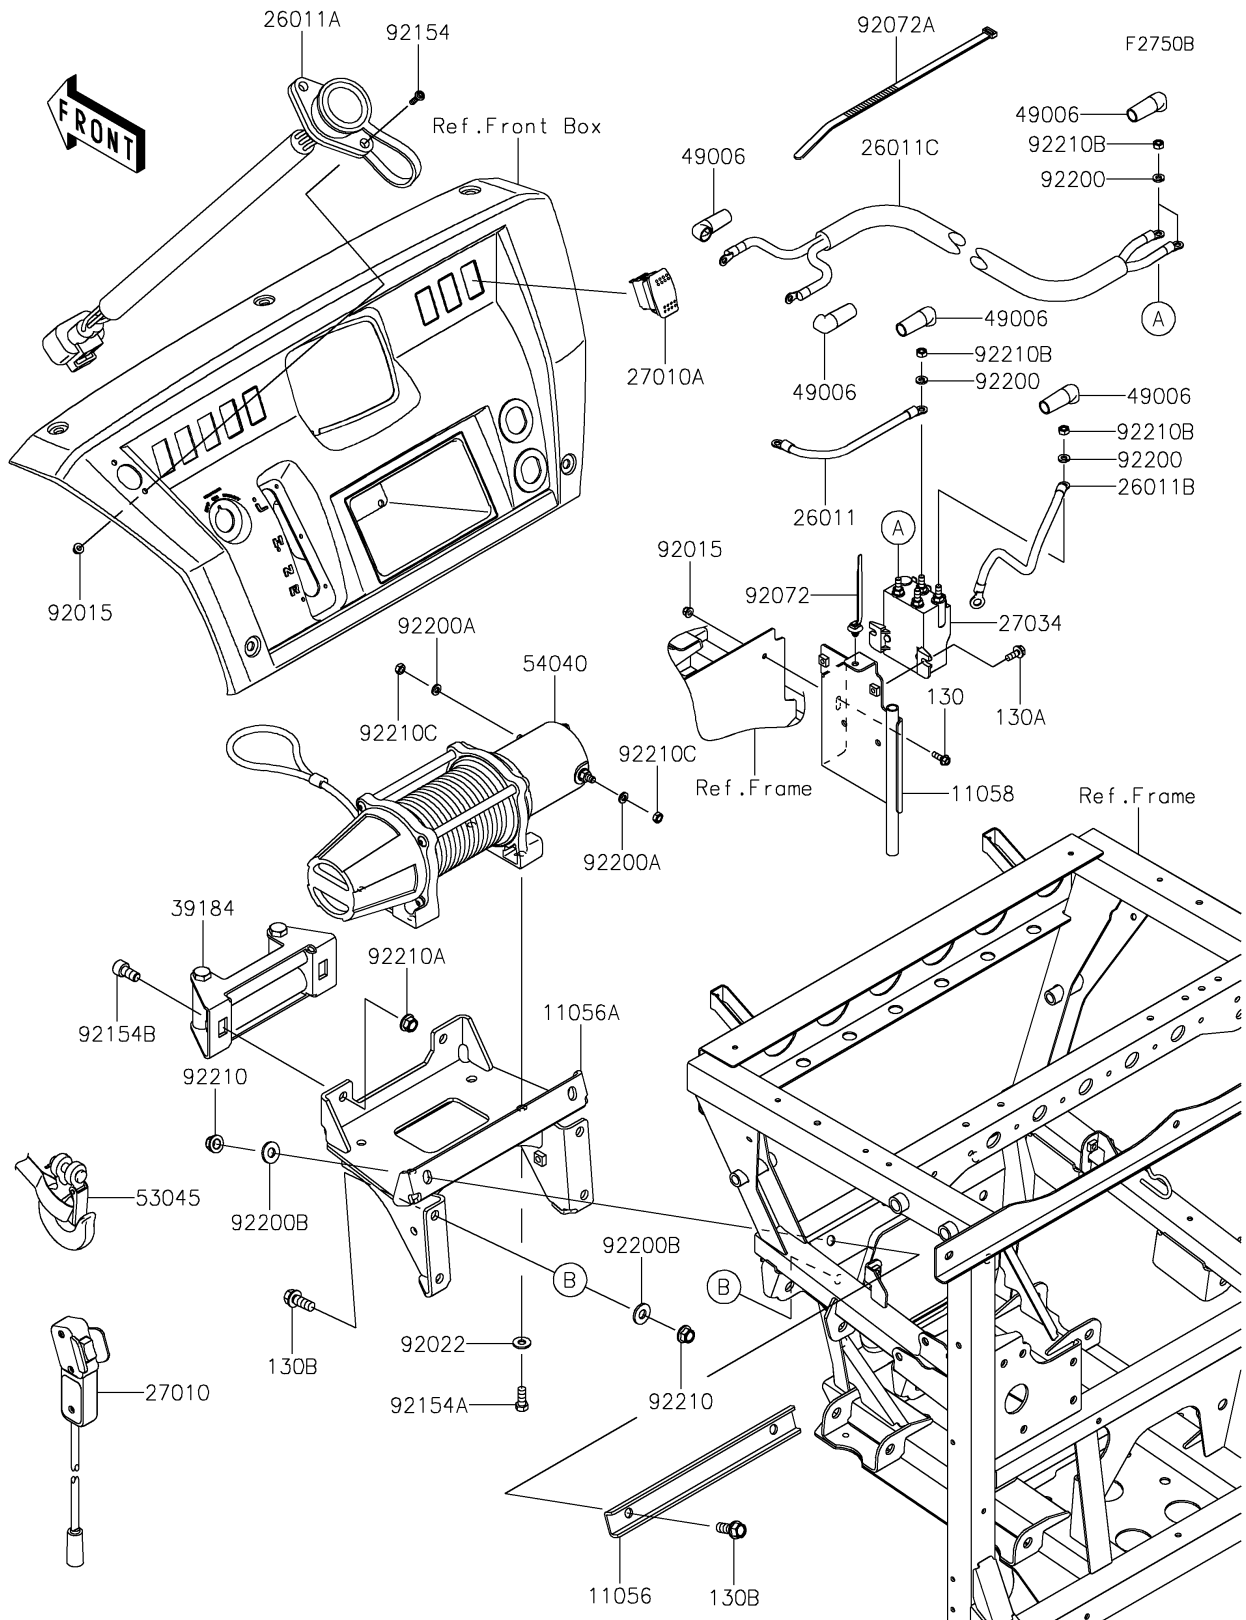

2024 MULE PRO-FXT™ 1000 LE RANCH EDITION

PARTS DIAGRAM

Other(Winch)

2024 MULE PRO-FXT™ 1000 LE RANCH EDITION

PARTS LIST Other(Winch)

ITEM NAME	PART NUMBER	QUANTITY
-----------	-------------	----------
