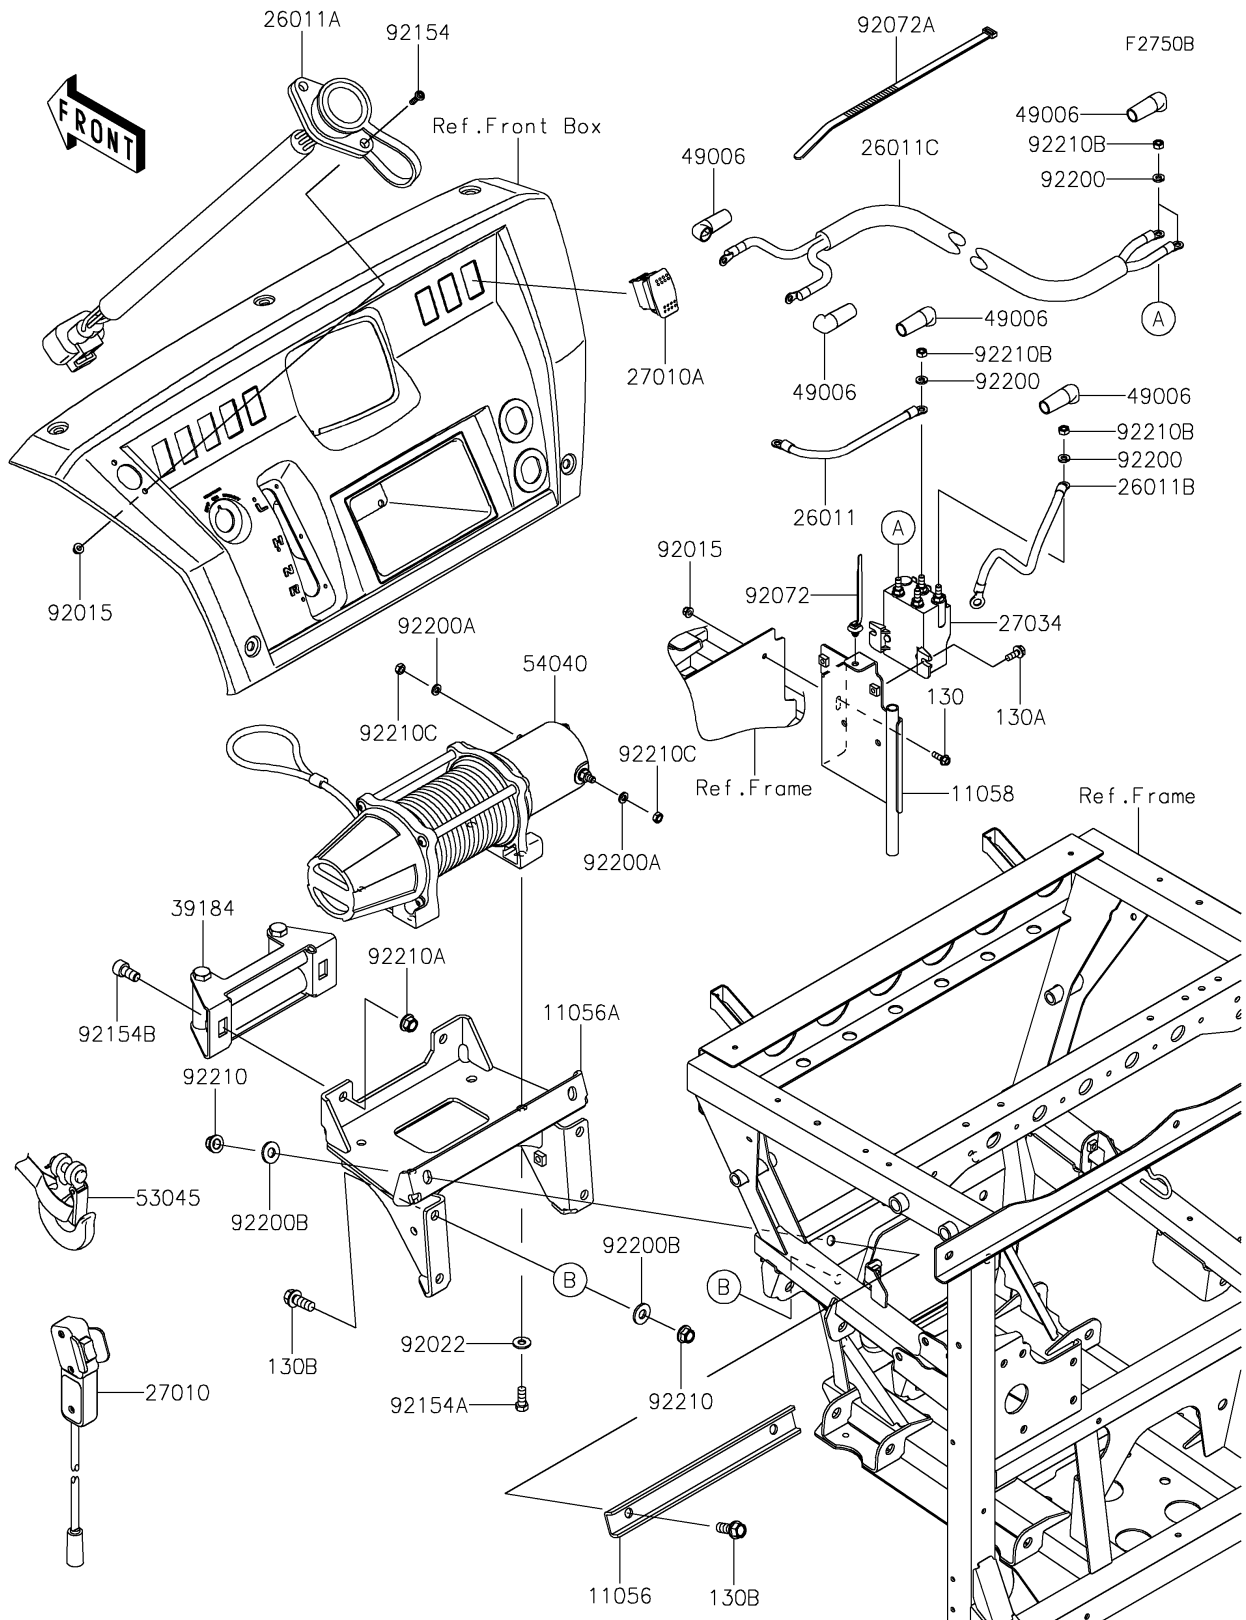

2024 MULE PRO-FXT™ 1000 LE RANCH EDITION

Kawasaki
Let the Good Times Roll®

PARTS DIAGRAM

Other(Winch)

2024 MULE PRO-FXT™ 1000 LE RANCH EDITION

Kawasaki
Let the Good Times Roll®

PARTS LIST

Other(Winch)

ITEM NAME	PART NUMBER	QUANTITY
BRACKET (Ref # 11056)	11056-4074	1
BRACKET,WINCH (Ref # 11056A)	11056-7783	1
BRACKET (Ref # 11058)	11058-0997	1
WIRE-LEAD,RED (Ref # 26011)	26011-0916	1
WIRE-LEAD,REMOTE SWITCH (Ref # 26011A)	26011-0935	1
WIRE-LEAD,BLACK (Ref # 26011B)	26011-0989	1
WIRE-LEAD,BLUE/YELLOW (Ref # 26011C)	26011-0990	1
SWITCH,REMOTE (Ref # 27010)	27010-0820	1
SWITCH,CARLING (Ref # 27010A)	27010-0821	1
RELAY (Ref # 27034)	27034-0008	1
BRACKET-ASSY,FAIRLEAD (Ref # 39184)	39184-0740	1
BOOT (Ref # 49006)	49006-0601	6
HOOK-ASSY (Ref # 53045)	53045-0028	1
WINCH (Ref # 54040)	54040-0008	1
NUT,LOCK,FLANGED,5MM (Ref # 92015)	92015-1752	3
WASHER,8.2X19X2 (Ref # 92022)	92022-1533	4
BAND,OS170-FT7(BLACK) (Ref # 92072)	92072-1414	1
BAND,L=292.1 (Ref # 92072A)	92072-3509	5
BOLT,SOCKET,5X20 (Ref # 92154)	92154-0829	2
BOLT,8X20 (Ref # 92154A)	92154-1876	4
BOLT,SOCKET,10X20 (Ref # 92154B)	92154-1877	2
WASHER,6 LOCK (Ref # 92200)	92200-1776	4
WASHER,6.4X12X1.8 (Ref # 92200A)	92200-2358	2
WASHER,10.2X23X2.5 (Ref # 92200B)	92200-7506	6
NUT,LOCK,FLANGED,10MM (Ref # 92210)	92210-1080	6
NUT,LOCK,M10 (Ref # 92210A)	92210-1432	2
NUT,M6X1.00 (Ref # 92210B)	92210-1434	4
NUT,6MM (Ref # 92210C)	92210-1792	2
BOLT-FLANGED,5X16 (Ref # 130)	130BA0516	1

2024 MULE PRO-FXT™ 1000 LE RANCH EDITION

PARTS LIST

Other(Winch)

ITEM NAME	PART NUMBER	QUANTITY
BOLT-FLANGED,6X16 (Ref # 130A)	130BA0616	2
BOLT-FLANGED,10X25 (Ref # 130B)	130BB1025	6