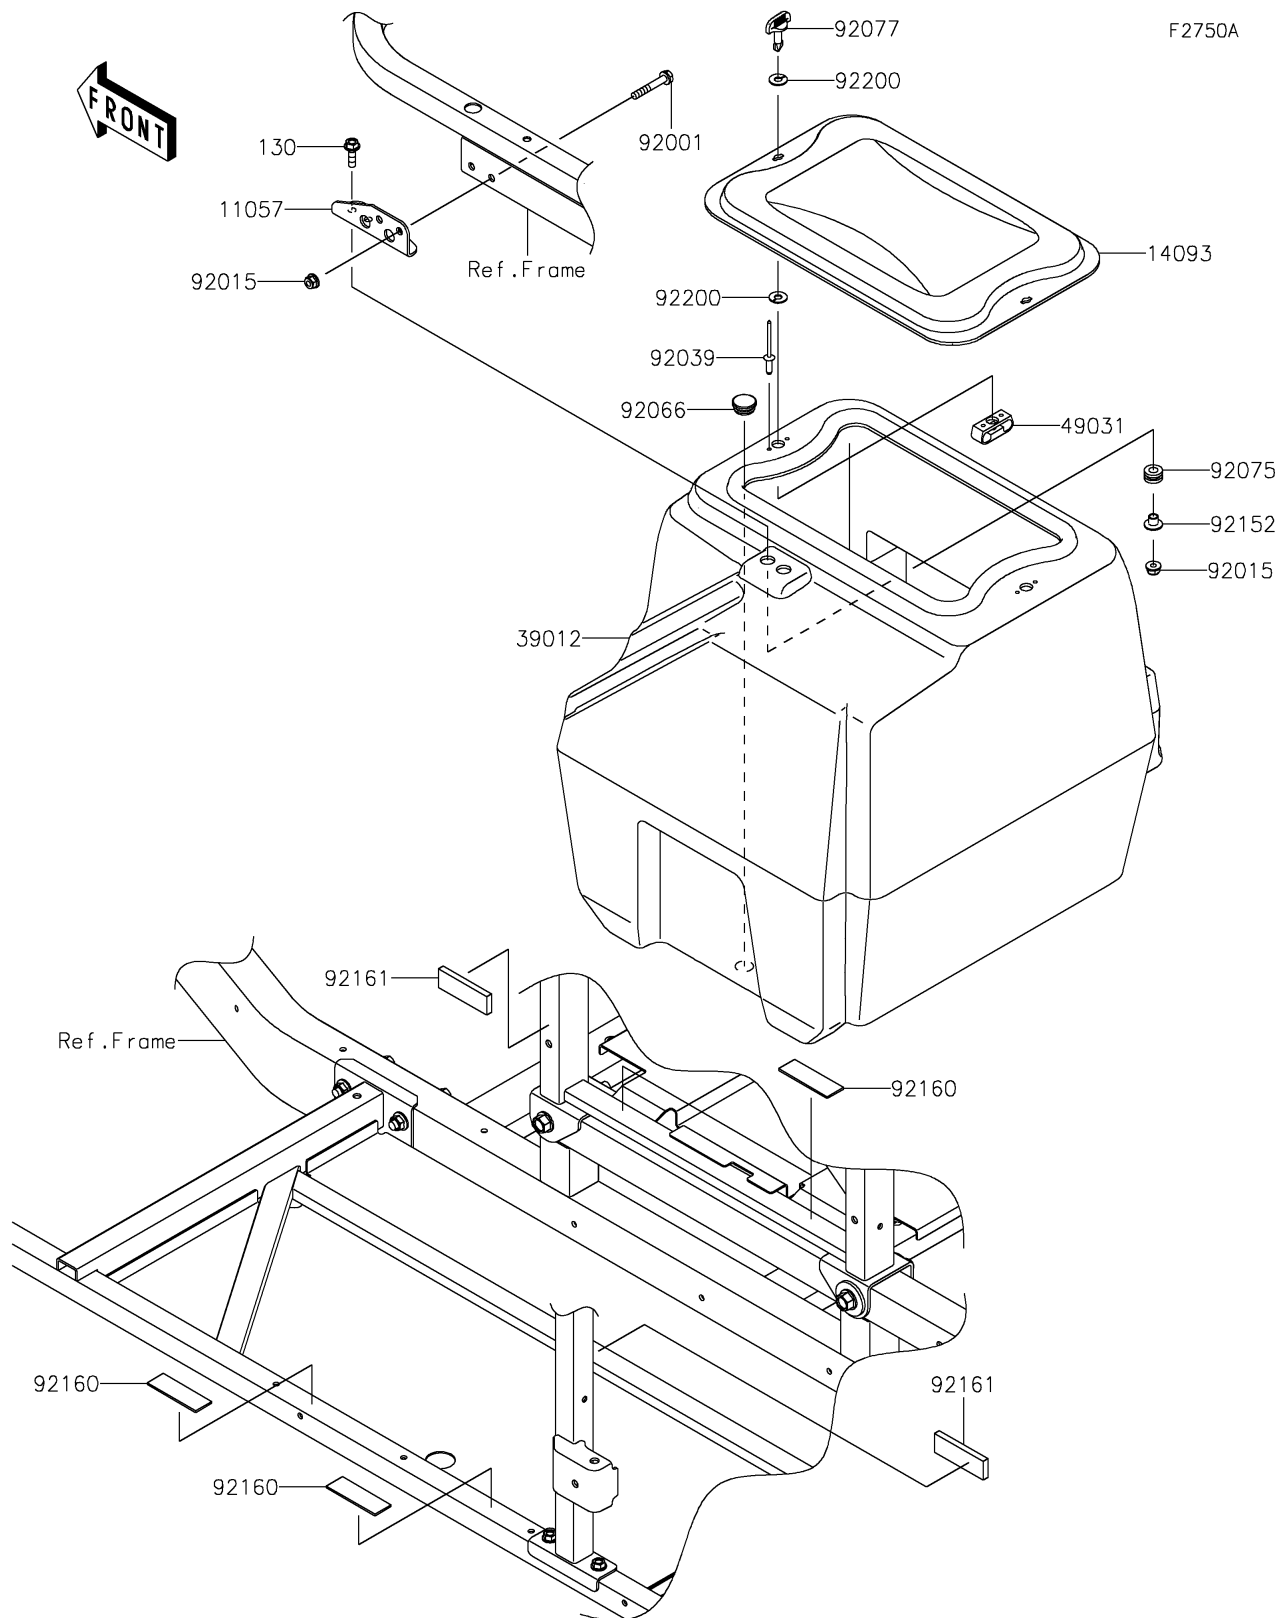

2026 MULE PRO-FXT™ 1000 LE RANCH EDITION

Kawasaki
Let the Good Times Roll®

PARTS DIAGRAM

Other(Storage Case)(CTFNN/CTFNL)

2026 MULE PRO-FXT™ 1000 LE RANCH EDITION

PARTS LIST

Other(Storage Case)(CTFNN/CTFNL)

ITEM NAME

PART NUMBER

QUANTITY
