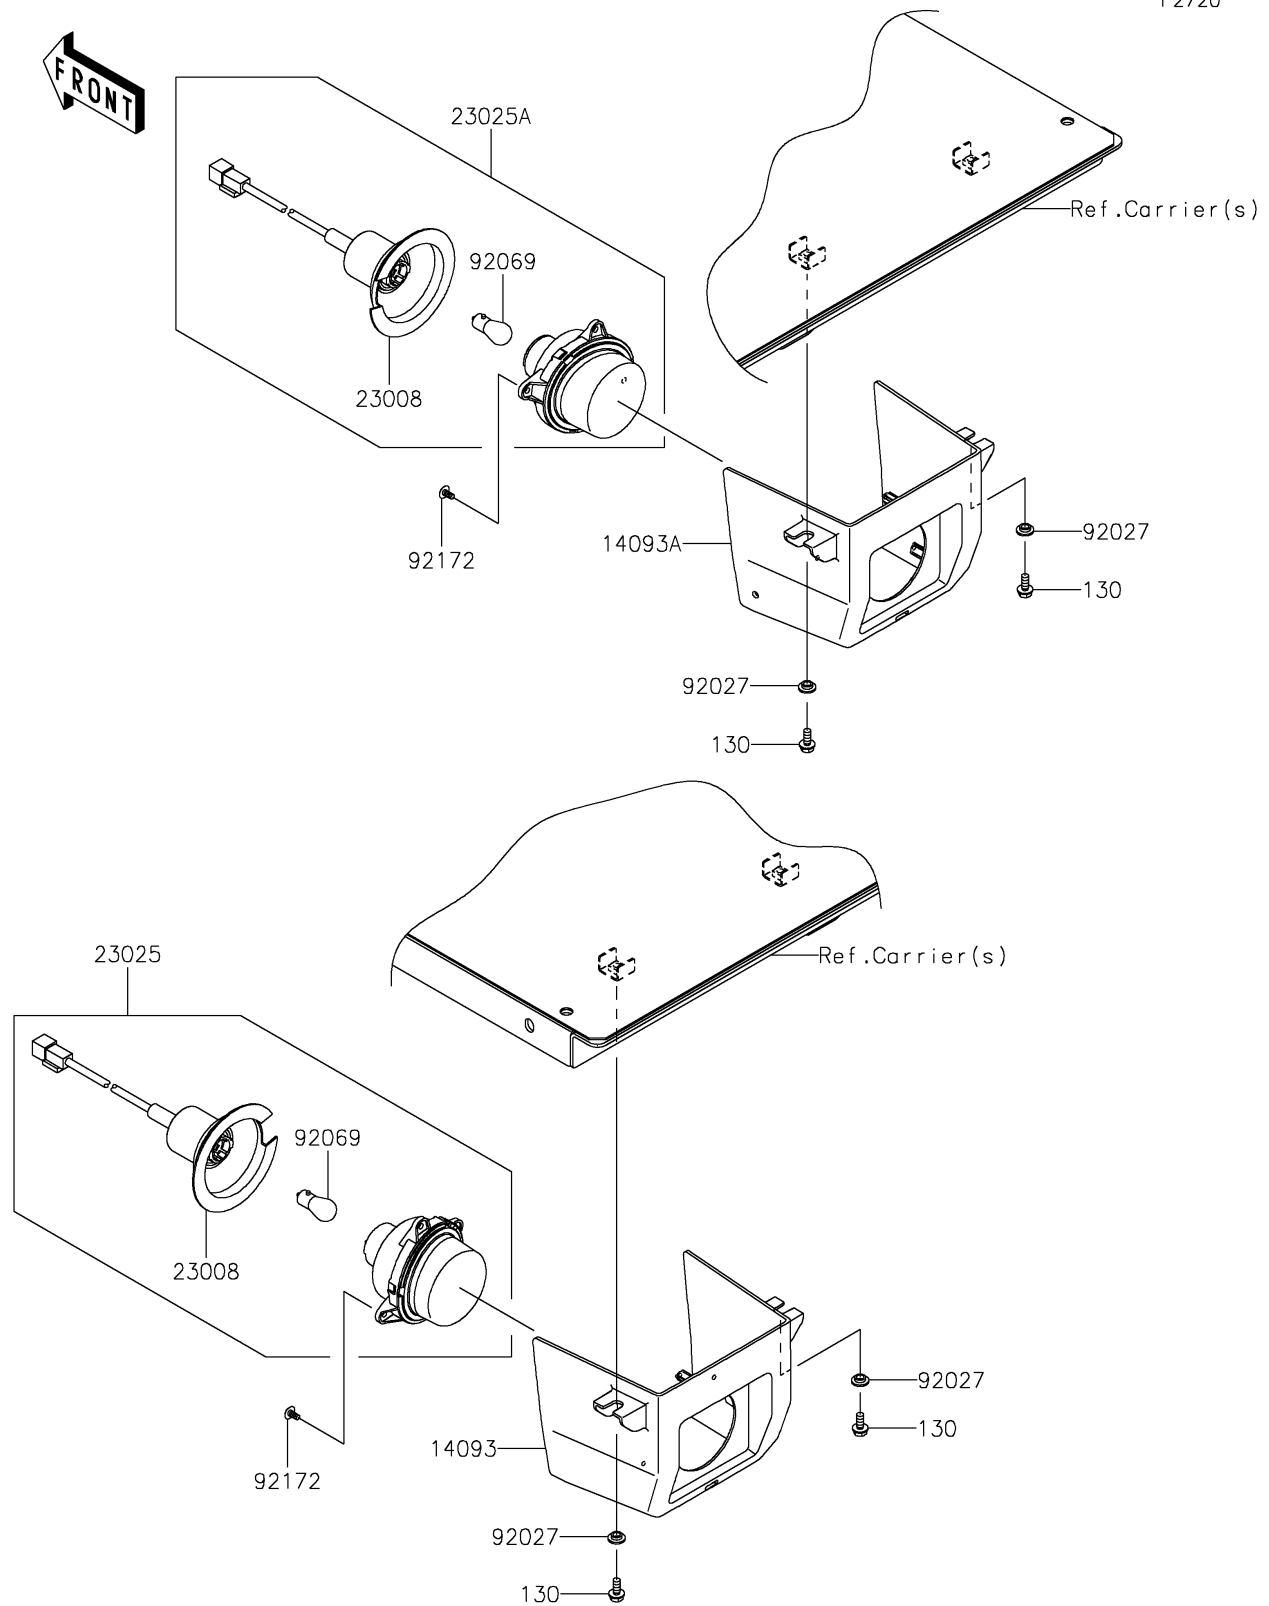

2026 MULE PRO-FXT™ 1000 LE RANCH EDITION

PARTS DIAGRAM

Taillight(s)

F2720

2026 MULE PRO-FXT™ 1000 LE RANCH EDITION

PARTS LIST

Taillight(s)

ITEM NAME

PART NUMBER

QUANTITY
