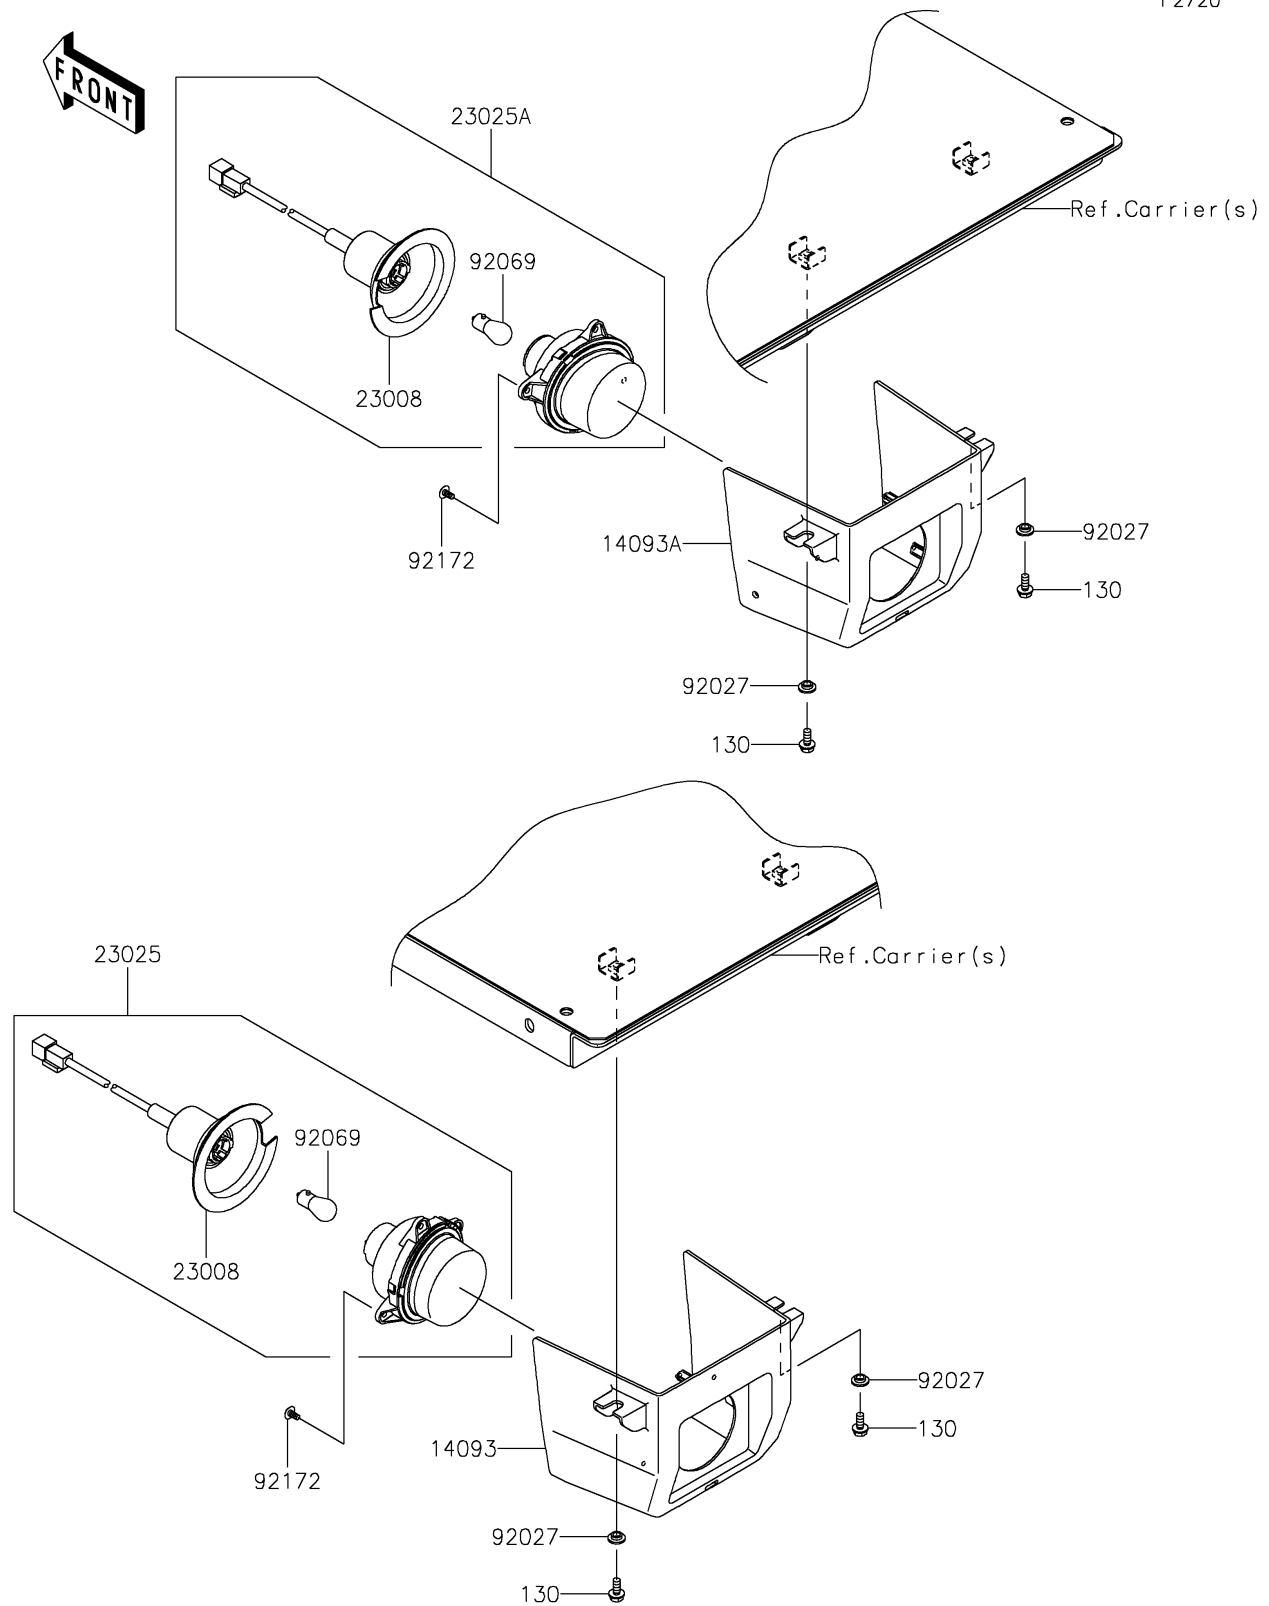

2024 MULE PRO-FXT 1000 LE Ranch Edition

PARTS DIAGRAM

Taillight(s)

F2720

2024 MULE PRO-FXT 1000 LE Ranch Edition

PARTS LIST

Taillight(s)

ITEM NAME

PART NUMBER

QUANTITY
