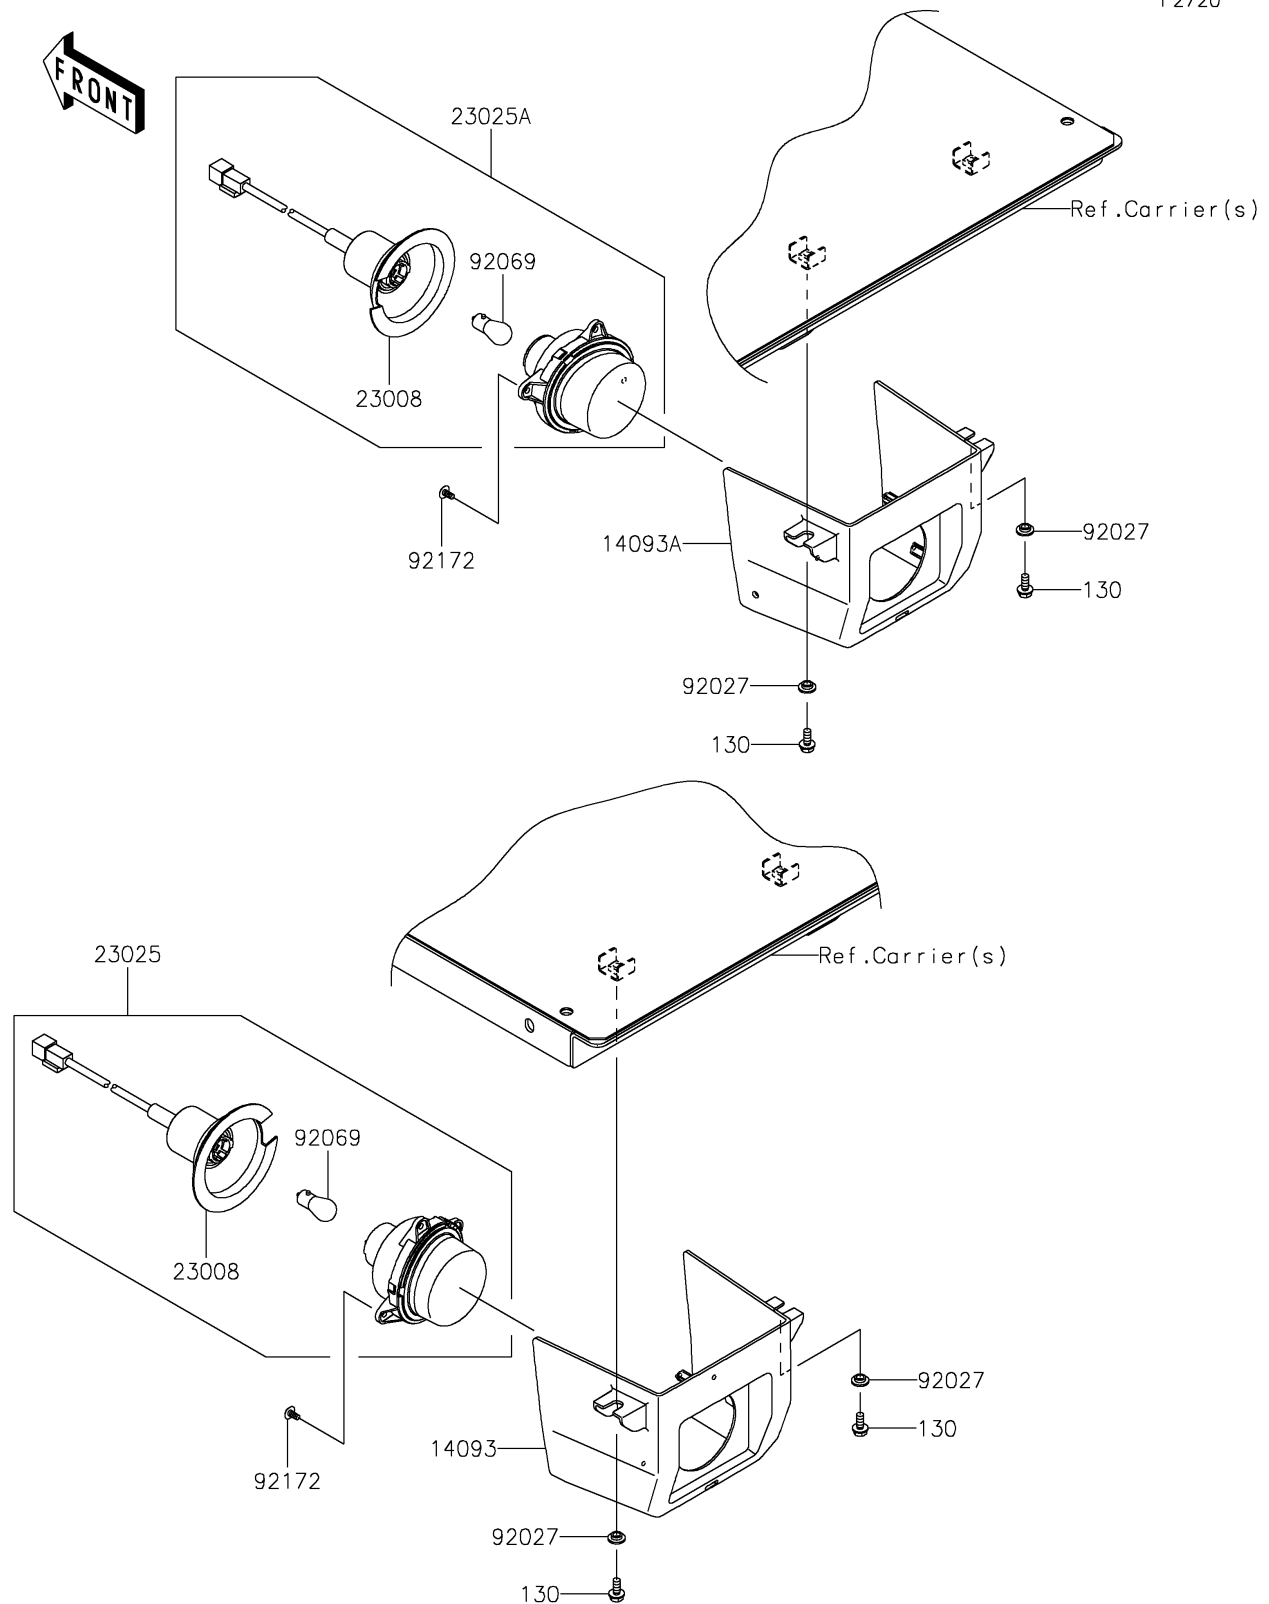

2026 MULE PRO-FXT™ 1000 LE RANCH EDITION

PARTS DIAGRAM

Taillight(s)

F2720