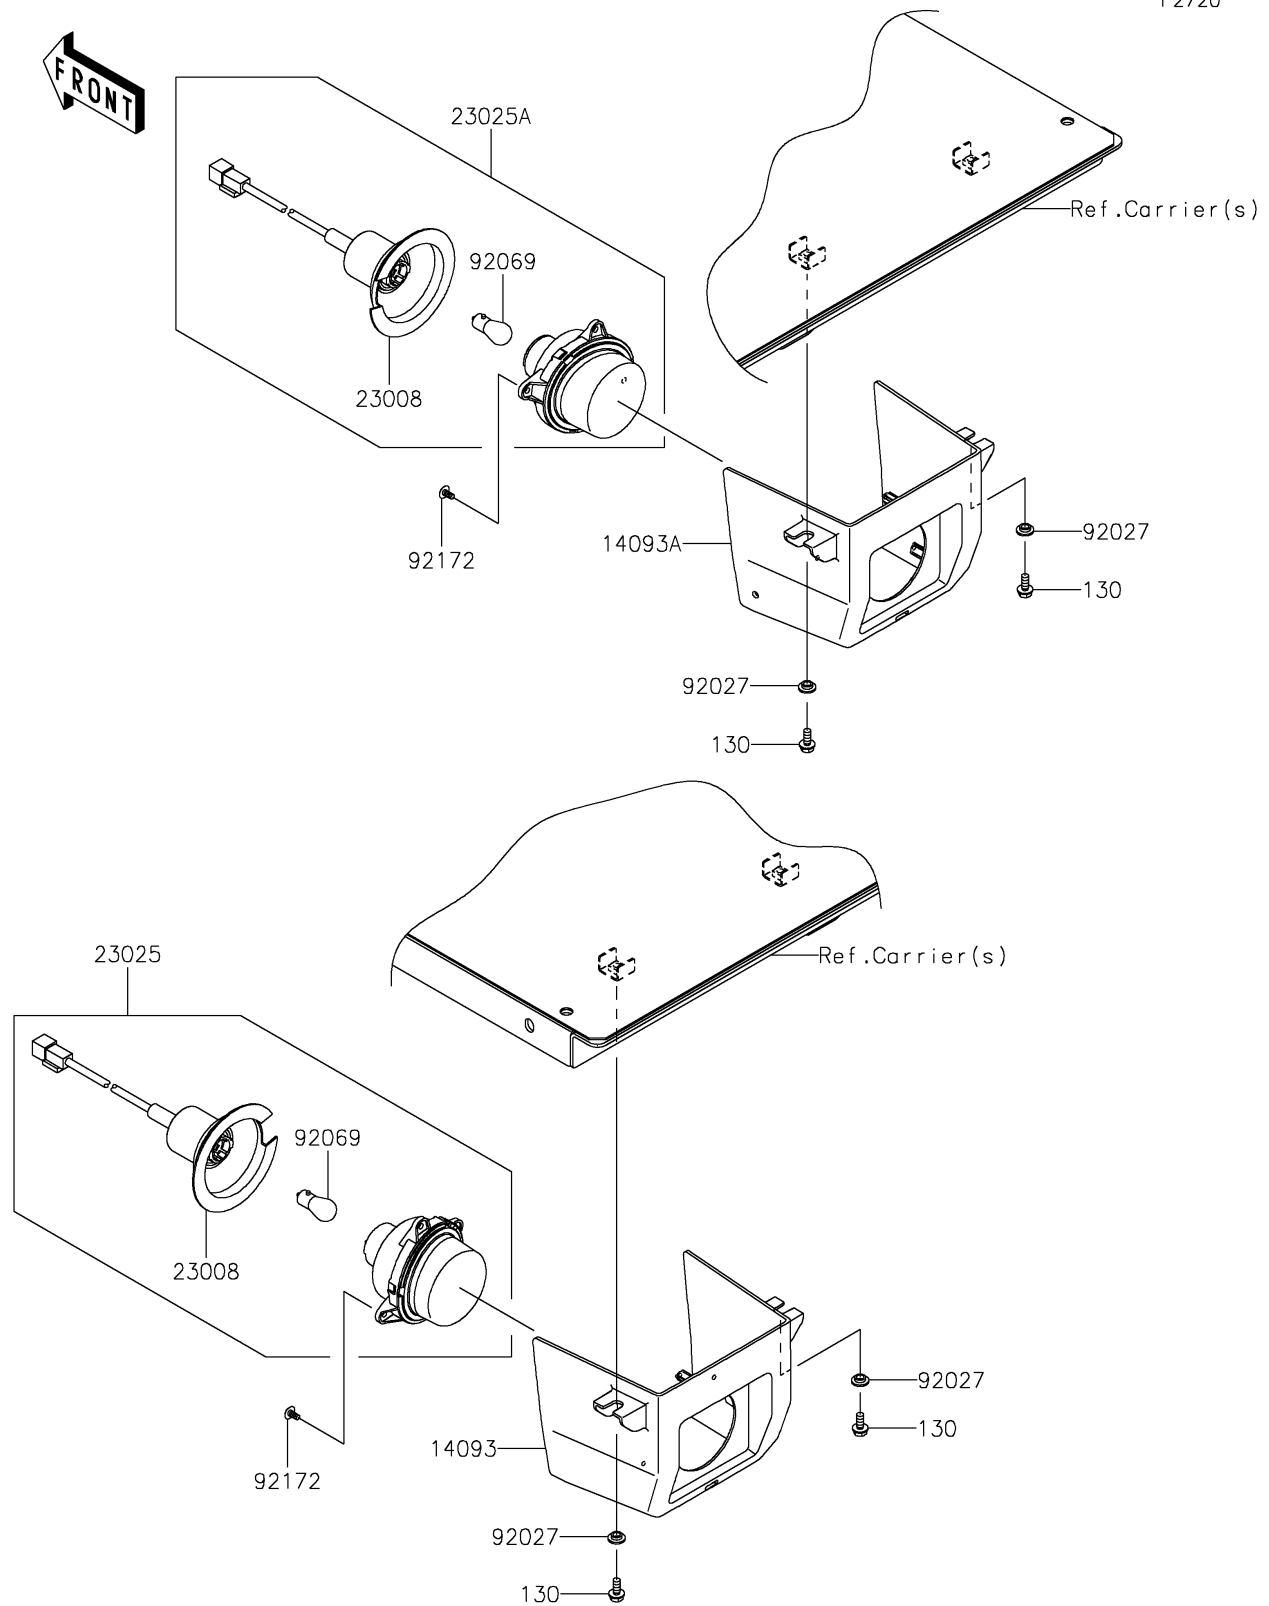

2026 MULE PRO-FXT 1000 LE Ranch Edition

PARTS DIAGRAM

Taillight(s)

F2720

2026 MULE PRO-FXT 1000 LE Ranch Edition

PARTS LIST

Taillight(s)

ITEM NAME	PART NUMBER	QUANTITY
COVER,TAIL LAMP,LH (Ref # 14093)	14093-0580	1
COVER,TAIL LAMP,RH (Ref # 14093A)	14093-0581	1
SOCKET-ASSY (Ref # 23008)	23008-0162	2
LAMP-TAIL,LH (Ref # 23025)	23025-0334	1
LAMP-TAIL,RH (Ref # 23025A)	23025-0341	1
COLLAR,L=4.6 (Ref # 92027)	92027-1168	4
BULB,12V 21/5W (Ref # 92069)	92069-0072	2
SCREW,TAPPING,5X10 (Ref # 92172)	92172-0262	6
BOLT-FLANGED,6X14 (Ref # 130)	130BA0614	4