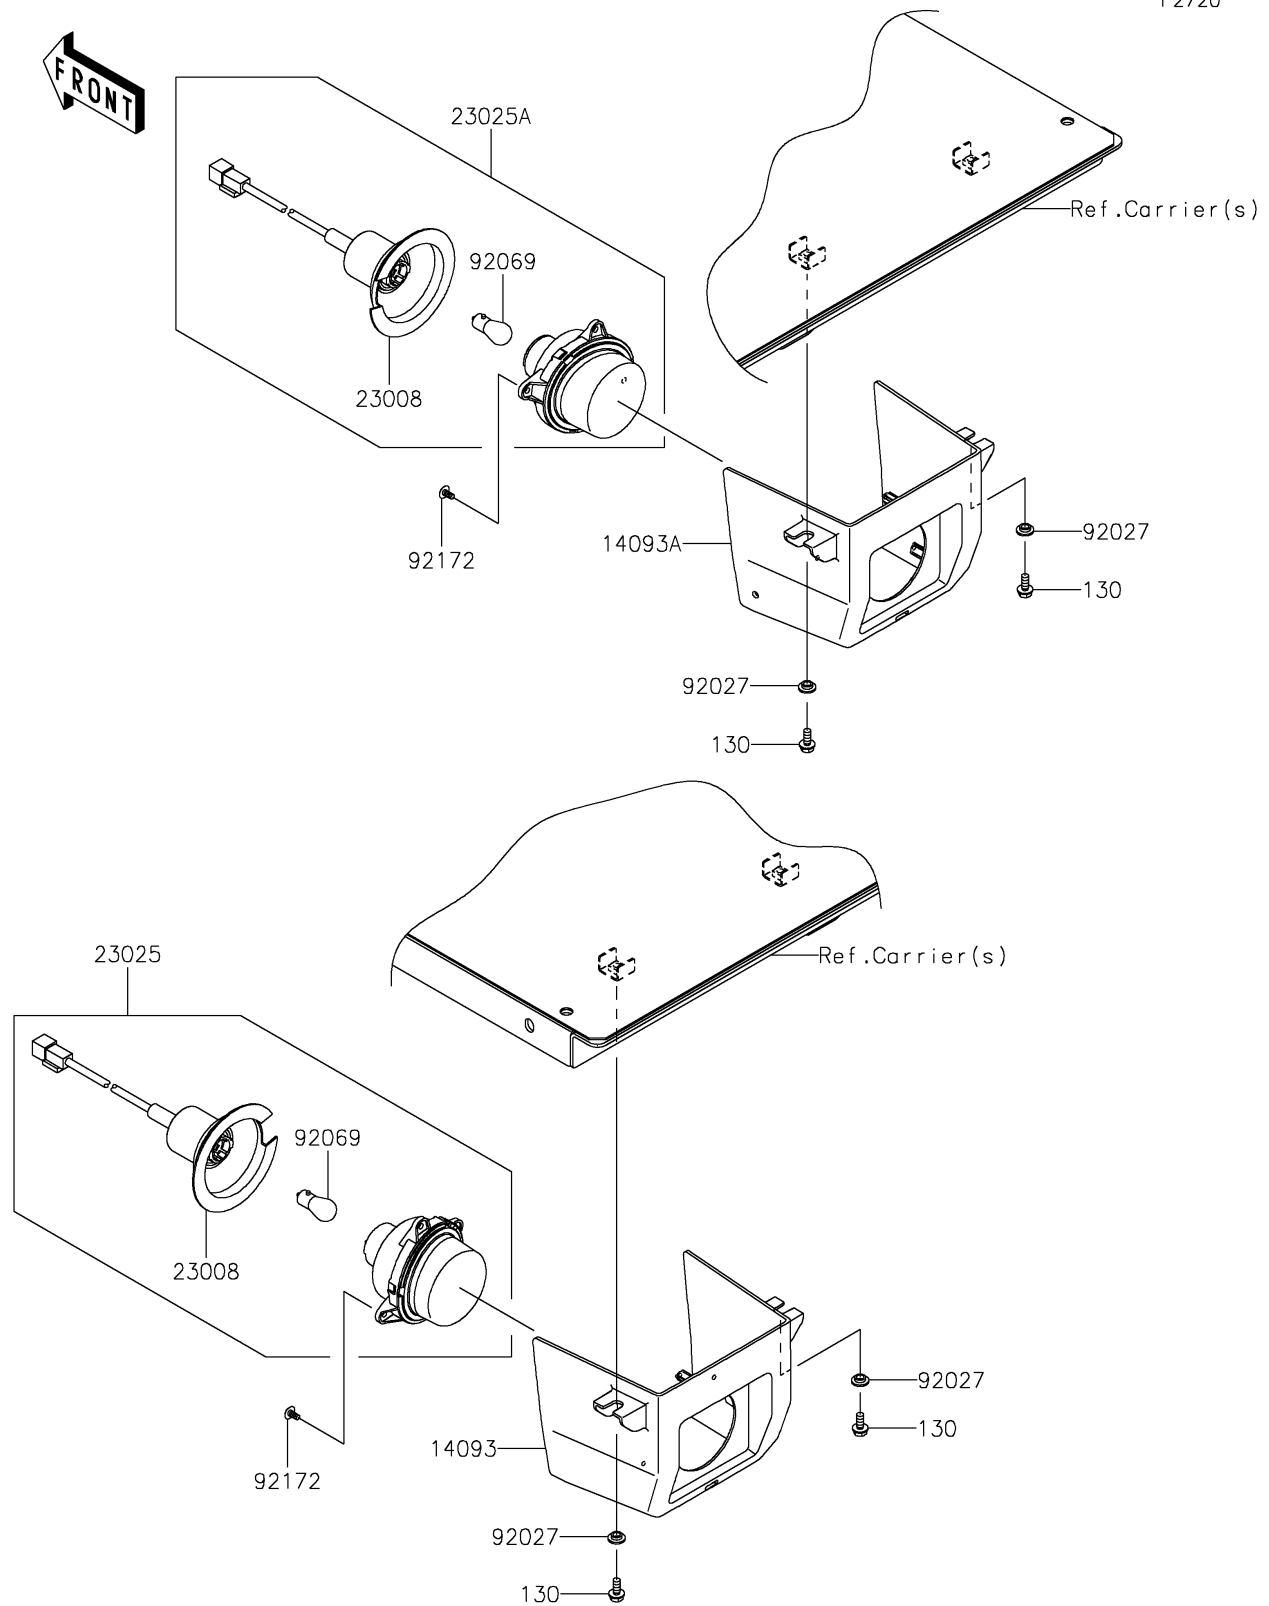

2026 MULE PRO-FXT 1000 LE Ranch Edition

PARTS DIAGRAM

Taillight(s)

F2720

2026 MULE PRO-FXT 1000 LE Ranch Edition

PARTS LIST

Taillight(s)

ITEM NAME

PART NUMBER

QUANTITY
