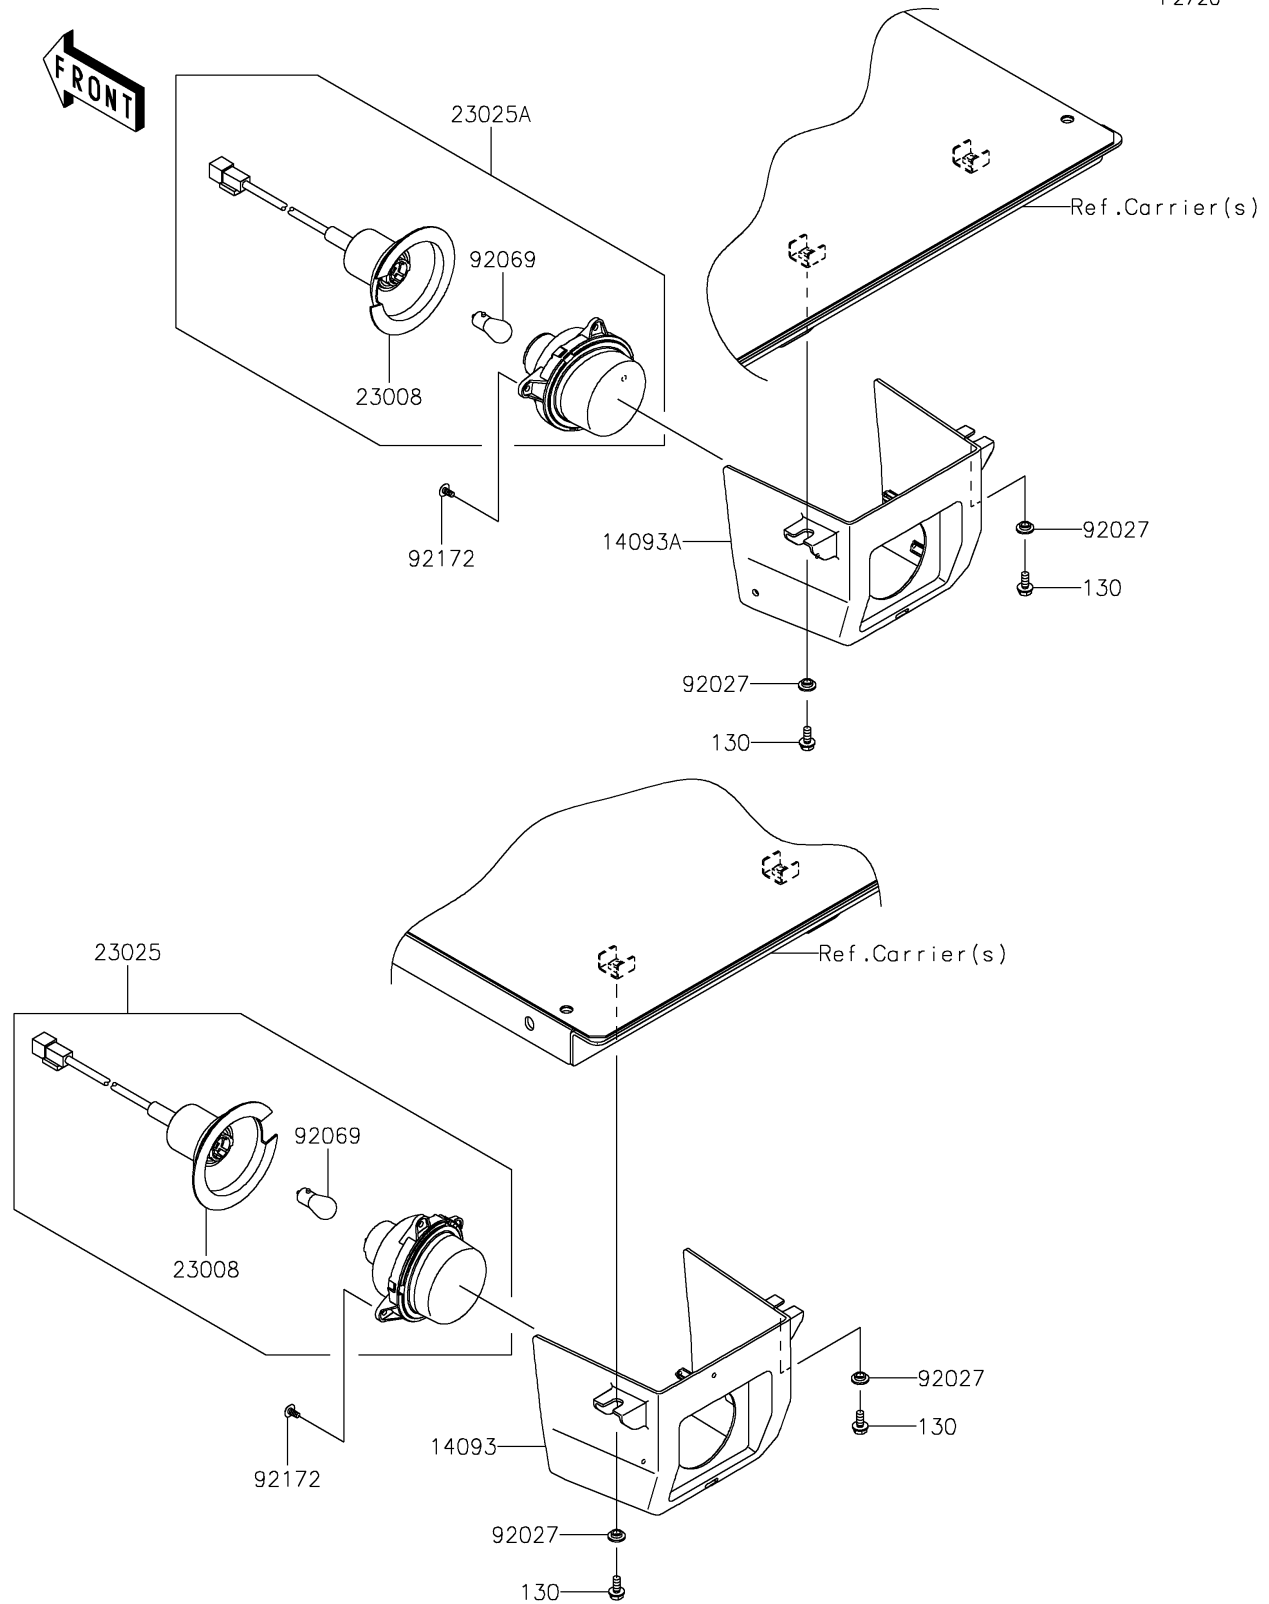

2025 MULE PRO-FXT 1000 LE Ranch Edition

PARTS DIAGRAM

Taillight(s)

F2720

2025 MULE PRO-FXT 1000 LE Ranch Edition

PARTS LIST

Taillight(s)

ITEM NAME	PART NUMBER	QUANTITY
COVER,TAIL LAMP,LH (Ref # 14093)	14093-0580	1
COVER,TAIL LAMP,RH (Ref # 14093A)	14093-0581	1
SOCKET-ASSY (Ref # 23008)	23008-0162	2
LAMP-TAIL,LH (Ref # 23025)	23025-0334	1
LAMP-TAIL,RH (Ref # 23025A)	23025-0341	1
COLLAR,L=4.6 (Ref # 92027)	92027-1168	4
BULB,12V 21/5W (Ref # 92069)	92069-0072	2
SCREW,TAPPING,5X10 (Ref # 92172)	92172-0262	6
BOLT-FLANGED,6X14 (Ref # 130)	130BA0614	4