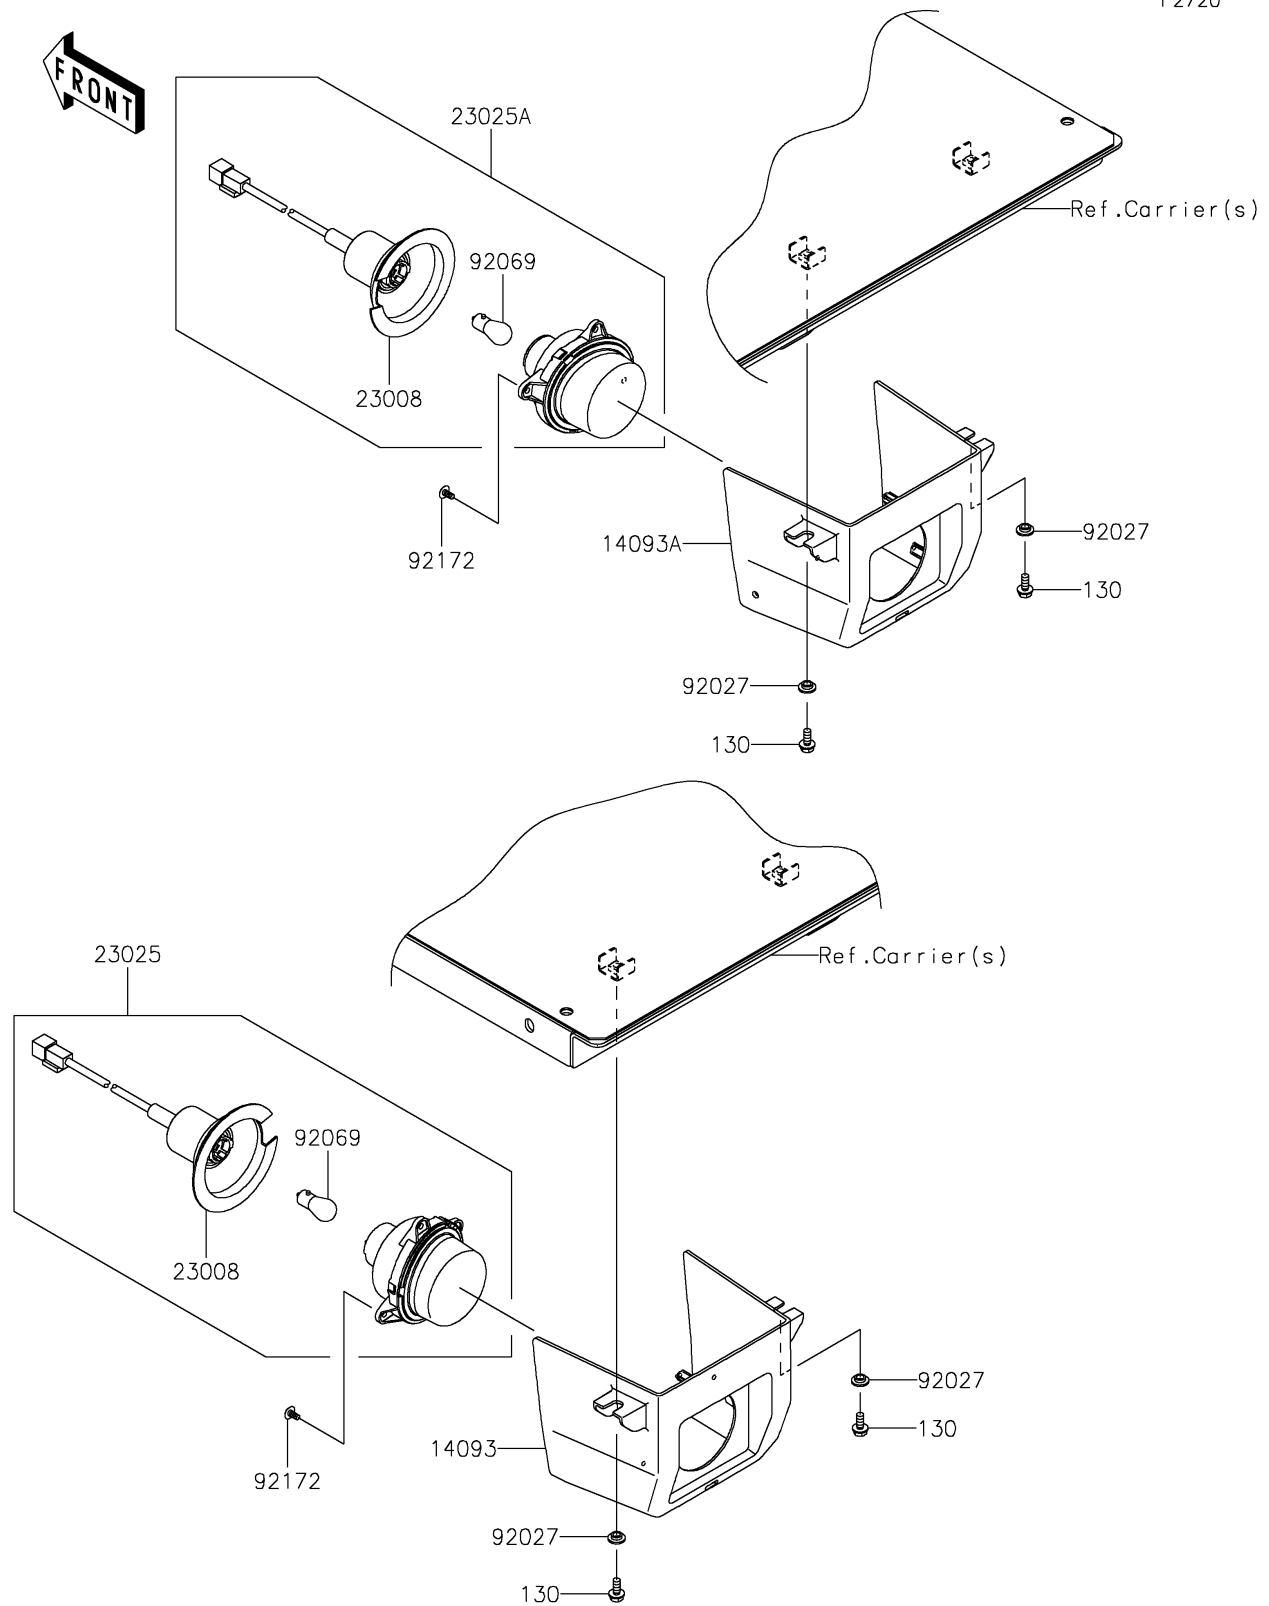

2024 MULE PRO-FXT 1000 LE Ranch Edition

PARTS DIAGRAM

Taillight(s)

F2720