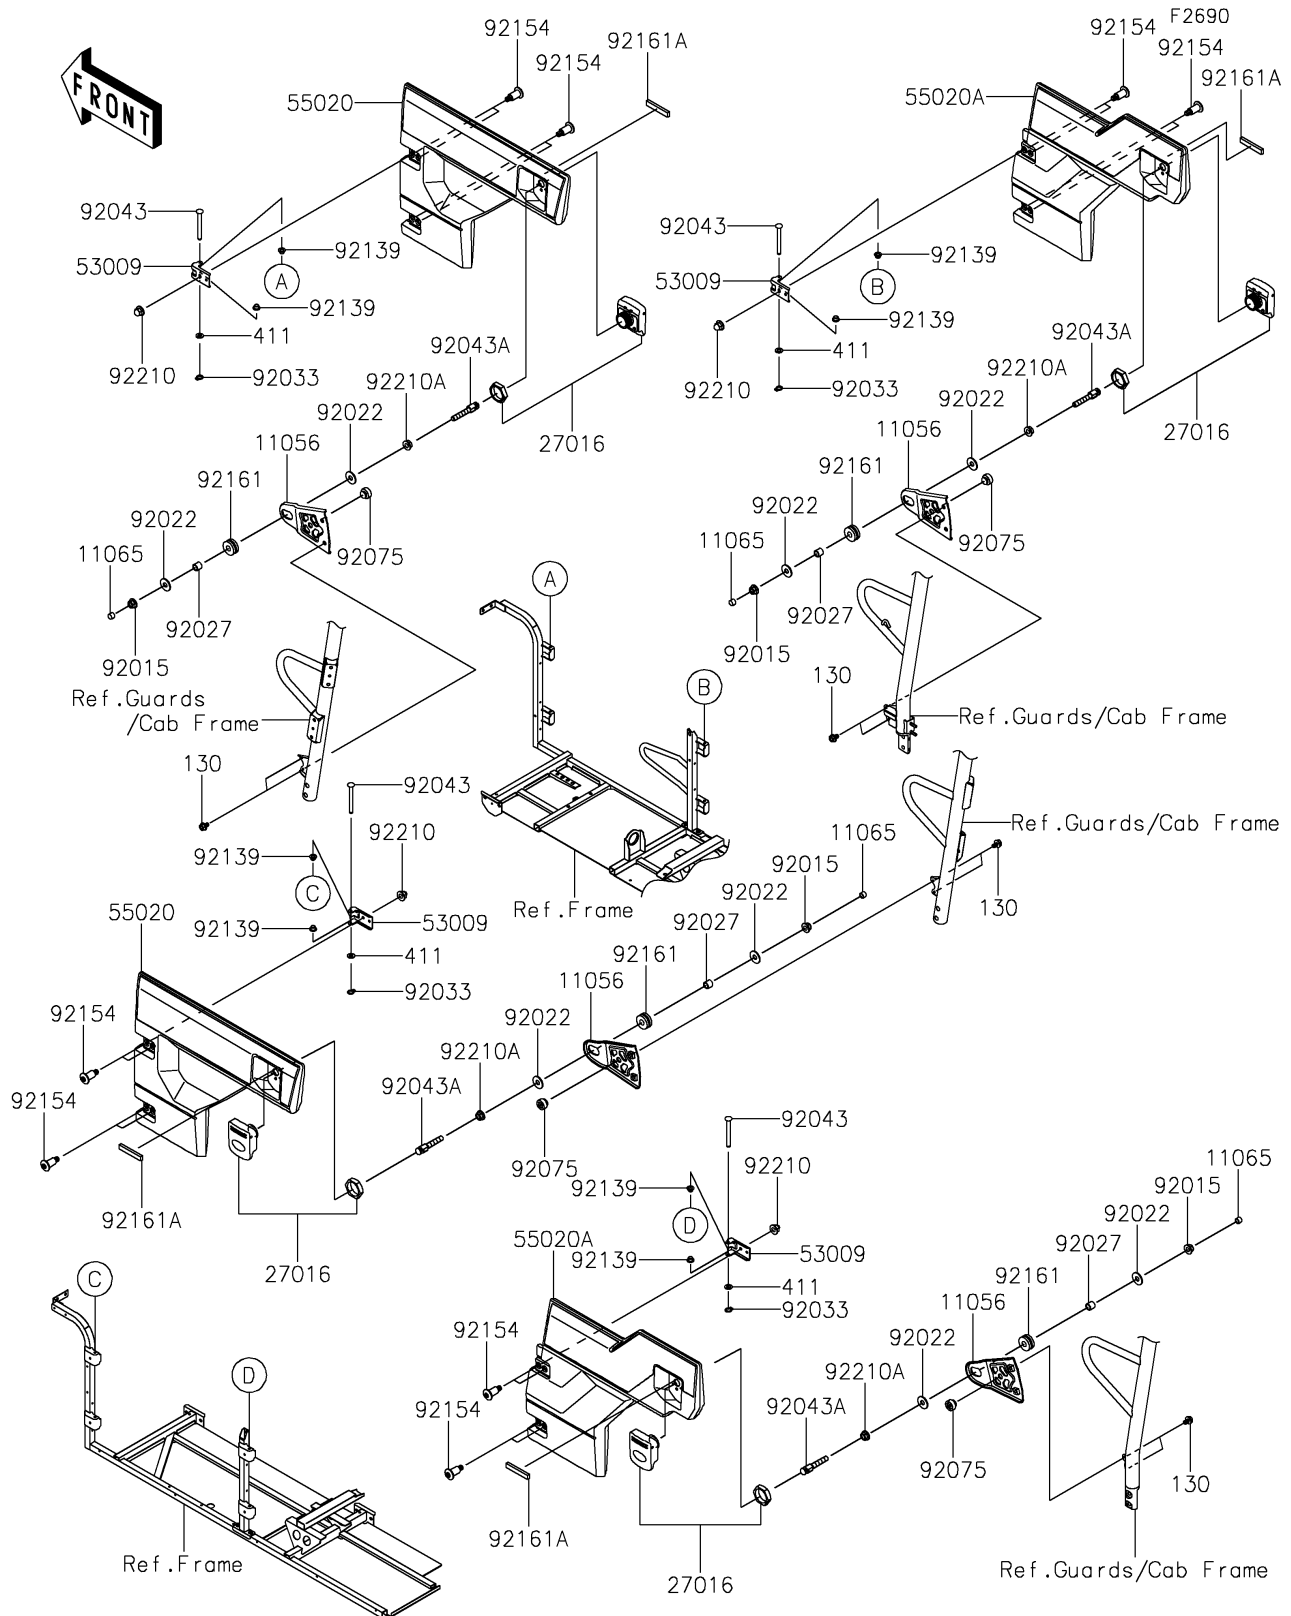

2026 MULE PRO-FXT™ 1000 LE RANCH EDITION

PARTS DIAGRAM

Door

2026 MULE PRO-FXT™ 1000 LE RANCH EDITION

Kawasaki
Let the Good Times Roll®

PARTS LIST

Door

ITEM NAME	PART NUMBER	QUANTITY
BRACKET,DOOR GUARD (Ref # 11056)	11056-2856	4
CAP (Ref # 11065)	11065-7504	4
LOCK-ASSY (Ref # 27016)	27016-0084	4
HINGE (Ref # 53009)	53009-0303	8
GUARD,FR,F.BLACK (Ref # 55020)	55020-0936-6Z	2
GUARD,RR,F.BLACK (Ref # 55020A)	55020-0937-6Z	2
NUT,8MM (Ref # 92015)	92015-1432	4
WASHER,PLAIN (Ref # 92022)	92022-3026	8
COLLAR,8.8X12X10.7 (Ref # 92027)	92027-102	4
RING-SNAP (Ref # 92033)	92033-0719	8
PIN,6X56 (Ref # 92043)	92043-0743	8
PIN,DOOR LOCK (Ref # 92043A)	92043-0788	4
DAMPER (Ref # 92075)	92075-1598	4
BUSHING,6X8X6 (Ref # 92139)	92139-0709	16
BOLT,SOCKET,8X30 (Ref # 92154)	92154-1369	16
DAMPER,10X26X11.5 (Ref # 92161)	92161-1691	4
DAMPER,9X52X5 (Ref # 92161A)	92161-1837	4
NUT,CAP,8MM (Ref # 92210)	92210-0488	16
NUT,FLANGED,8MM (Ref # 92210A)	92210-0555	4
BOLT-FLANGED,6X10 (Ref # 130)	130BA0610	8
WASHER-PLAIN,6MM (Ref # 411)	411AB0600	8