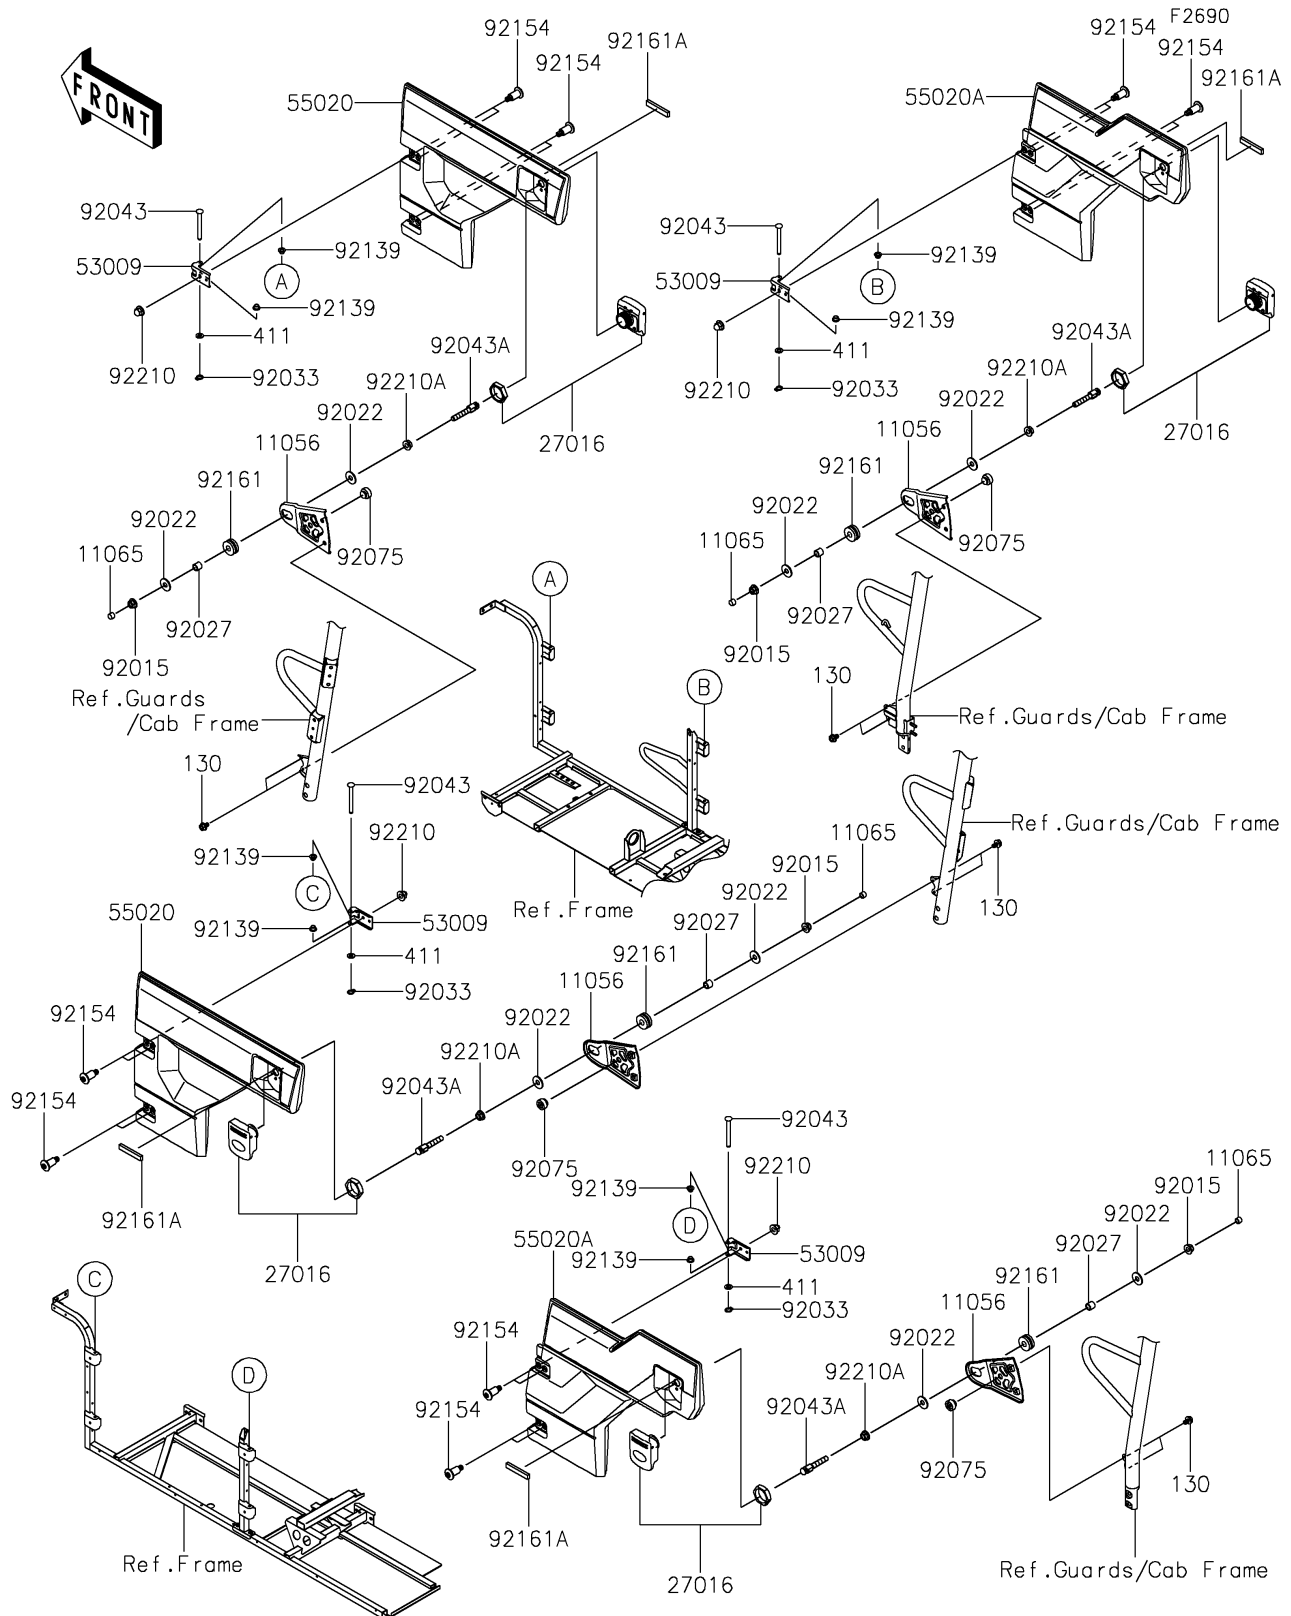

2024 MULE PRO-FXT™ 1000 LE RANCH EDITION

PARTS DIAGRAM

Door

2024 MULE PRO-FXT™ 1000 LE RANCH EDITION

Kawasaki
Let the Good Times Roll®

PARTS LIST

Door

ITEM NAME	PART NUMBER	QUANTITY
BRACKET,DOOR GUARD (Ref # 11056)	11056-2856	4
CAP (Ref # 11065)	11065-7504	4
LOCK-ASSY (Ref # 27016)	27016-0084	4
HINGE (Ref # 53009)	53009-0303	8
GUARD,FR,F.BLACK (Ref # 55020)	55020-0936-6Z	2
GUARD,RR,F.BLACK (Ref # 55020A)	55020-0937-6Z	2
NUT,8MM (Ref # 92015)	92015-1432	4
WASHER,PLAIN (Ref # 92022)	92022-3026	8
COLLAR,8.8X12X10.7 (Ref # 92027)	92027-102	4
RING-SNAP (Ref # 92033)	92033-0719	8
PIN,6X56 (Ref # 92043)	92043-0743	8
PIN,DOOR LOCK (Ref # 92043A)	92043-0788	4
DAMPER (Ref # 92075)	92075-1598	4
BUSHING,6X8X6 (Ref # 92139)	92139-0709	16
BOLT,SOCKET,8X30 (Ref # 92154)	92154-1369	16
DAMPER,10X26X11.5 (Ref # 92161)	92161-1691	4
DAMPER,9X52X5 (Ref # 92161A)	92161-1837	4
NUT,CAP,8MM (Ref # 92210)	92210-0488	16
NUT,FLANGED,8MM (Ref # 92210A)	92210-0555	4
BOLT-FLANGED,6X10 (Ref # 130)	130BA0610	8
WASHER-PLAIN,6MM (Ref # 411)	411AB0600	8