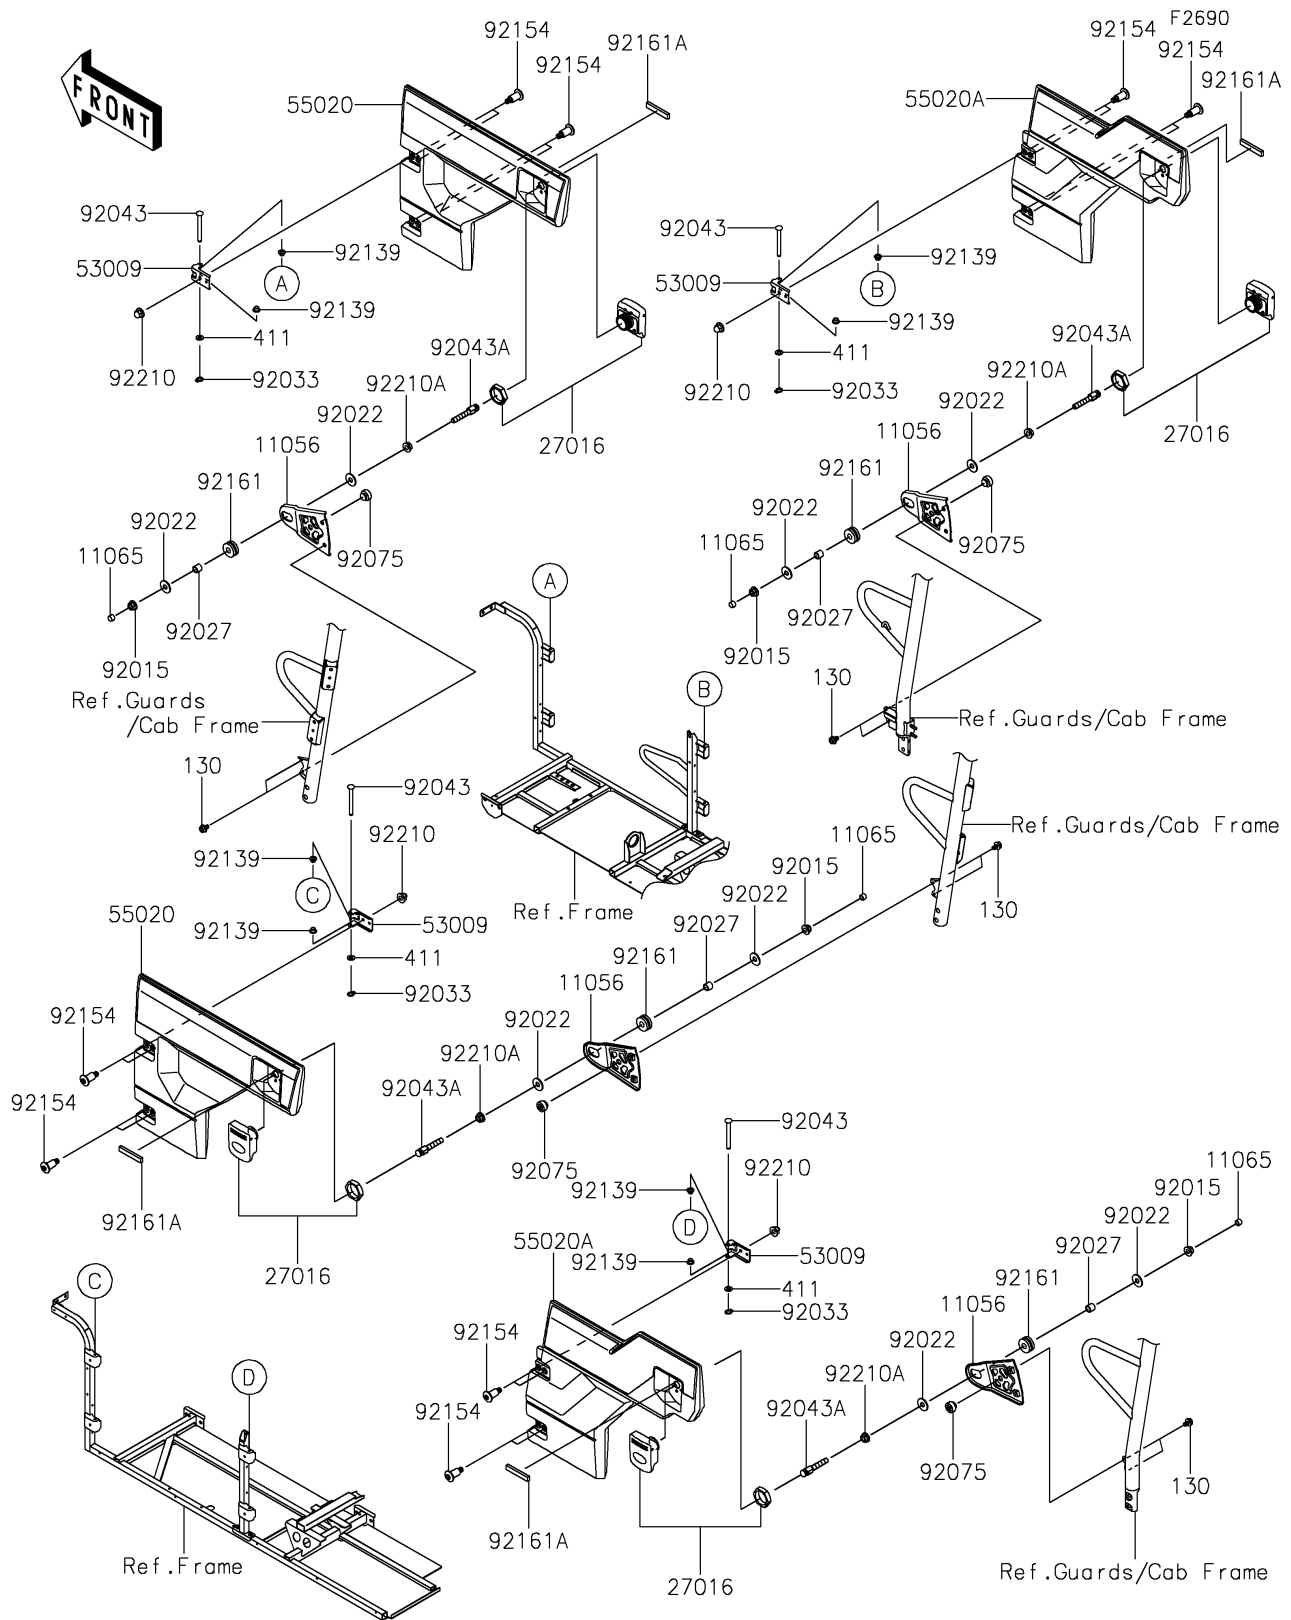

2024 MULE PRO-FXT 1000 LE Ranch Edition

PARTS DIAGRAM

Door

2024 MULE PRO-FXT 1000 LE Ranch Edition

PARTS LIST

Door

ITEM NAME	PART NUMBER	QUANTITY
BRACKET,DOOR GUARD (Ref # 11056)	11056-2856	4
CAP (Ref # 11065)	11065-7504	4
LOCK-ASSY (Ref # 27016)	27016-0084	4
HINGE (Ref # 53009)	53009-0303	8
GUARD,FR,F.BLACK (Ref # 55020)	55020-0936-6Z	2
GUARD,RR,F.BLACK (Ref # 55020A)	55020-0937-6Z	2
NUT,8MM (Ref # 92015)	92015-1432	4
WASHER,PLAIN (Ref # 92022)	92022-3026	8
COLLAR,8.8X12X10.7 (Ref # 92027)	92027-102	4
RING-SNAP (Ref # 92033)	92033-0719	8
PIN,6X56 (Ref # 92043)	92043-0743	8
PIN,DOOR LOCK (Ref # 92043A)	92043-0788	4
DAMPER (Ref # 92075)	92075-1598	4
BUSHING,6X8X6 (Ref # 92139)	92139-0709	16
BOLT,SOCKET,8X30 (Ref # 92154)	92154-1369	16
DAMPER,10X26X11.5 (Ref # 92161)	92161-1691	4
DAMPER,9X52X5 (Ref # 92161A)	92161-1837	4
NUT,CAP,8MM (Ref # 92210)	92210-0488	16
NUT,FLANGED,8MM (Ref # 92210A)	92210-0555	4
BOLT-FLANGED,6X10 (Ref # 130)	130BA0610	8
WASHER-PLAIN,6MM (Ref # 411)	411AB0600	8