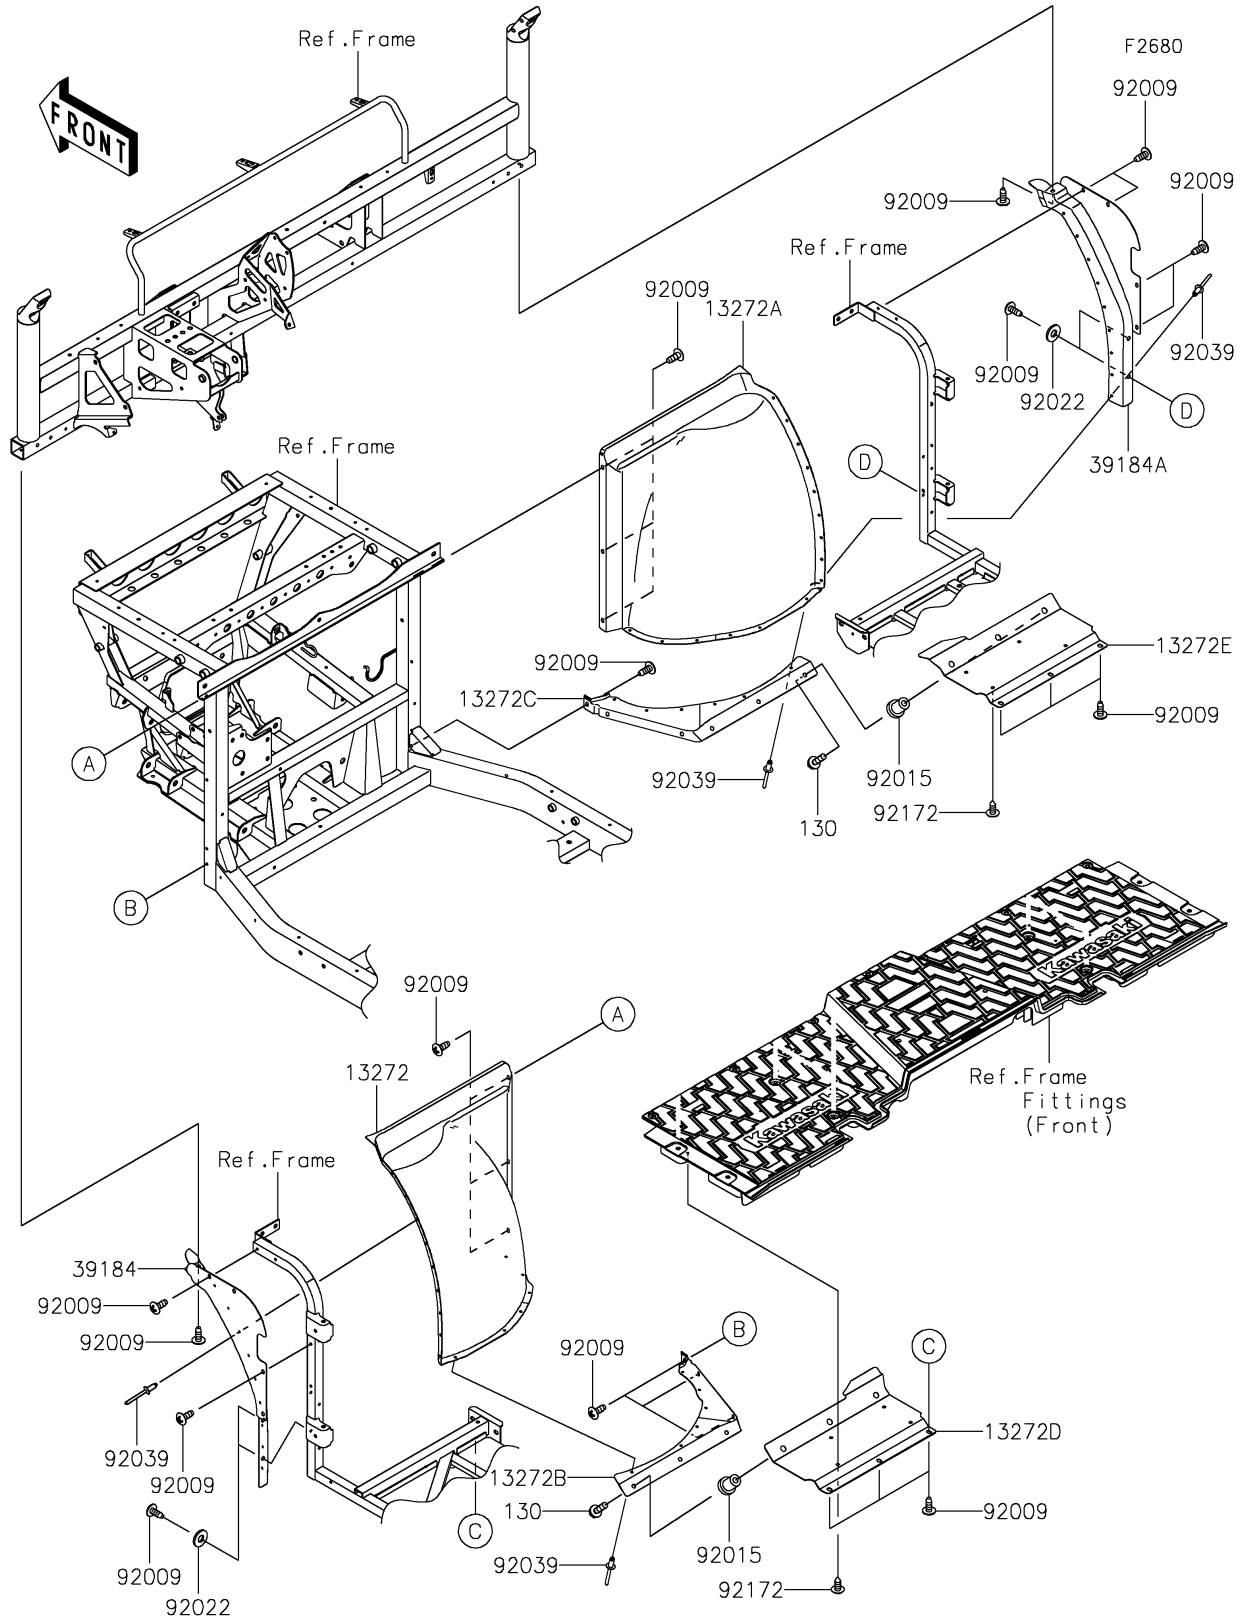

2024 MULE PRO-FXT™ 1000 LE RANCH EDITION

PARTS DIAGRAM

Guard(s)

2024 MULE PRO-FXT™ 1000 LE RANCH EDITION

PARTS LIST

Guard(s)

ITEM NAME	PART NUMBER	QUANTITY
PLATE (Ref # 13272)	13272-2323	1
PLATE (Ref # 13272A)	13272-2324	1
PLATE (Ref # 13272B)	13272-2327	1
PLATE (Ref # 13272C)	13272-2328	1
PLATE,UNDER GUARD,LH (Ref # 13272D)	13272-2330	1
PLATE,UNDER GUARD,RH (Ref # 13272E)	13272-2331	1
BRACKET-ASSY,SIDE,LH (Ref # 39184)	39184-0718	1
BRACKET-ASSY,SIDE,RH (Ref # 39184A)	39184-0719	1
SCREW,TAPPING,6X16 (Ref # 92009)	92009-1166	32
NUT,RUBBER,6MM (Ref # 92015)	92015-1692	6
WASHER,8.2X19X2 (Ref # 92022)	92022-1533	4
RIVET,4.8X7.6 (Ref # 92039)	92039-0784	30
SCREW,6X16 (Ref # 92172)	92172-0284	8
BOLT-FLANGED,6X20 (Ref # 130)	130BA0620	6