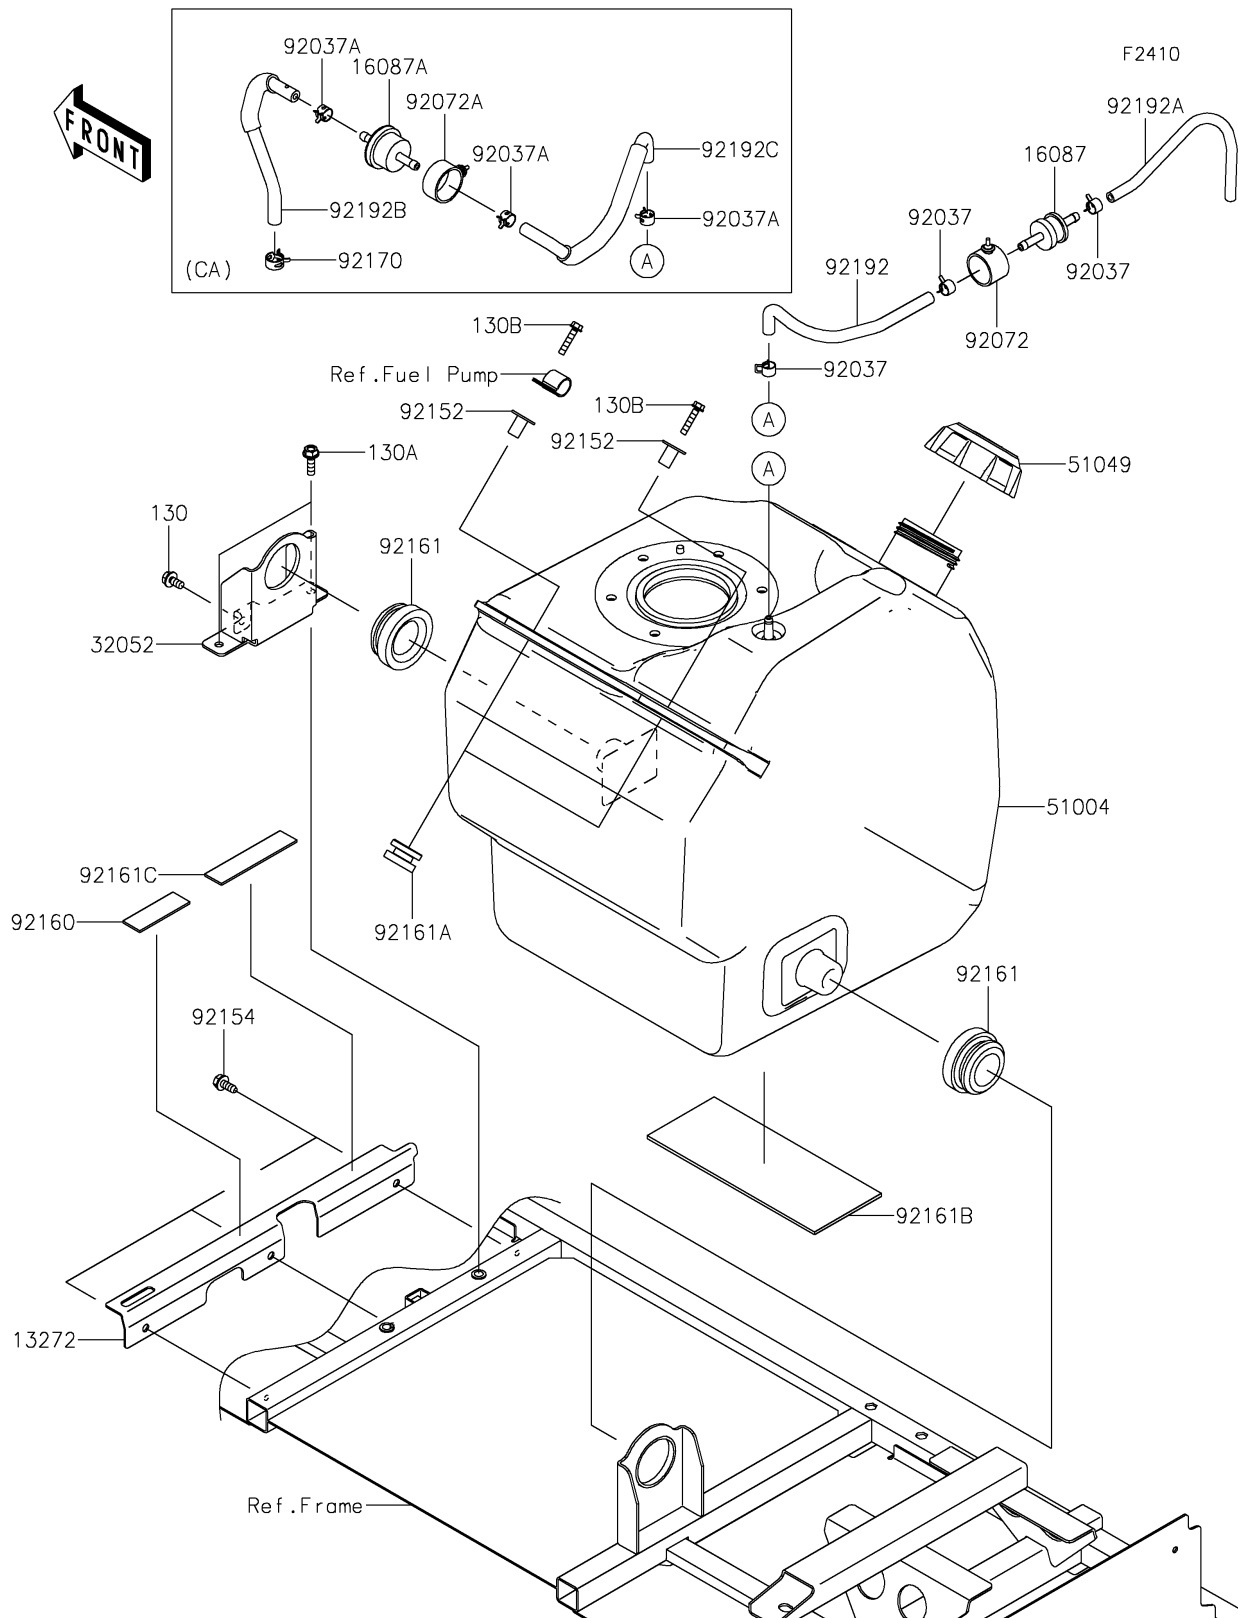

## PARTS DIAGRAM

### Fuel Tank

## PARTS LIST

### Fuel Tank

ITEM NAME	PART NUMBER	QUANTITY
PLATE (Ref # 13272)	13272-2206	1
VALVE-CHECK (Ref # 16087)	16087-0008	1
VALVE-CHECK (Ref # 16087A)	16087-0011	1
BRACKET-TANK (Ref # 32052)	32052-0751	1
TANK-FUEL (Ref # 51004)	51004-0018	1
CAP-TANK,FUEL (Ref # 51049)	51049-0718	1
CLAMP,TUBE (Ref # 92037)	92037-1461	3
CLAMP (Ref # 92037A)	92037-2113	3
BAND (Ref # 92072)	92072-0850	1
BAND (Ref # 92072A)	92072-0852	1
COLLAR,6.8X10X18.1 (Ref # 92152)	92152-1867	2
BOLT,6X15.6 (Ref # 92154)	92154-1250	3
DAMPER (Ref # 92160)	92160-1075	1
DAMPER,30X56X25 (Ref # 92161)	92161-1613	2
DAMPER,10X28X17 (Ref # 92161A)	92161-1614	2
DAMPER,80X200X3.175 (Ref # 92161B)	92161-1645	1
DAMPER (Ref # 92161C)	92161-1876	1
CLAMP (Ref # 92170)	92170-2082	1
TUBE,BREATHER (Ref # 92192)	92192-0773	1
TUBE,BREATHER,5X9X220 (Ref # 92192A)	92192-1199	1
TUBE,CHECK VALVE-FILTER (Ref # 92192B)	92192-2241	1
TUBE,5X10.4X185/35 (Ref # 92192C)	92192-2285	1
BOLT-FLANGED,6X12 (Ref # 130)	130BA0612	1
BOLT-FLANGED,6X20 (Ref # 130A)	130BA0620	2
BOLT-FLANGED,6X30 (Ref # 130B)	130BA0630	2