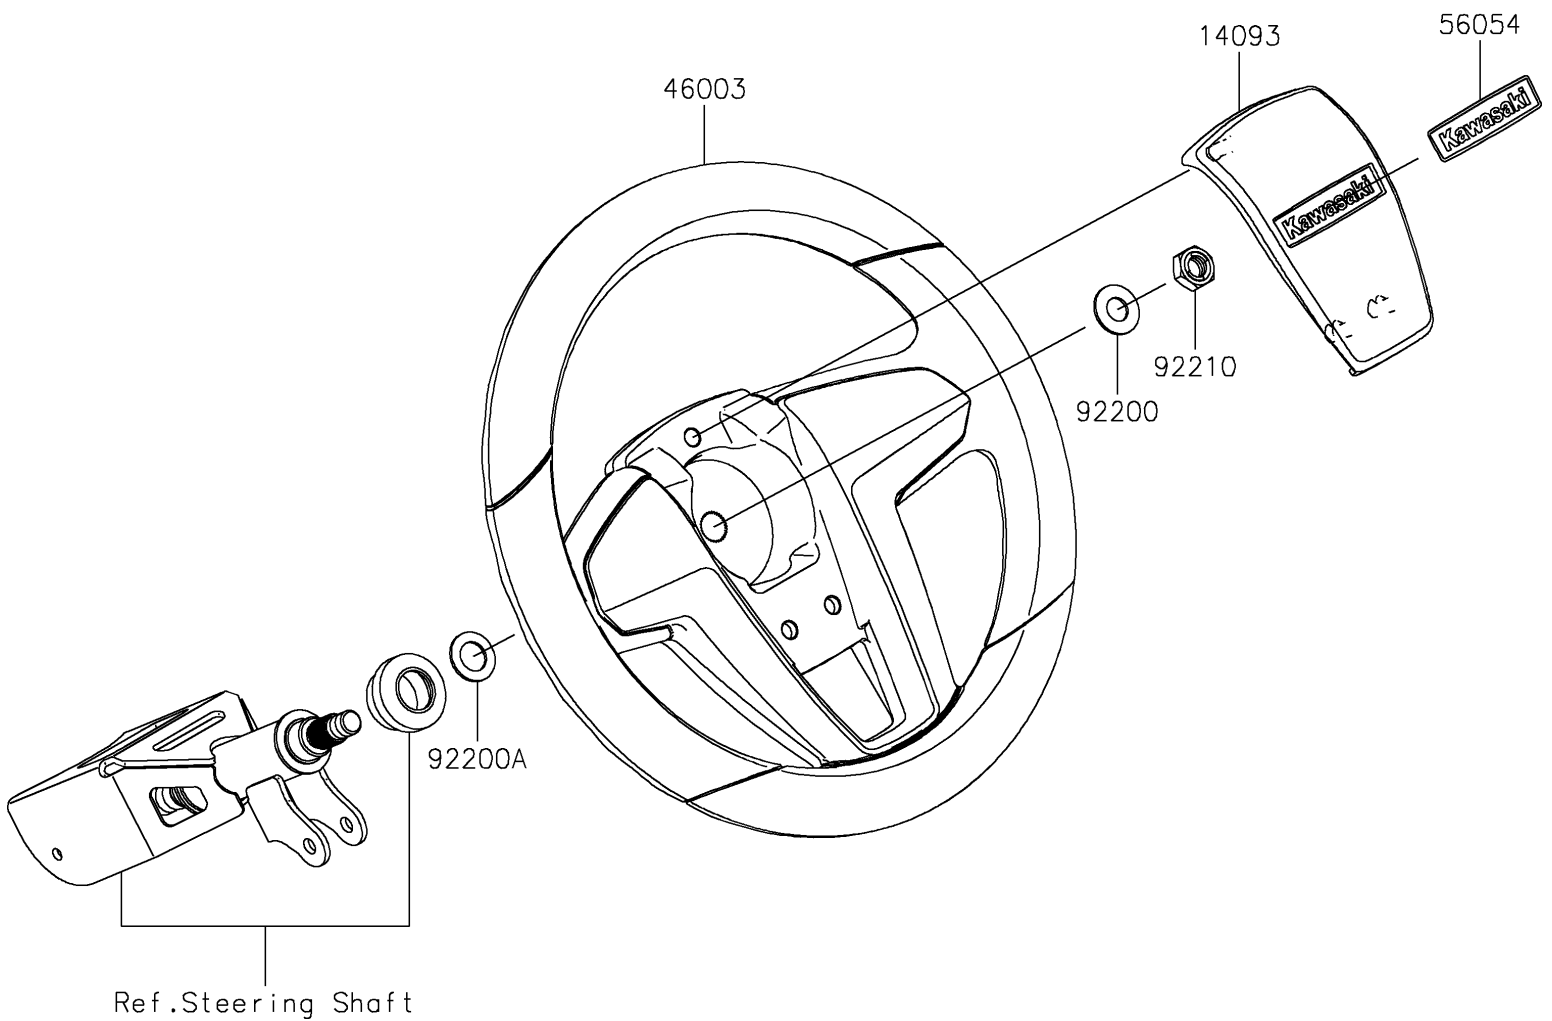

2024 MULE PRO-FXT™ 1000 LE RANCH EDITION

PARTS DIAGRAM

Steering Wheel

F2311

2024 MULE PRO-FXT™ 1000 LE RANCH EDITION

PARTS LIST

Steering Wheel

ITEM NAME	PART NUMBER	QUANTITY
-----------	-------------	----------
