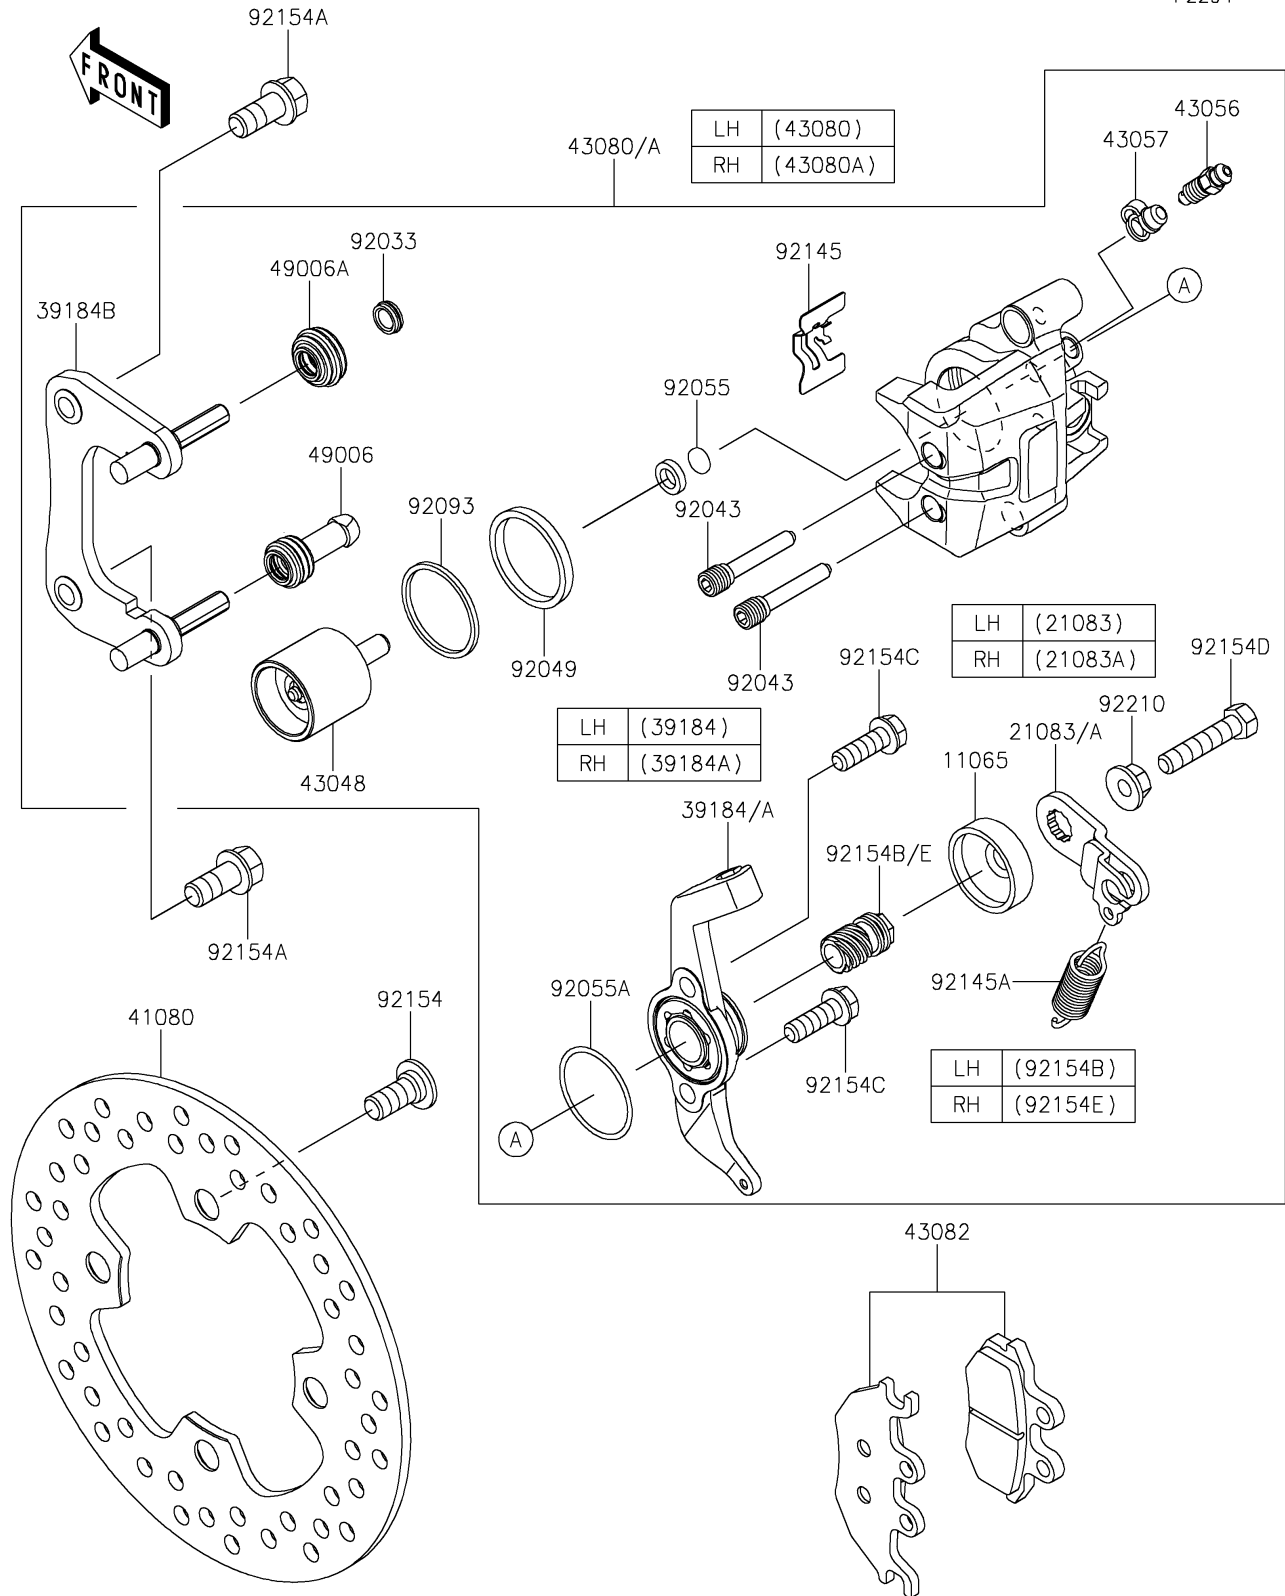

2025 MULE PRO-FXT 1000 LE Ranch Edition

PARTS DIAGRAM

Rear Brake

F2294