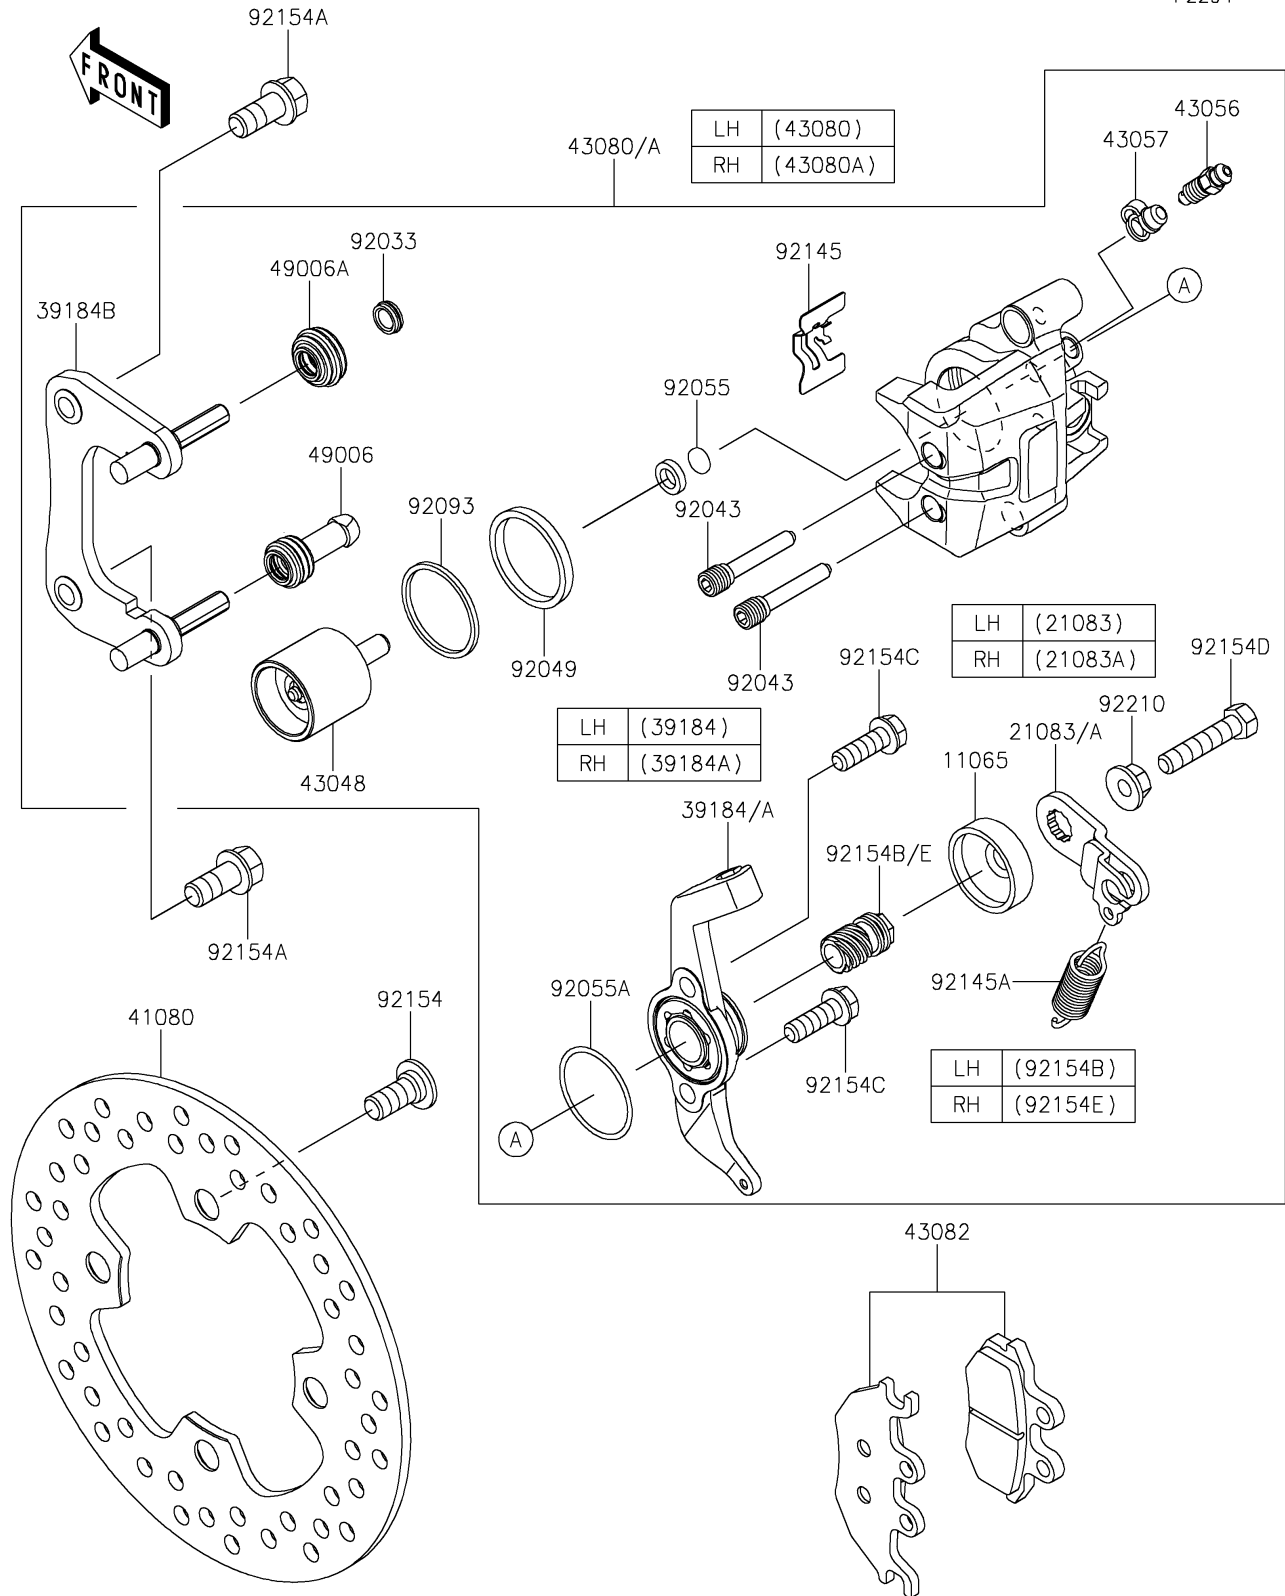

2024 MULE PRO-FXT™ 1000 LE RANCH EDITION

PARTS DIAGRAM

Rear Brake

F2294