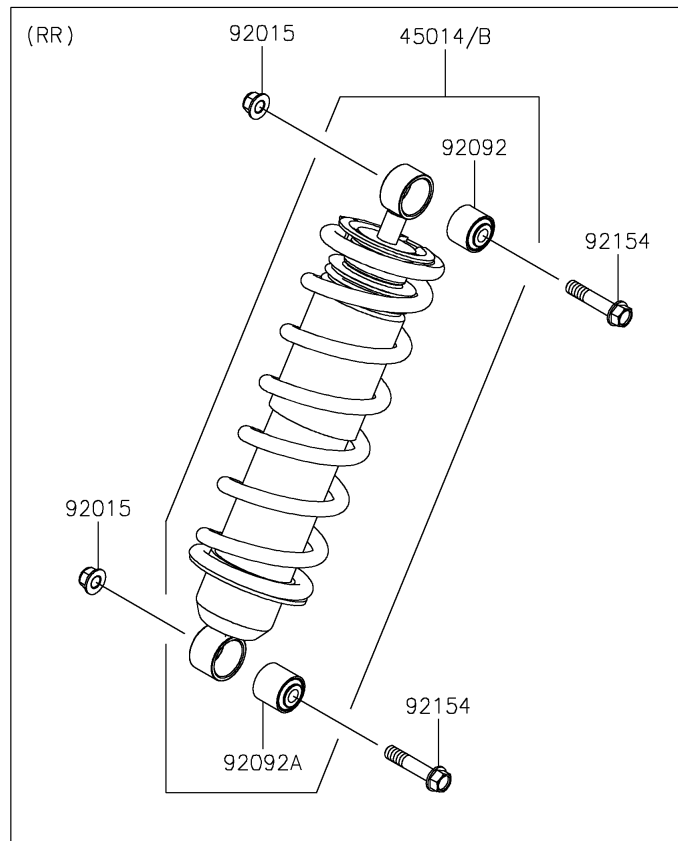

2026 MULE PRO-FXT 1000 LE Ranch Edition

PARTS DIAGRAM

Shock Absorber(s)

2026 MULE PRO-FXT 1000 LE Ranch Edition

PARTS LIST

Shock Absorber(s)

ITEM NAME

PART NUMBER

QUANTITY
