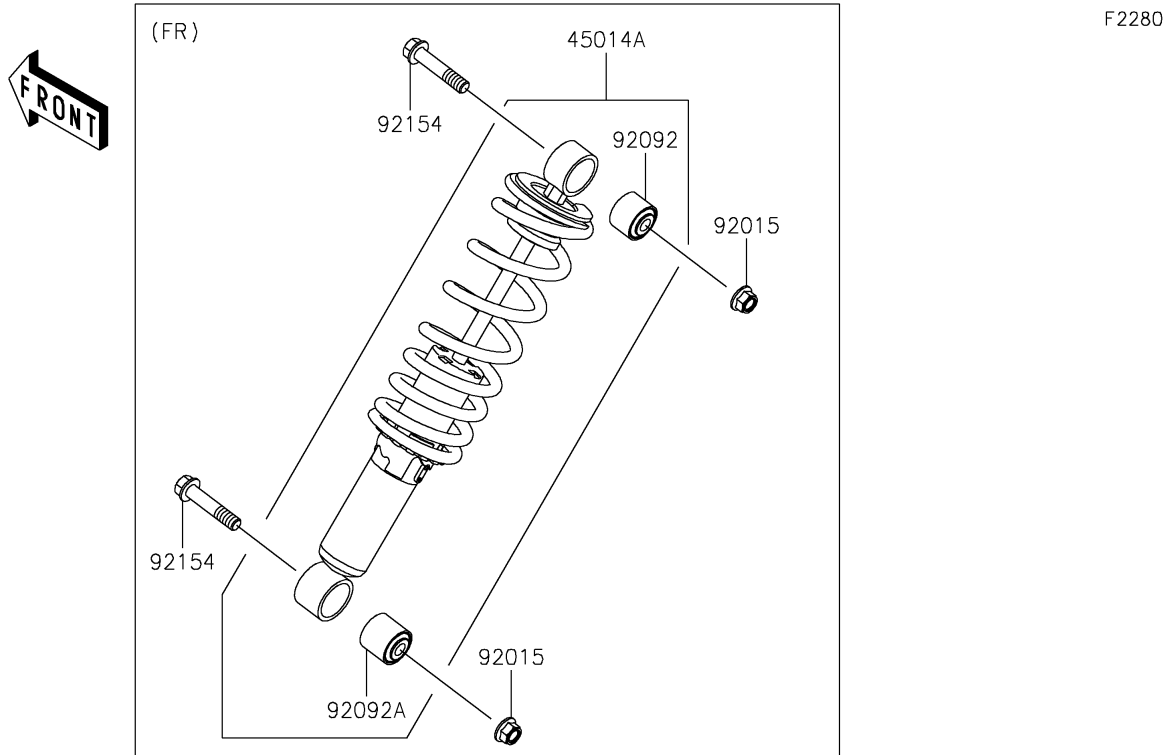

2026 MULE PRO-FXT 1000 LE Ranch Edition

PARTS DIAGRAM

Shock Absorber(s)

2026 MULE PRO-FXT 1000 LE Ranch Edition

PARTS LIST

Shock Absorber(s)

ITEM NAME

PART NUMBER

QUANTITY
