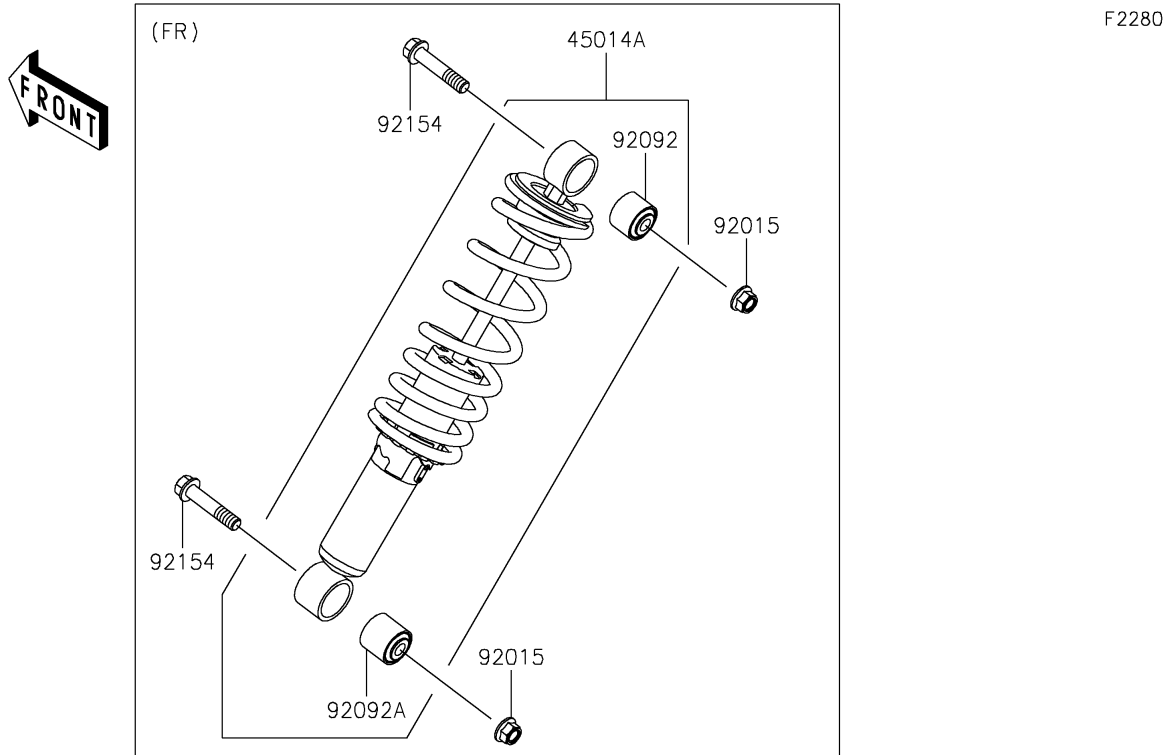

2024 MULE PRO-FXT™ 1000 LE RANCH EDITION

PARTS DIAGRAM

Shock Absorber(s)

2024 MULE PRO-FXT™ 1000 LE RANCH EDITION

PARTS LIST

Shock Absorber(s)

ITEM NAME

PART NUMBER

QUANTITY
