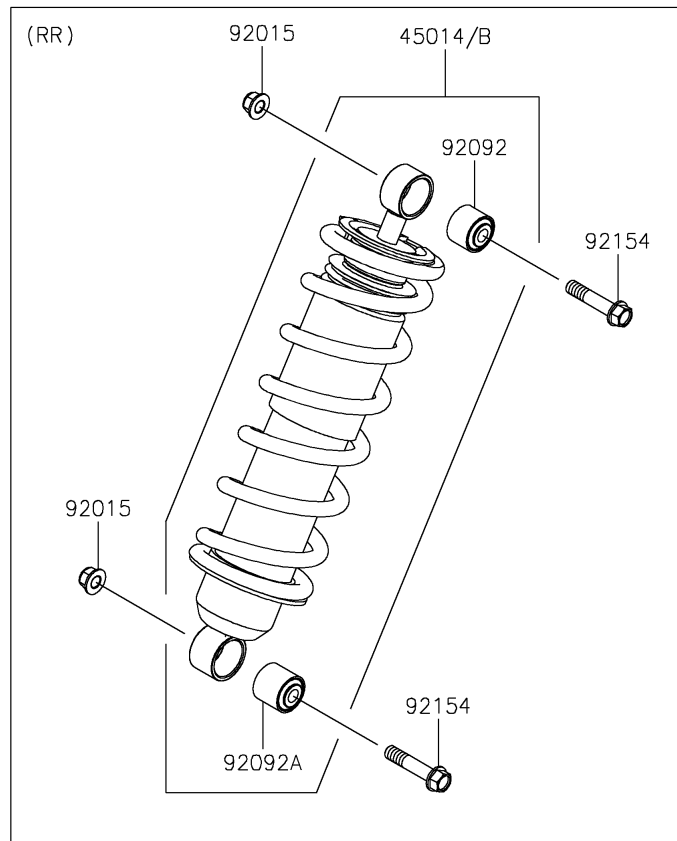

2024 MULE PRO-FXT™ 1000 LE RANCH EDITION

PARTS DIAGRAM

Shock Absorber(s)

2024 MULE PRO-FXT™ 1000 LE RANCH EDITION

PARTS LIST

Shock Absorber(s)

ITEM NAME

PART NUMBER

QUANTITY
