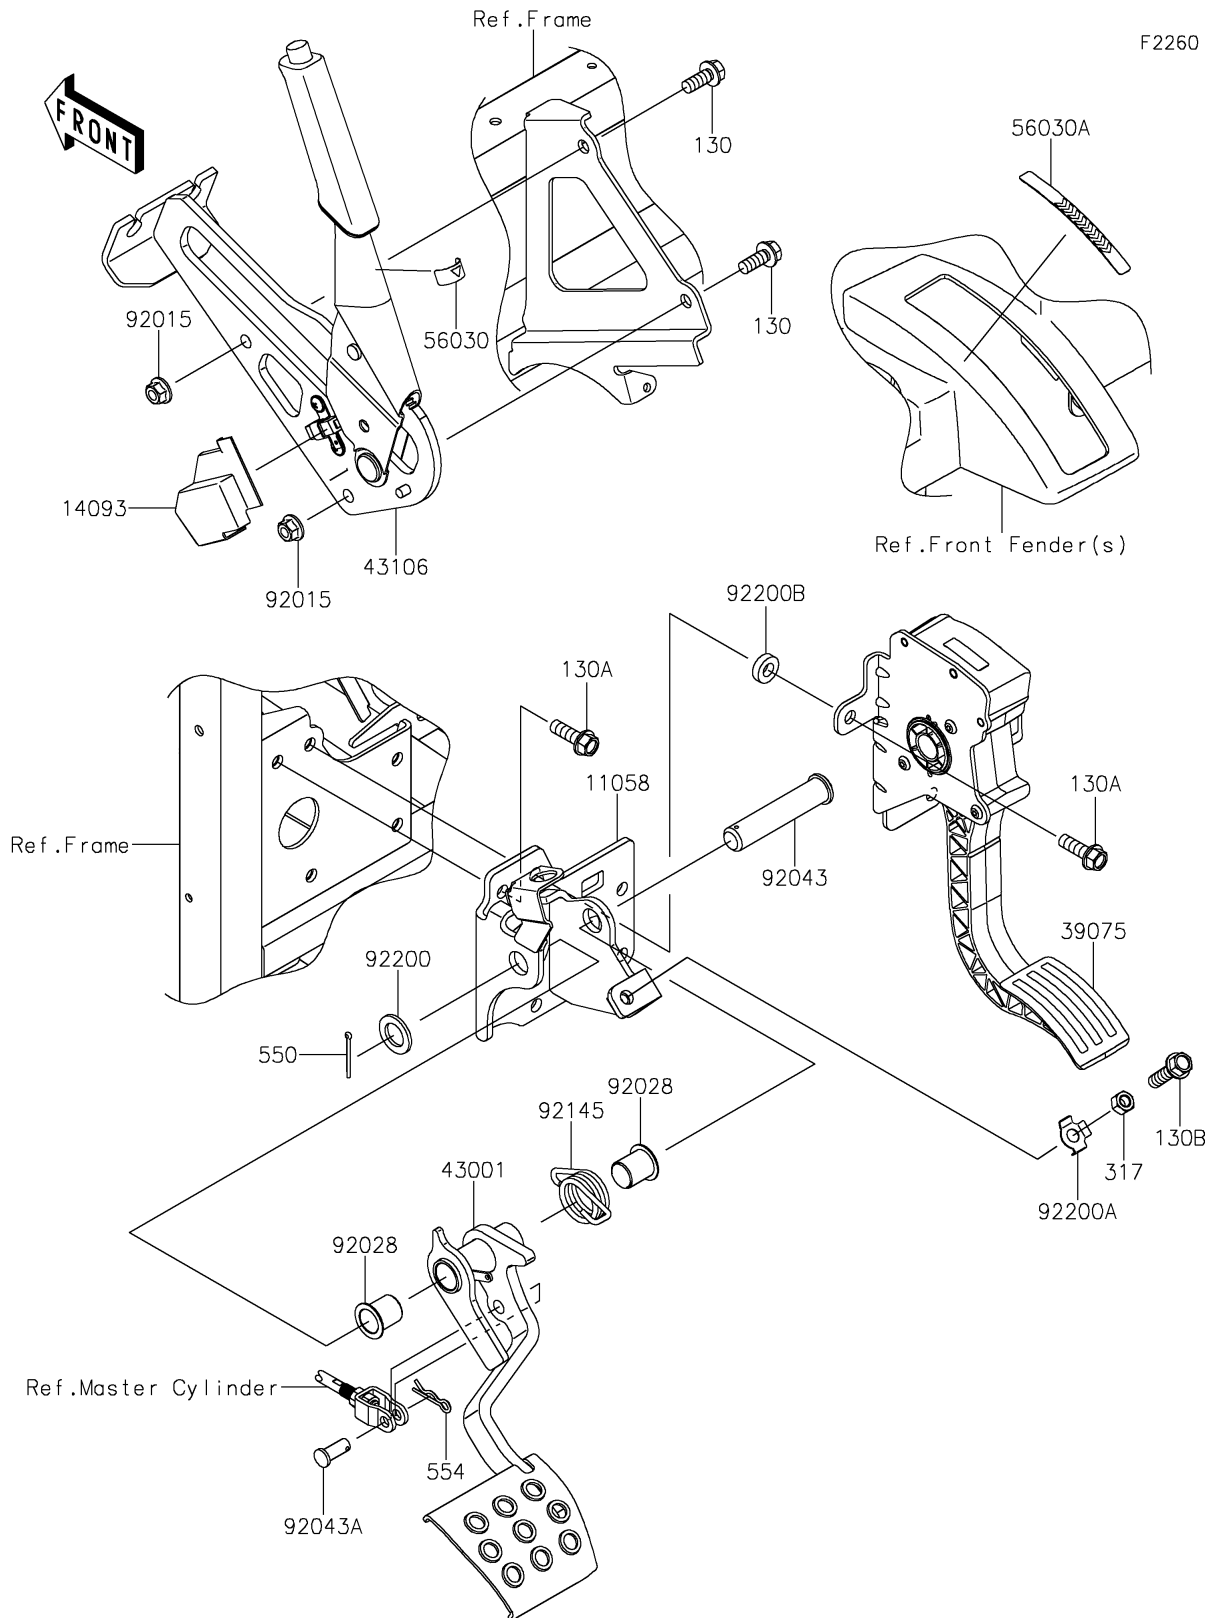

2025 MULE PRO-FXT 1000 LE Ranch Edition

PARTS DIAGRAM

Brake Pedal/Throttle Lever

2025 MULE PRO-FXT 1000 LE Ranch Edition

PARTS LIST

Brake Pedal/Throttle Lever

ITEM NAME	PART NUMBER	QUANTITY
-----------	-------------	----------
