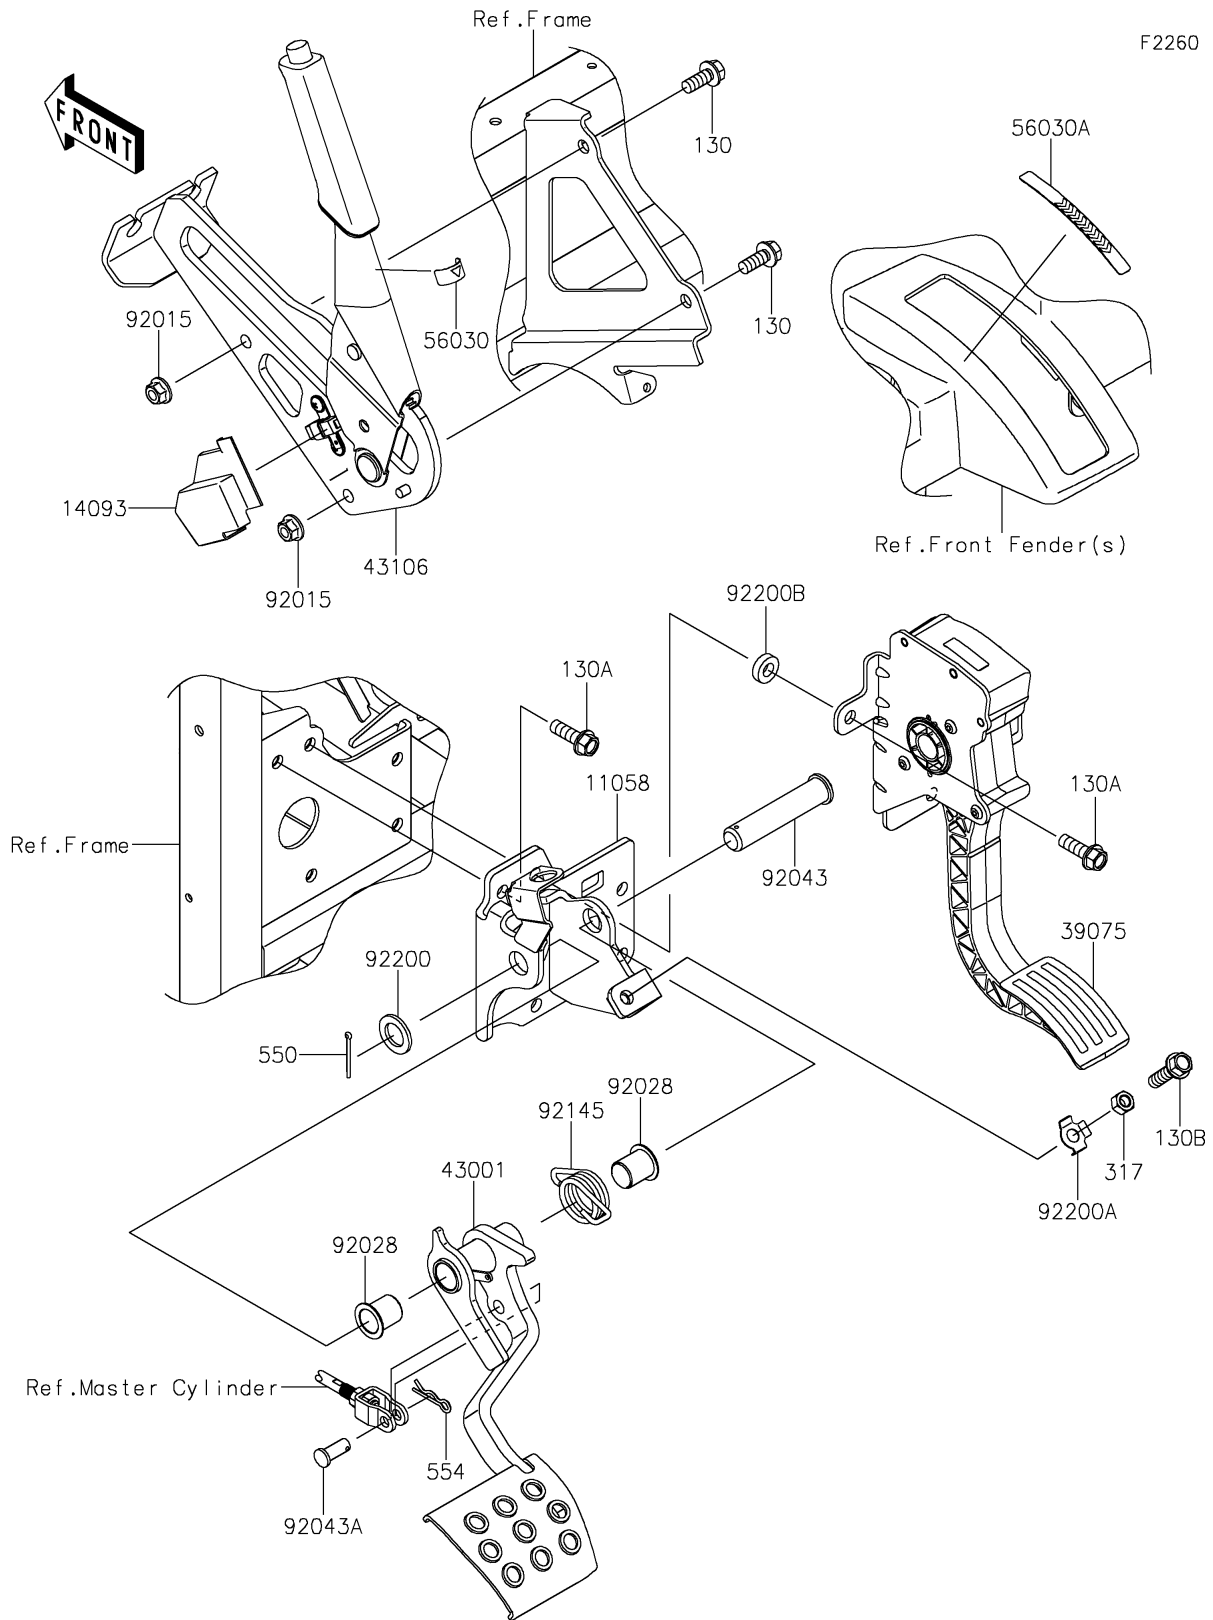

2024 MULE PRO-FXT™ 1000 LE RANCH EDITION

PARTS DIAGRAM

Brake Pedal/Throttle Lever

2024 MULE PRO-FXT™ 1000 LE RANCH EDITION

Kawasaki
Let the Good Times Roll®

PARTS LIST

Brake Pedal/Throttle Lever

ITEM NAME	PART NUMBER	QUANTITY
BRACKET,PARKING BRAKE (Ref # 11058)	11058-0369	1
COVER,PARKING BRAKE SW. (Ref # 14093)	14093-0241	1
LEVER-THROTTLE (Ref # 39075)	39075-0035	1
LEVER-BRAKE,FOOT (Ref # 43001)	43001-0752	1
LEVER-ASSY-PARKING BRAKE (Ref # 43106)	43106-0006	1
LABEL,ARROW (Ref # 56030)	56030-0905	1
LABEL,STROKE RANGE (Ref # 56030A)	56030-0930	1
NUT,FLANGED,8MM (Ref # 92015)	92015-1406	2
BUSHING (Ref # 92028)	92028-1571	2
PIN,16X78 (Ref # 92043)	92043-0917	1
PIN (Ref # 92043A)	92043-1039	1
SPRING,BRAKE PEDAL RETURN (Ref # 92145)	92145-1615	1
WASHER,16X26X2.3 (Ref # 92200)	92200-0043	1
WASHER,8.5X17X0.8 (Ref # 92200A)	92200-0993	1
WASHER,9X18X4.9 (Ref # 92200B)	92200-2424	1
BOLT-FLANGED,8X20 (Ref # 130)	130BA0820	2
BOLT-FLANGED,8X25 (Ref # 130A)	130BA0825	5
BOLT-FLANGED,8X30 (Ref # 130B)	130BA0830	1
NUT-HEX-SMALL,8MM (Ref # 317)	317BA0800	1
PIN-COTTER,2.5X25 (Ref # 550)	550AA2525	1
PIN-SNAP,10MM (Ref # 554)	554DA1000	1