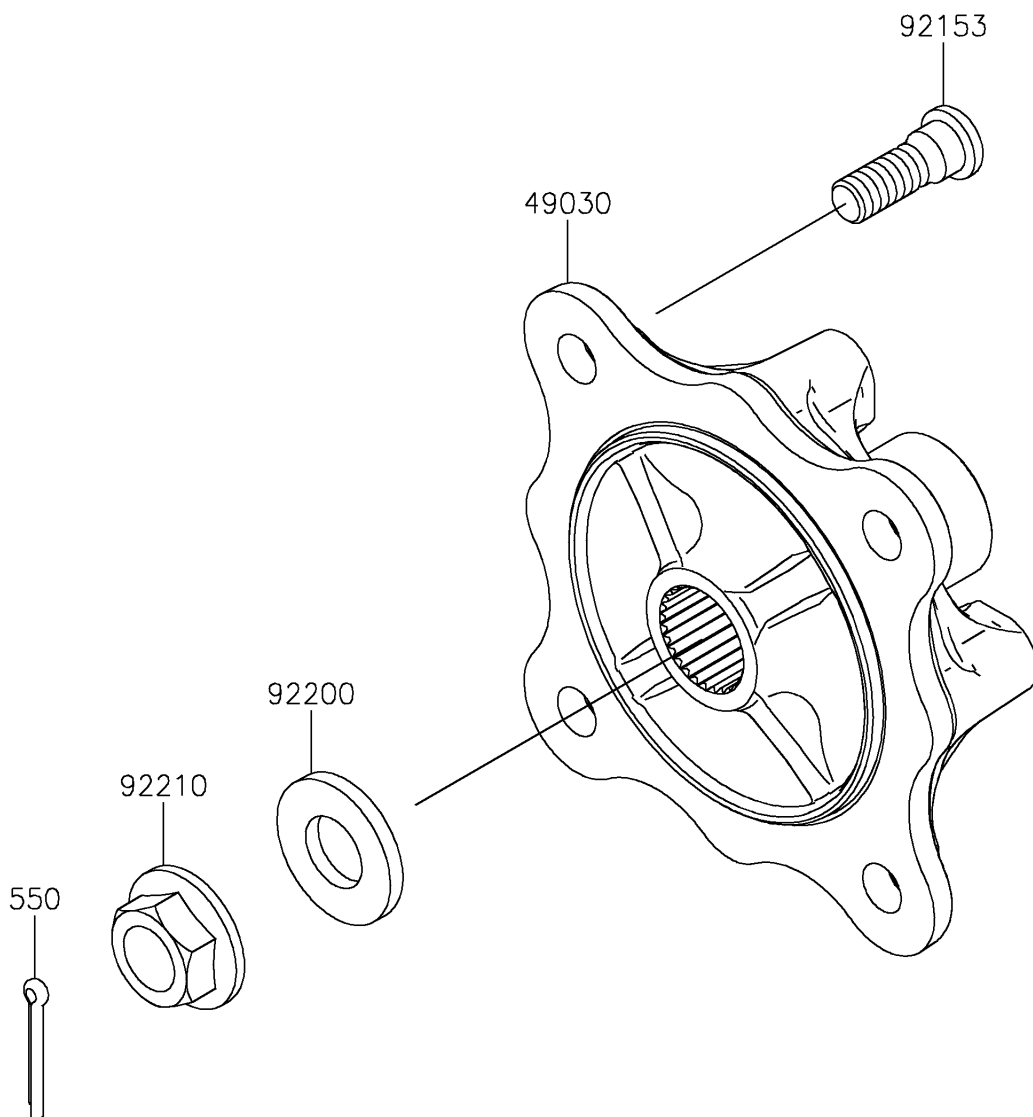

2026 MULE PRO-FXT™ 1000 LE RANCH EDITION

PARTS DIAGRAM

Rear Hubs/Brakes

F2240

2026 MULE PRO-FXT™ 1000 LE RANCH EDITION

PARTS LIST

Rear Hubs/Brakes

ITEM NAME	PART NUMBER	QUANTITY
-----------	-------------	----------
