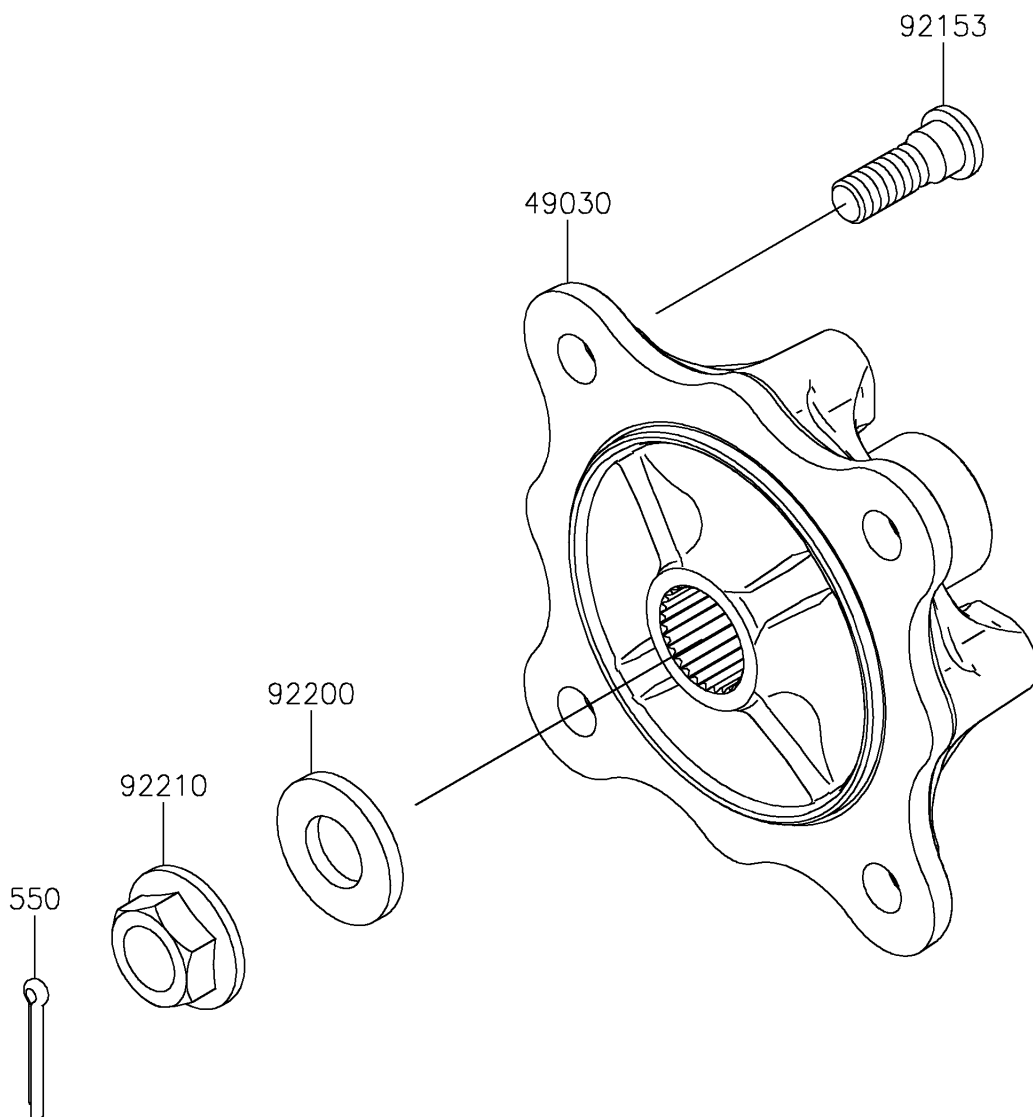

2026 MULE PRO-FXT™ 1000 LE RANCH EDITION

PARTS DIAGRAM Rear Hubs/Brakes

F2240

2026 MULE PRO-FXT™ 1000 LE RANCH EDITION

Kawasaki
Let the Good Times Roll®

PARTS LIST

Rear Hubs/Brakes

ITEM NAME	PART NUMBER	QUANTITY
HUB,RR (Ref # 49030)	49030-0049	2
BOLT,12MM (Ref # 92153)	92153-1915	8
WASHER,20.3X41X4.5 (Ref # 92200)	92200-0921	2
NUT,FLANGED,20MM (Ref # 92210)	92210-2093	2
PIN-COTTER,4.0X30 (Ref # 550)	550AA4030	2