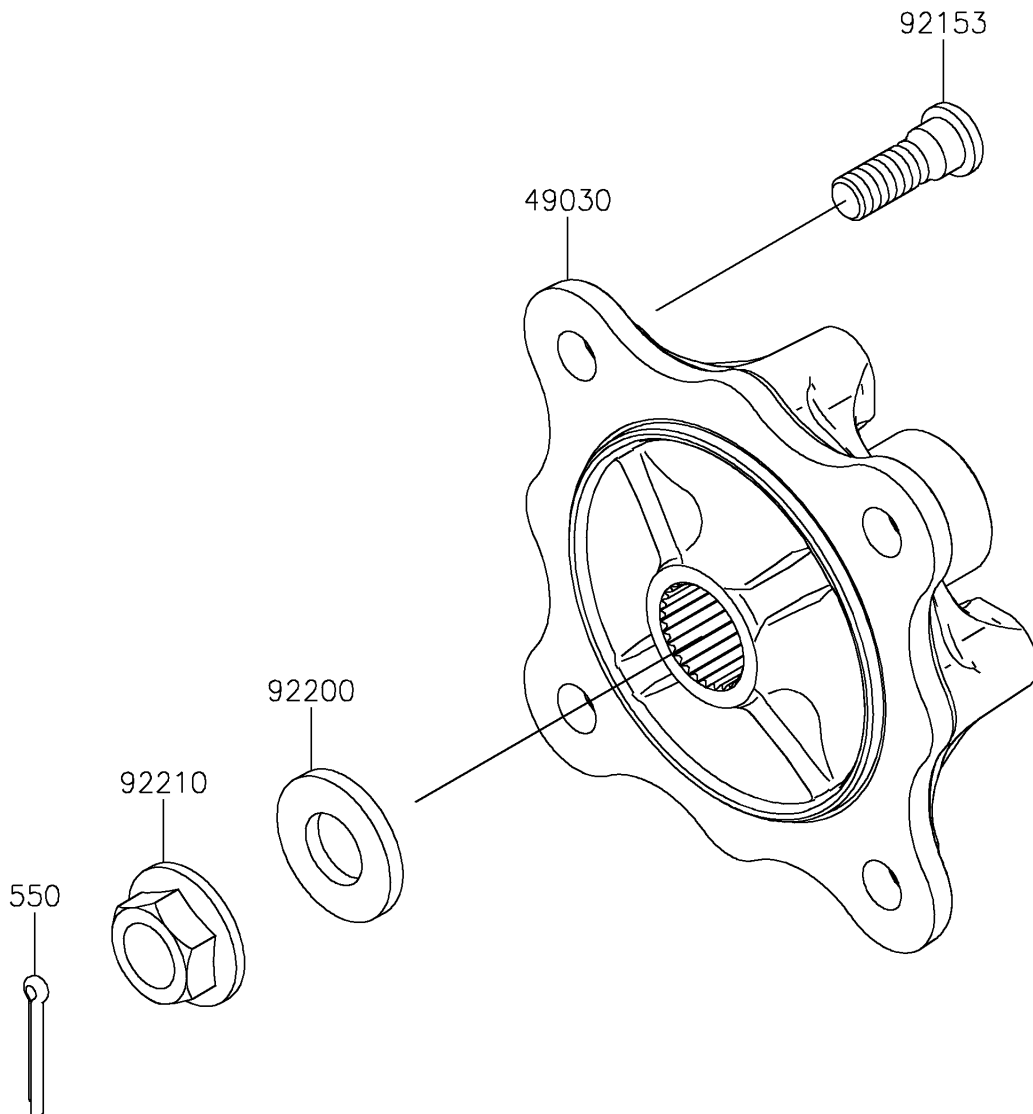

2024 MULE PRO-FXT™ 1000 LE RANCH EDITION

PARTS DIAGRAM Rear Hubs/Brakes

F2240

2024 MULE PRO-FXT™ 1000 LE RANCH EDITION

PARTS LIST

Rear Hubs/Brakes

ITEM NAME	PART NUMBER	QUANTITY
HUB,RR (Ref # 49030)	49030-0049	2
BOLT,12MM (Ref # 92153)	92153-1915	8
WASHER,20.3X41X4.5 (Ref # 92200)	92200-0921	2
NUT,FLANGED,20MM (Ref # 92210)	92210-2093	2
PIN-COTTER,4.0X30 (Ref # 550)	550AA4030	2