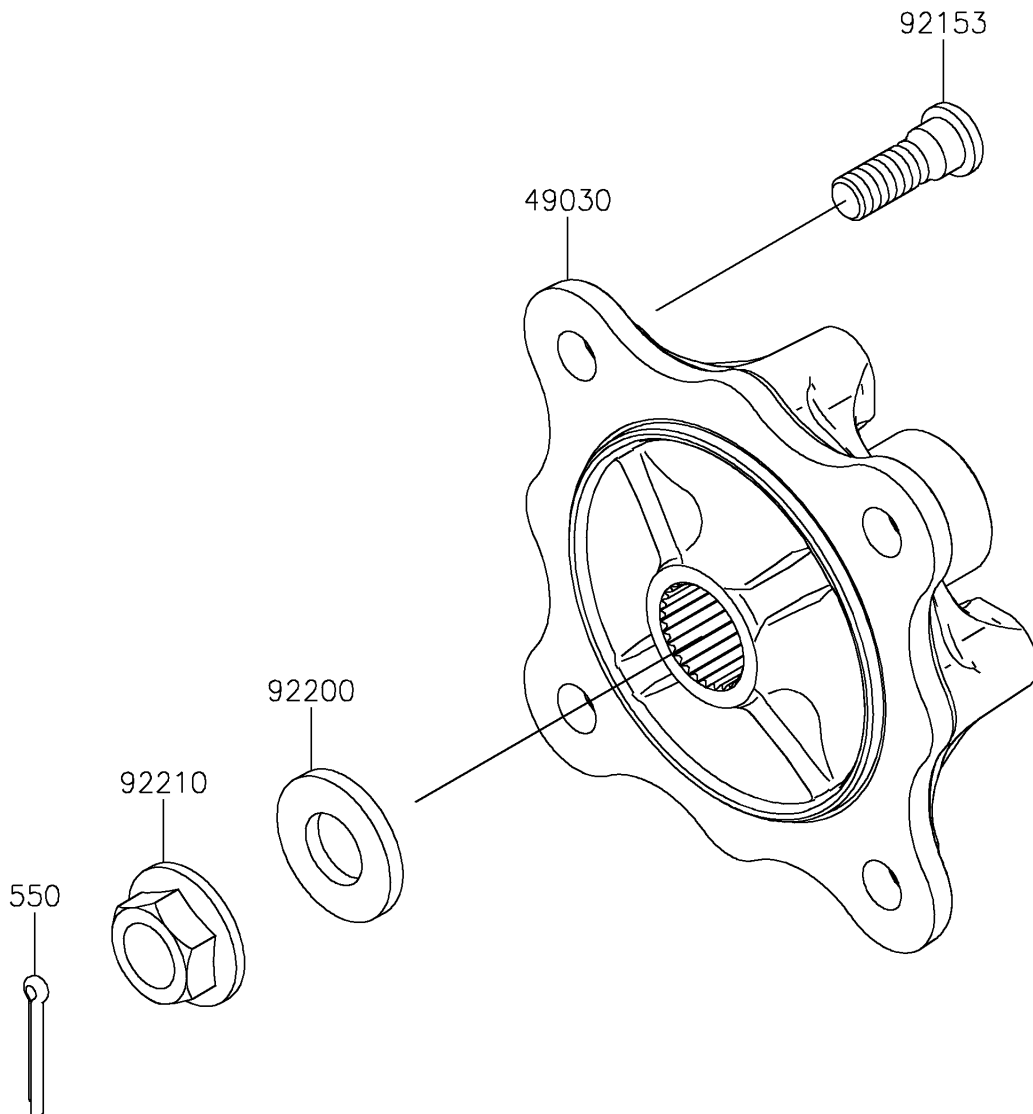

2024 MULE PRO-FXT™ 1000 LE RANCH EDITION

PARTS DIAGRAM Rear Hubs/Brakes

F2240

2024 MULE PRO-FXT™ 1000 LE RANCH EDITION

PARTS LIST

Rear Hubs/Brakes

ITEM NAME	PART NUMBER	QUANTITY
-----------	-------------	----------
