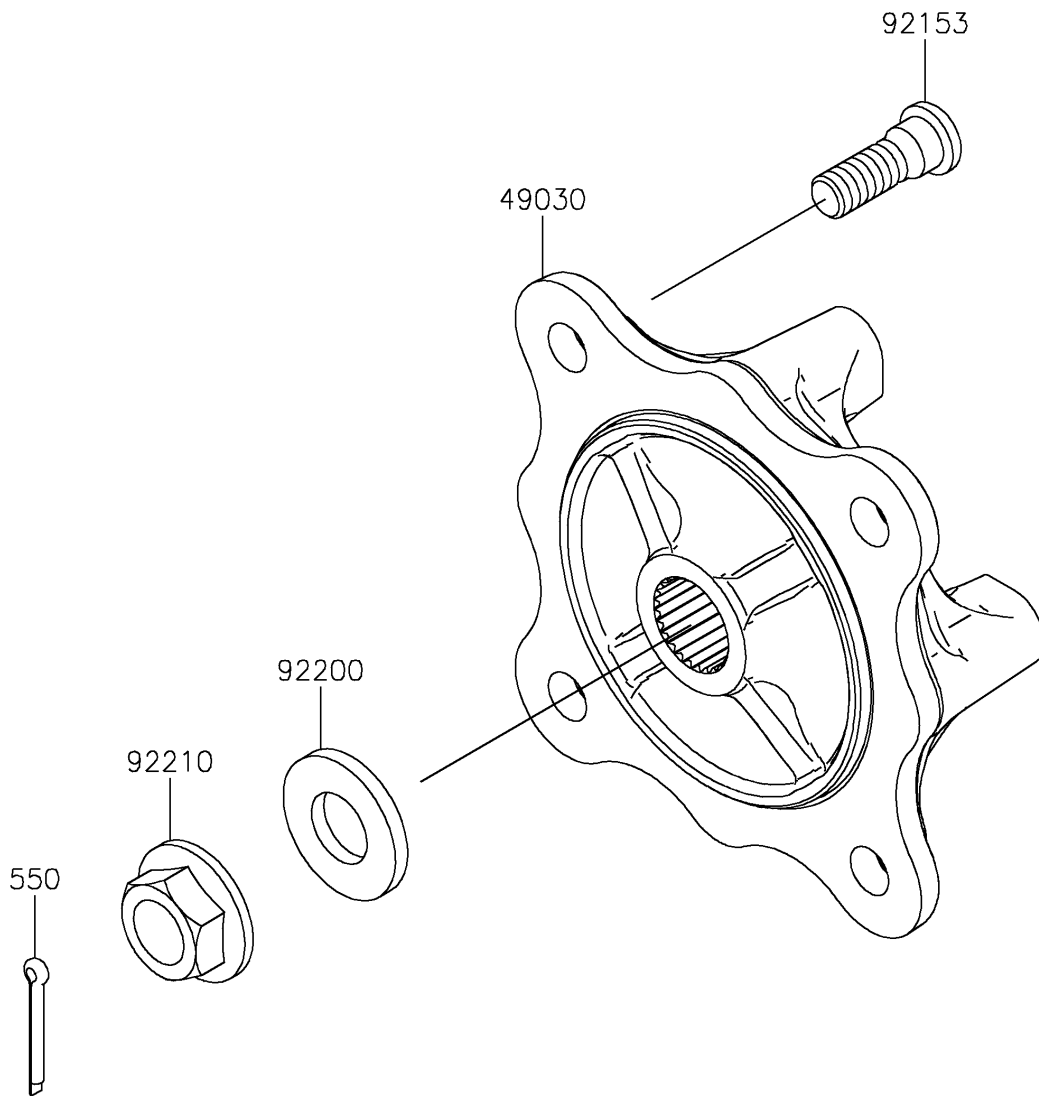

2026 MULE PRO-FXT™ 1000 LE RANCH EDITION

PARTS DIAGRAM Front Hubs/Brakes

F2230

2026 MULE PRO-FXT™ 1000 LE RANCH EDITION

PARTS LIST

Front Hubs/Brakes

ITEM NAME	PART NUMBER	QUANTITY
-----------	-------------	----------
