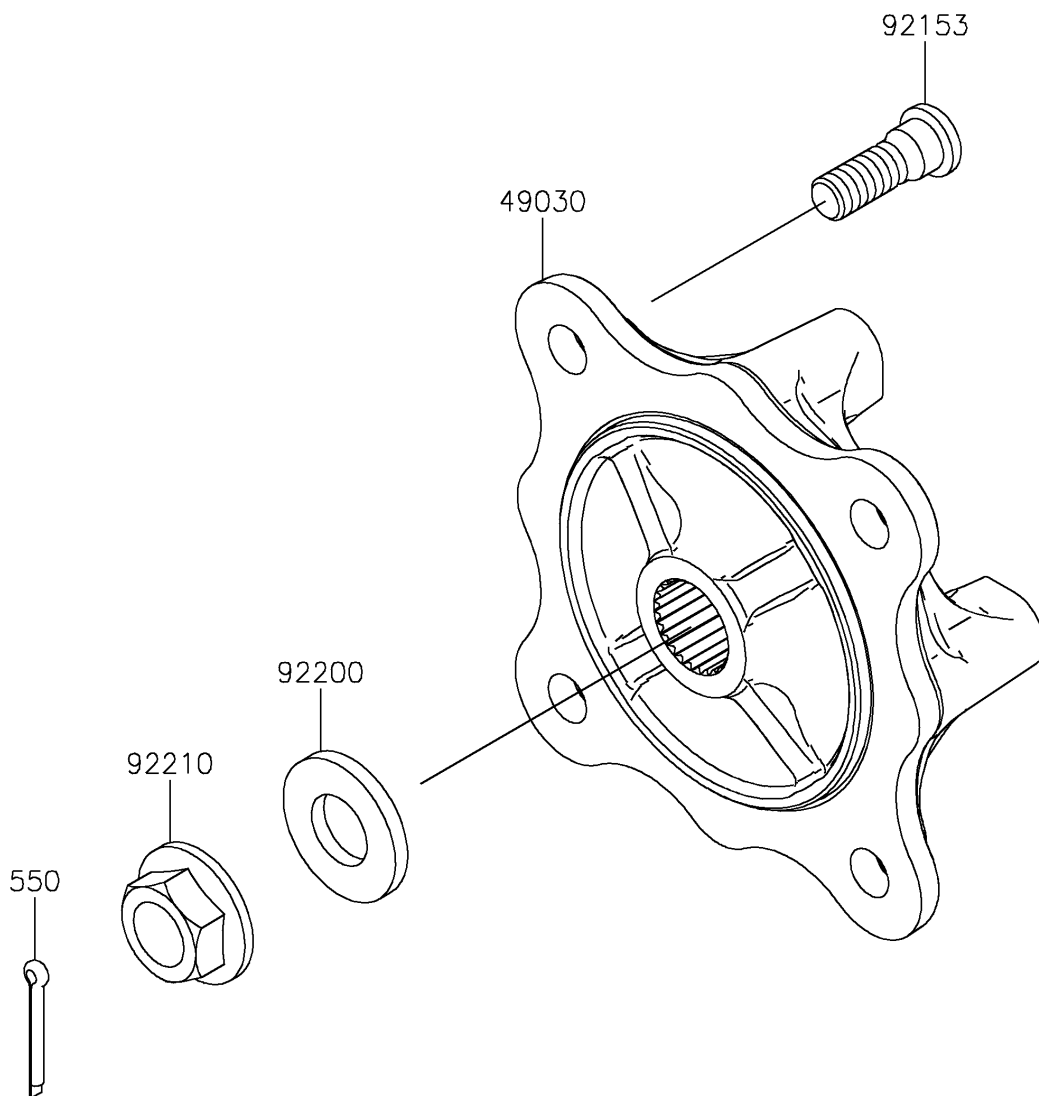

2024 MULE PRO-FXT™ 1000 LE RANCH EDITION

Kawasaki
Let the Good Times Roll®

PARTS DIAGRAM Front Hubs/Brakes

F2230

2024 MULE PRO-FXT™ 1000 LE RANCH EDITION

PARTS LIST

Front Hubs/Brakes

ITEM NAME	PART NUMBER	QUANTITY
-----------	-------------	----------
