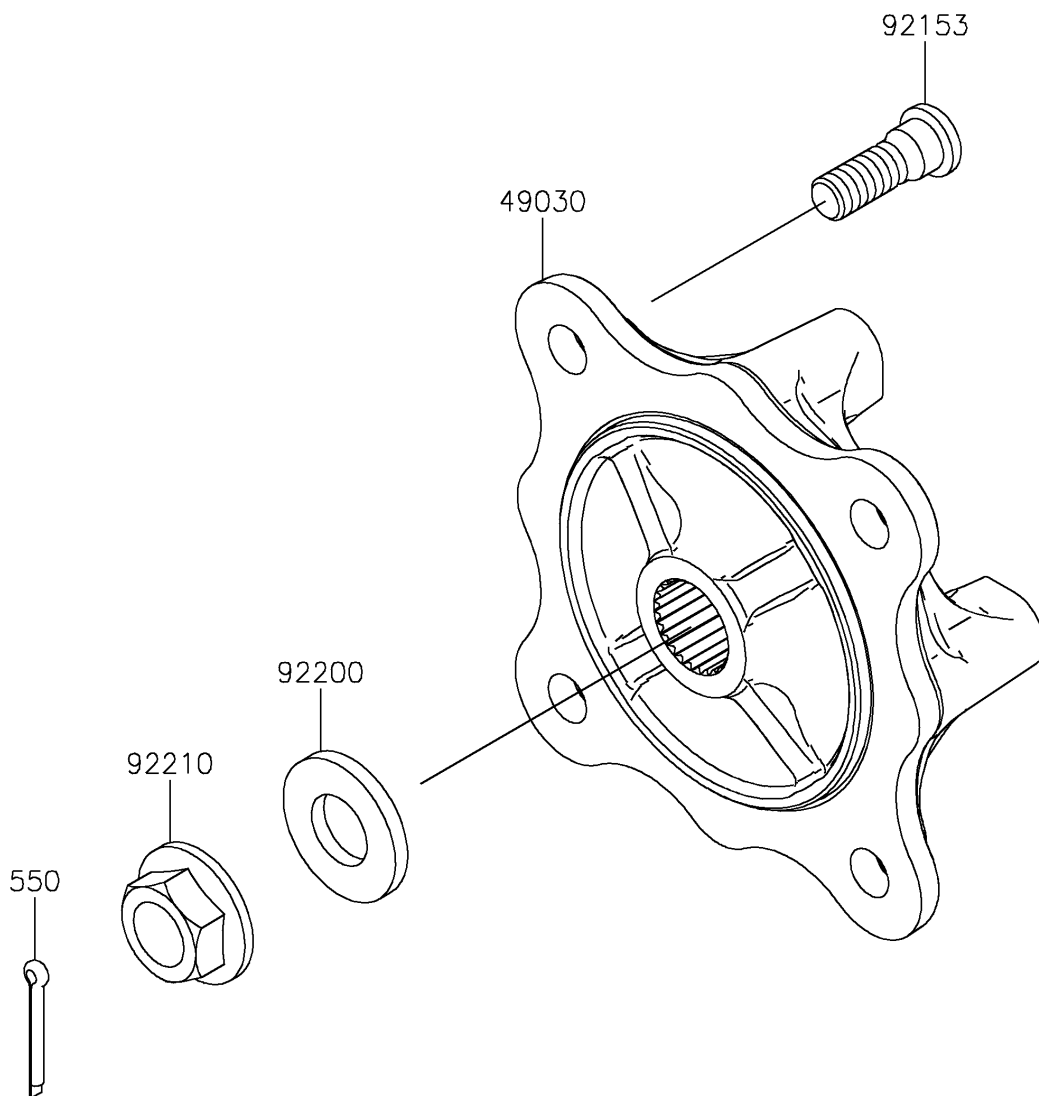

2026 MULE PRO-FXT™ 1000 LE RANCH EDITION

Kawasaki
Let the Good Times Roll®

PARTS DIAGRAM Front Hubs/Brakes

F2230

2026 MULE PRO-FXT™ 1000 LE RANCH EDITION

Kawasaki
Let the Good Times Roll®

PARTS LIST

Front Hubs/Brakes

ITEM NAME	PART NUMBER	QUANTITY
HUB,FR (Ref # 49030)	49030-0048	2
BOLT,12MM (Ref # 92153)	92153-1915	8
WASHER,20.3X41X4.5 (Ref # 92200)	92200-0921	2
NUT,FLANGED,20MM (Ref # 92210)	92210-2093	2
PIN-COTTER,4.0X30 (Ref # 550)	550AA4030	2