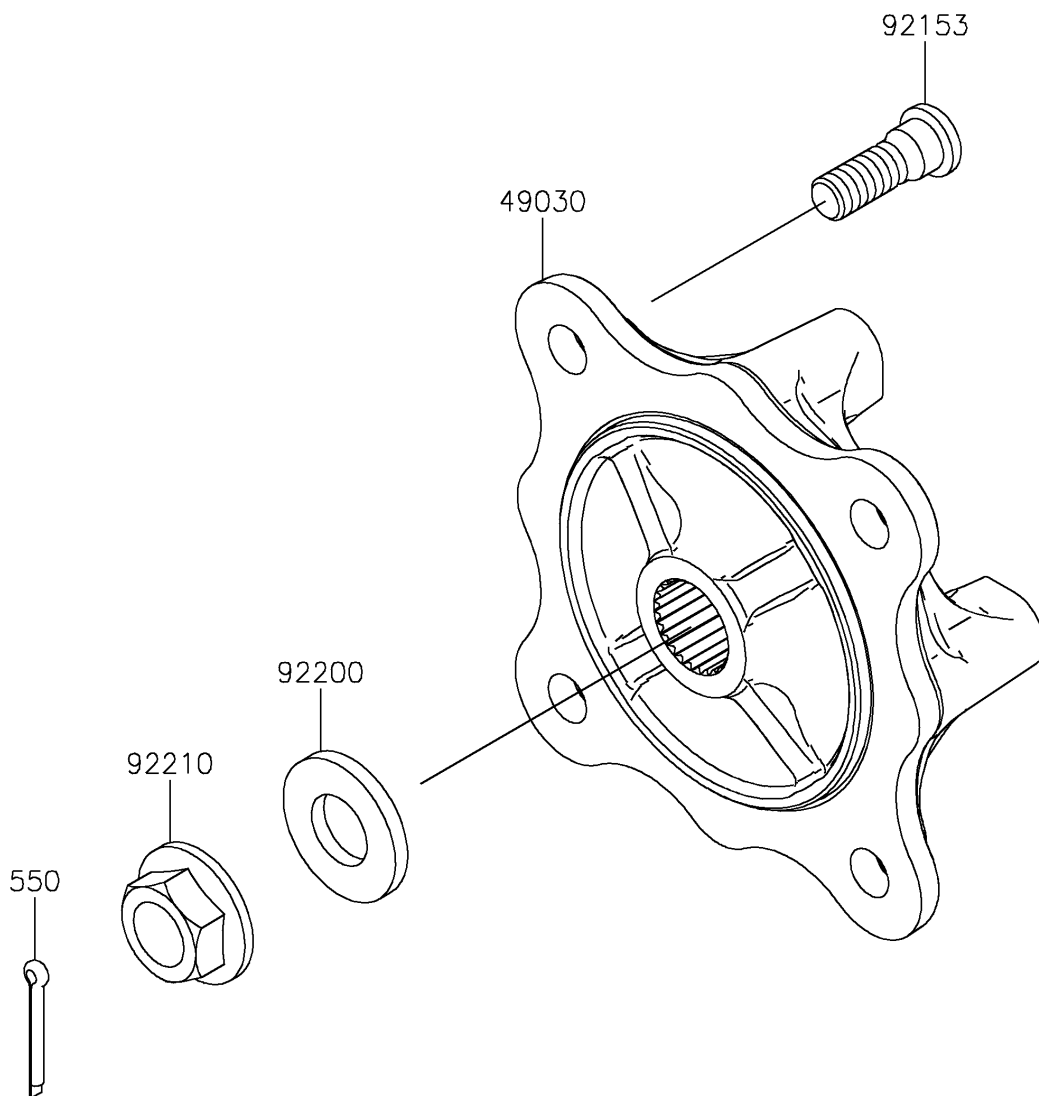

2024 MULE PRO-FXT™ 1000 LE RANCH EDITION

Kawasaki
Let the Good Times Roll®

PARTS DIAGRAM Front Hubs/Brakes

F2230

2024 MULE PRO-FXT™ 1000 LE RANCH EDITION

Kawasaki
Let the Good Times Roll®

PARTS LIST

Front Hubs/Brakes

ITEM NAME	PART NUMBER	QUANTITY
HUB,FR (Ref # 49030)	49030-0048	2
BOLT,12MM (Ref # 92153)	92153-1915	8
WASHER,20.3X41X4.5 (Ref # 92200)	92200-0921	2
NUT,FLANGED,20MM (Ref # 92210)	92210-2093	2
PIN-COTTER,4.0X30 (Ref # 550)	550AA4030	2