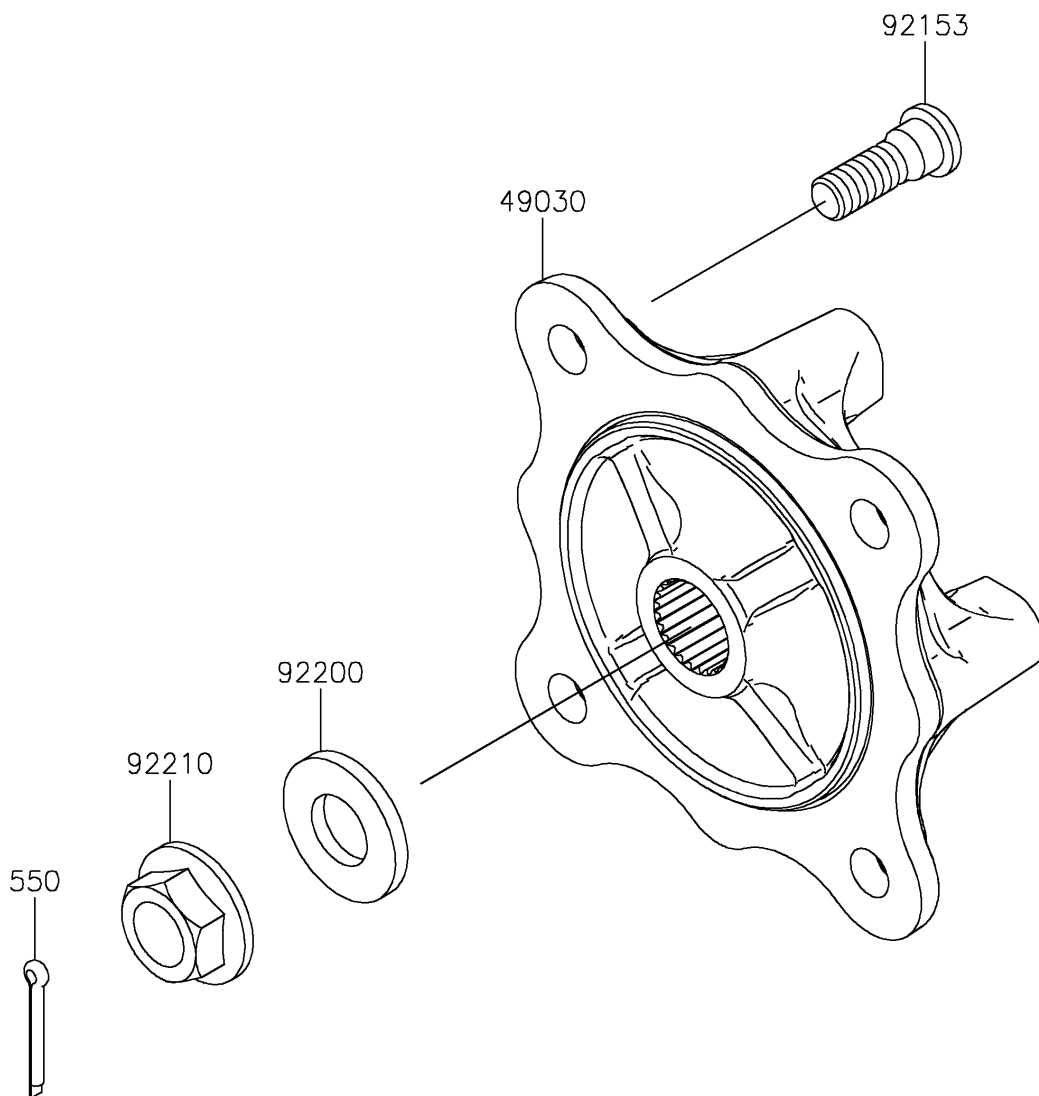

2024 MULE PRO-FXT 1000 LE Ranch Edition

PARTS DIAGRAM Front Hubs/Brakes

F2230

2024 MULE PRO-FXT 1000 LE Ranch Edition

PARTS LIST

Front Hubs/Brakes

ITEM NAME	PART NUMBER	QUANTITY
HUB,FR (Ref # 49030)	49030-0048	2
BOLT,12MM (Ref # 92153)	92153-1915	8
WASHER,20.3X41X4.5 (Ref # 92200)	92200-0921	2
NUT,FLANGED,20MM (Ref # 92210)	92210-2093	2
PIN-COTTER,4.0X30 (Ref # 550)	550AA4030	2