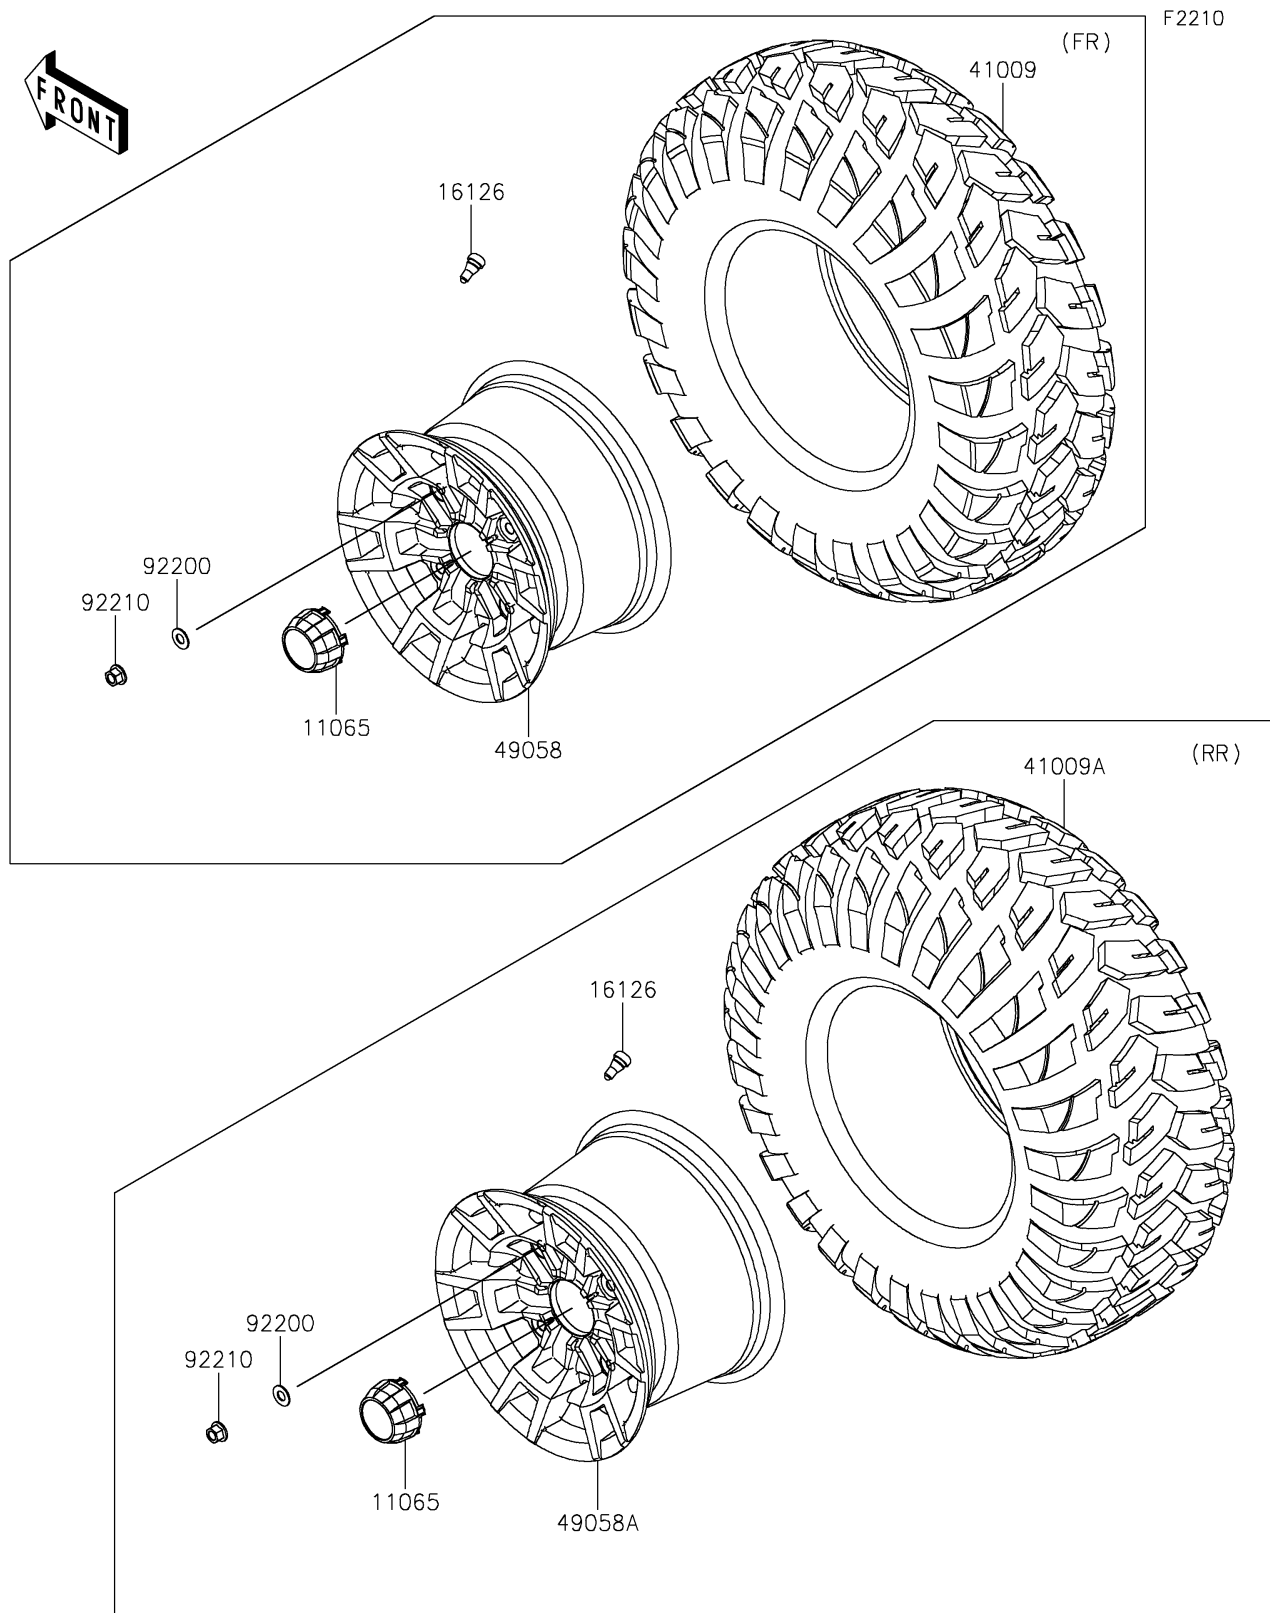

2026 MULE PRO-FXT 1000 LE Ranch Edition

PARTS DIAGRAM

Wheels/Tires

2026 MULE PRO-FXT 1000 LE Ranch Edition

PARTS LIST

Wheels/Tires

ITEM NAME	PART NUMBER	QUANTITY
CAP,WHEEL,F.BLACK (Ref # 11065)	11065-0893-6Z	4
VALVE (Ref # 16126)	16126-4001	4
TIRE,26X9.00R12 4PR,FRONTIER (Ref # 41009)	41009-0567	2
TIRE,26X11.00R12 4PR,FRONTIER (Ref # 41009A)	41009-0568	2
WHEEL,FR,12X7.0AT,AL,BLACK (Ref # 49058)	49058-0625-31D	2
WHEEL,RR,12X8.0AT,AL,BLACK (Ref # 49058A)	49058-0626-31D	2
WASHER,12.1X25X1.6 (Ref # 92200)	92200-0455	16
NUT,12MM (Ref # 92210)	92210-0603	16