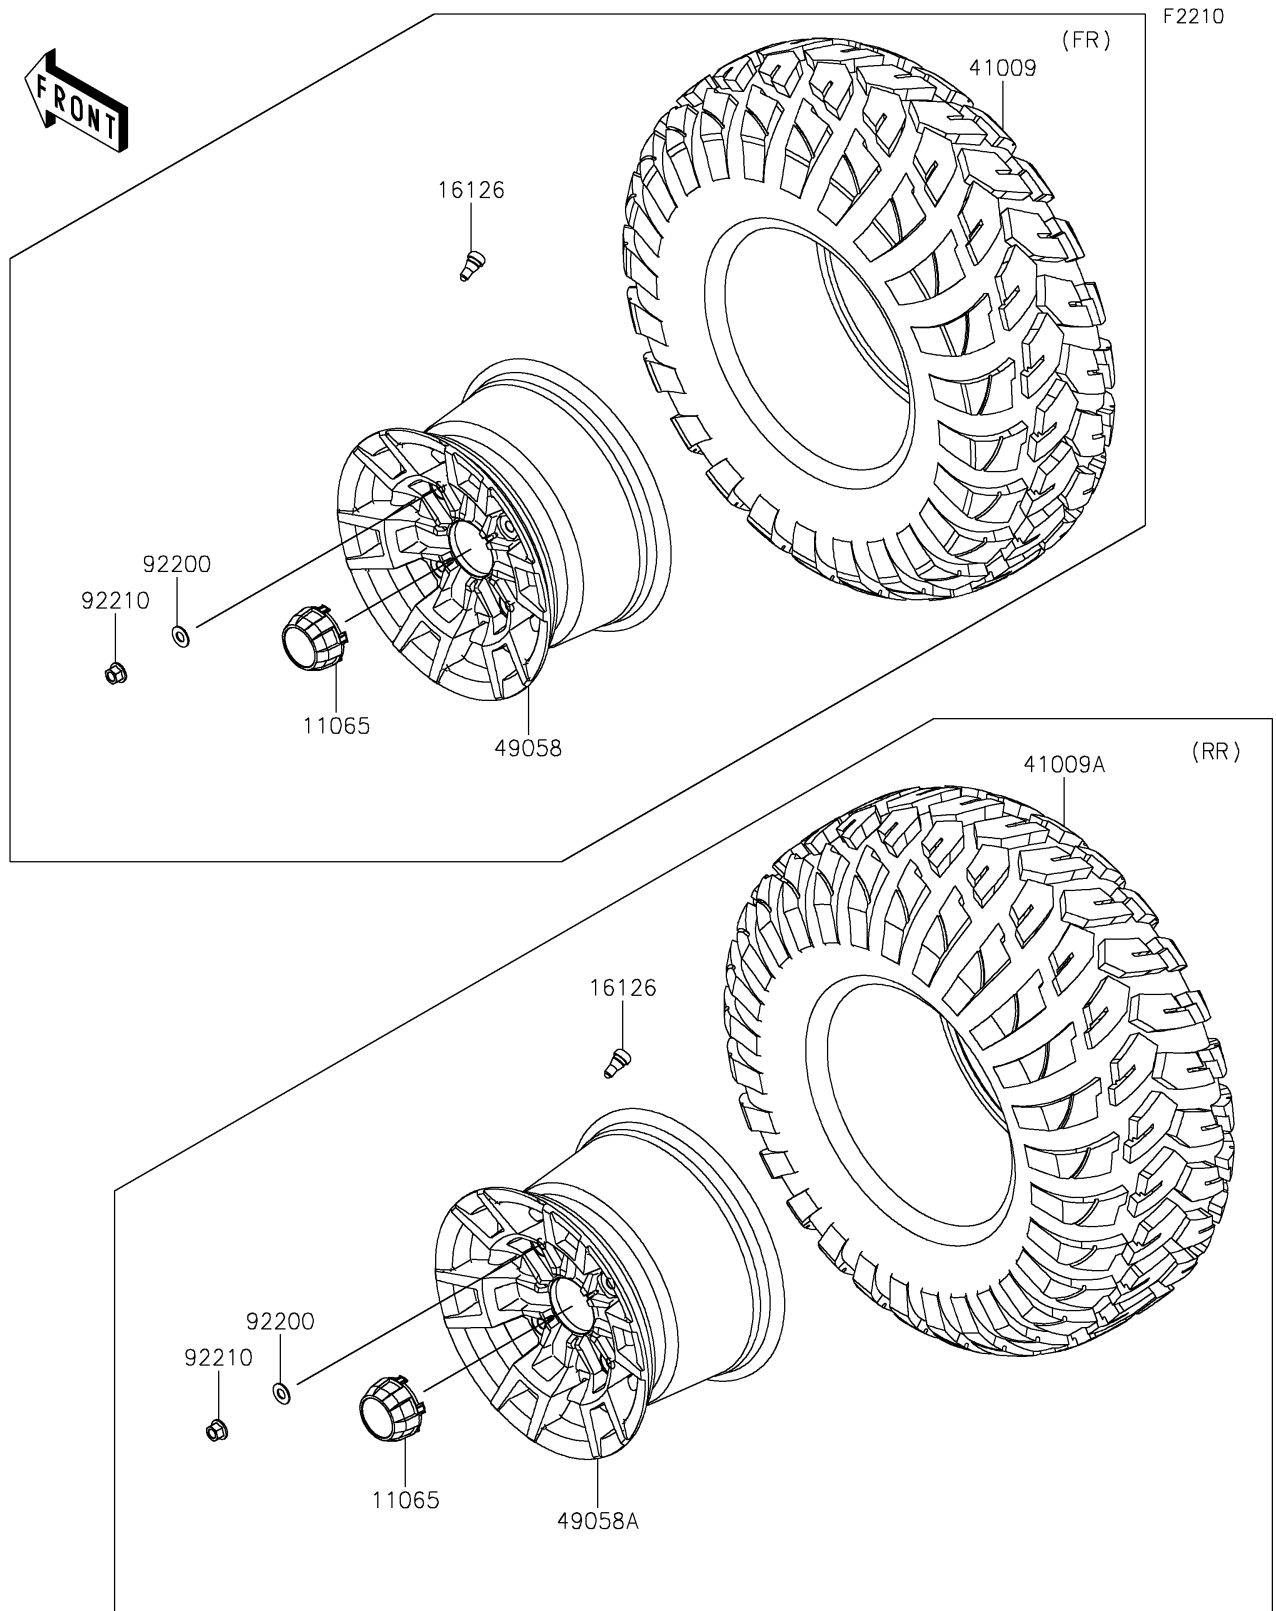

2025 MULE PRO-FXT 1000 LE Ranch Edition

PARTS DIAGRAM

Wheels/Tires

2025 MULE PRO-FXT 1000 LE Ranch Edition

PARTS LIST Wheels/Tires

ITEM NAME	PART NUMBER	QUANTITY
-----------	-------------	----------
