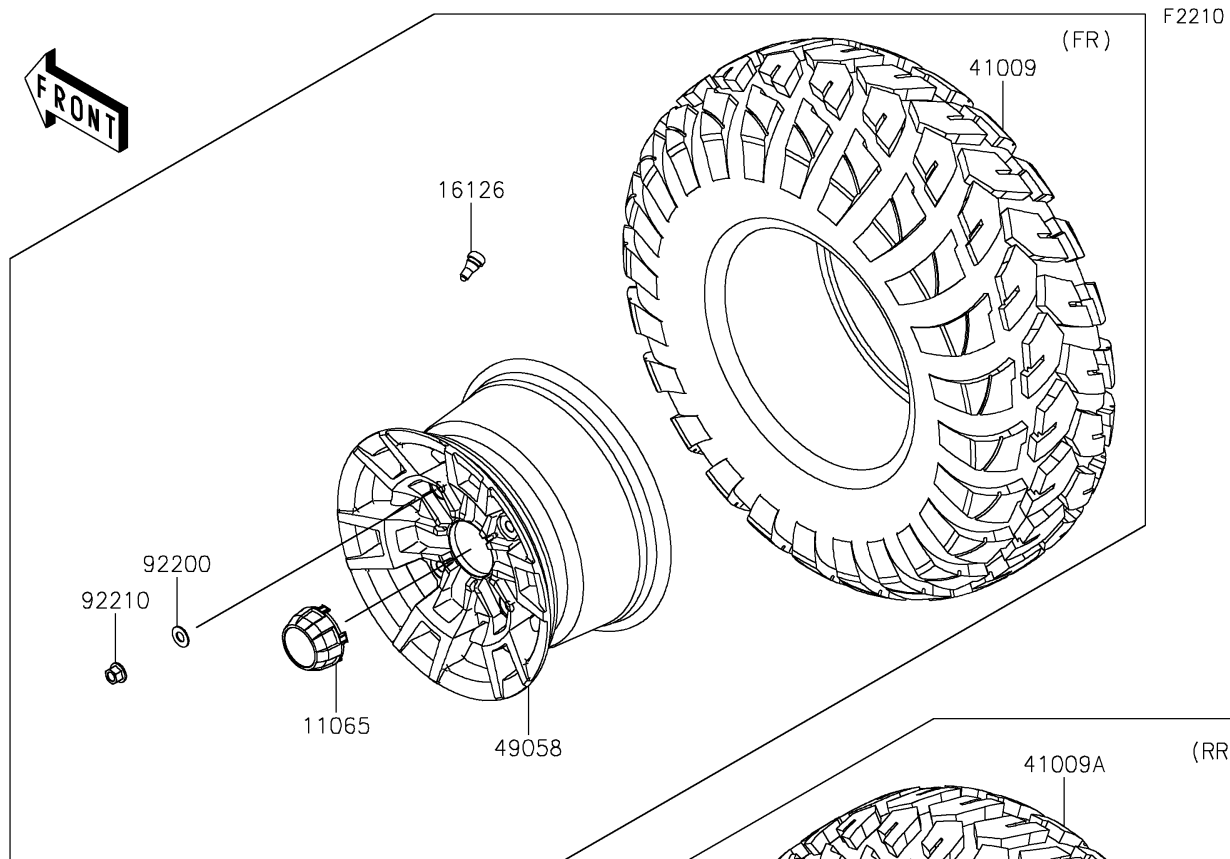

2024 MULE PRO-FXT 1000 LE Ranch Edition

PARTS DIAGRAM

Wheels/Tires

2024 MULE PRO-FXT 1000 LE Ranch Edition

PARTS LIST Wheels/Tires

ITEM NAME	PART NUMBER	QUANTITY
-----------	-------------	----------
