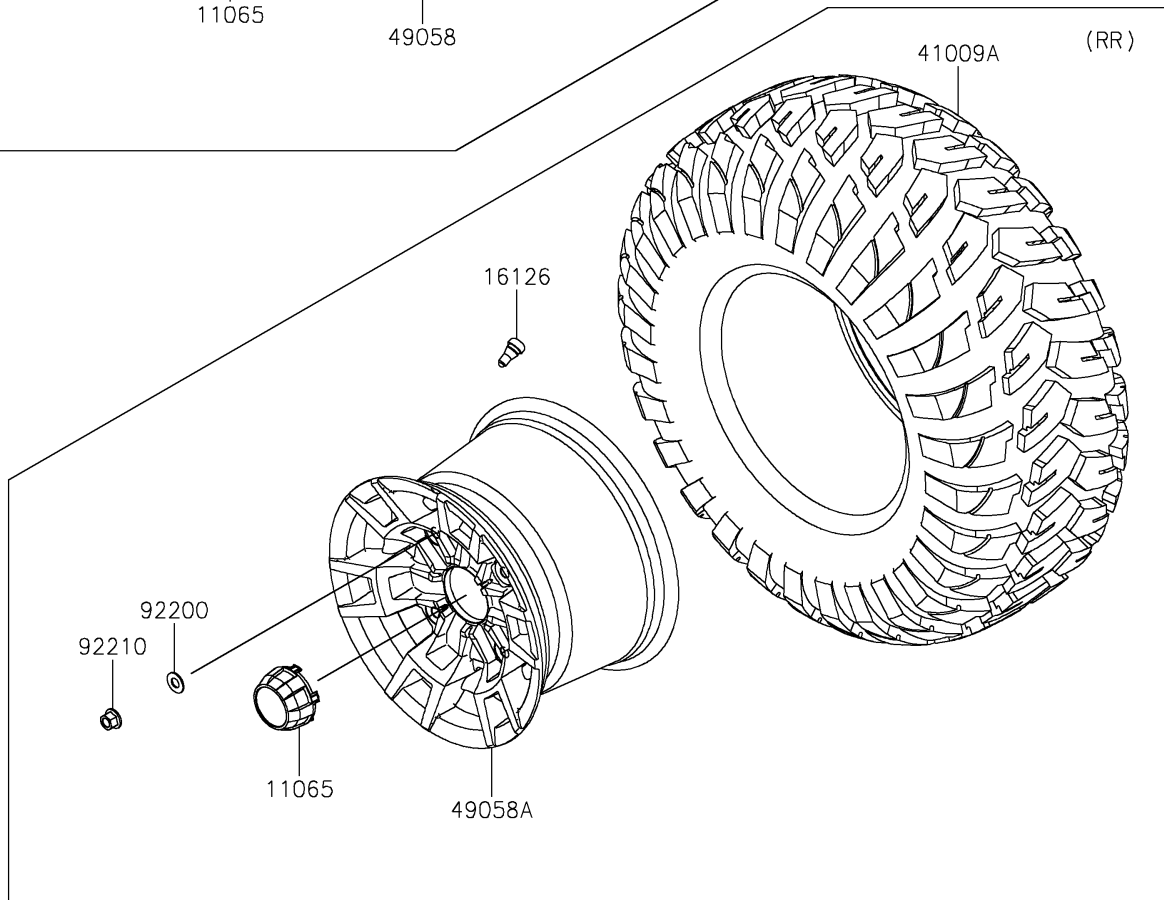

2024 MULE PRO-FXT 1000 LE Ranch Edition

PARTS DIAGRAM

Wheels/Tires

2024 MULE PRO-FXT 1000 LE Ranch Edition

PARTS LIST Wheels/Tires

ITEM NAME	PART NUMBER	QUANTITY
-----------	-------------	----------
