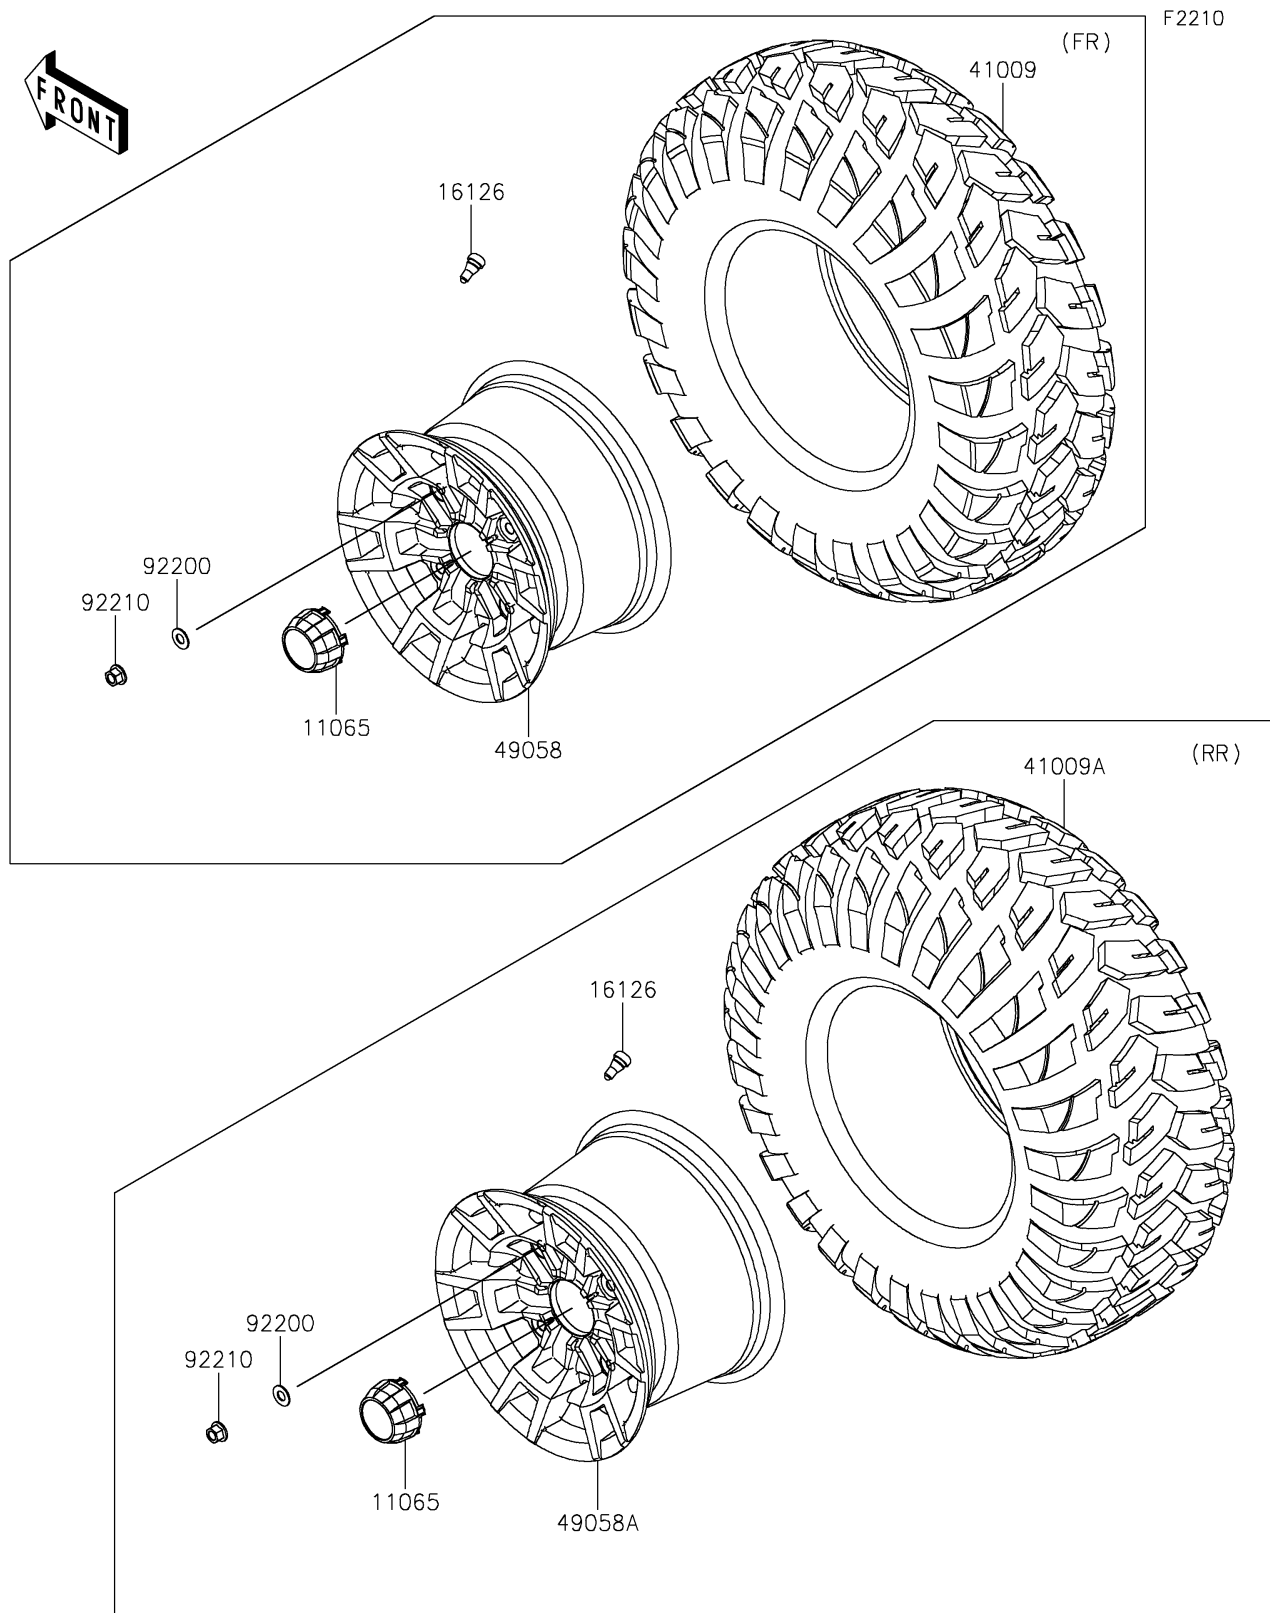

2026 MULE PRO-FXT™ 1000 LE RANCH EDITION

PARTS DIAGRAM

Wheels/Tires

2026 MULE PRO-FXT™ 1000 LE RANCH EDITION

PARTS LIST

Wheels/Tires

ITEM NAME	PART NUMBER	QUANTITY
CAP,WHEEL,F.BLACK (Ref # 11065)	11065-0893-6Z	4
VALVE (Ref # 16126)	16126-4001	4
TIRE,26X9.00R12 4PR,FRONTIER (Ref # 41009)	41009-0567	2
TIRE,26X11.00R12 4PR,FRONTIER (Ref # 41009A)	41009-0568	2
WHEEL,FR,12X7.0AT,AL,BLACK (Ref # 49058)	49058-0625-31D	2
WHEEL,RR,12X8.0AT,AL,BLACK (Ref # 49058A)	49058-0626-31D	2
WASHER,12.1X25X1.6 (Ref # 92200)	92200-0455	16
NUT,12MM (Ref # 92210)	92210-0603	16