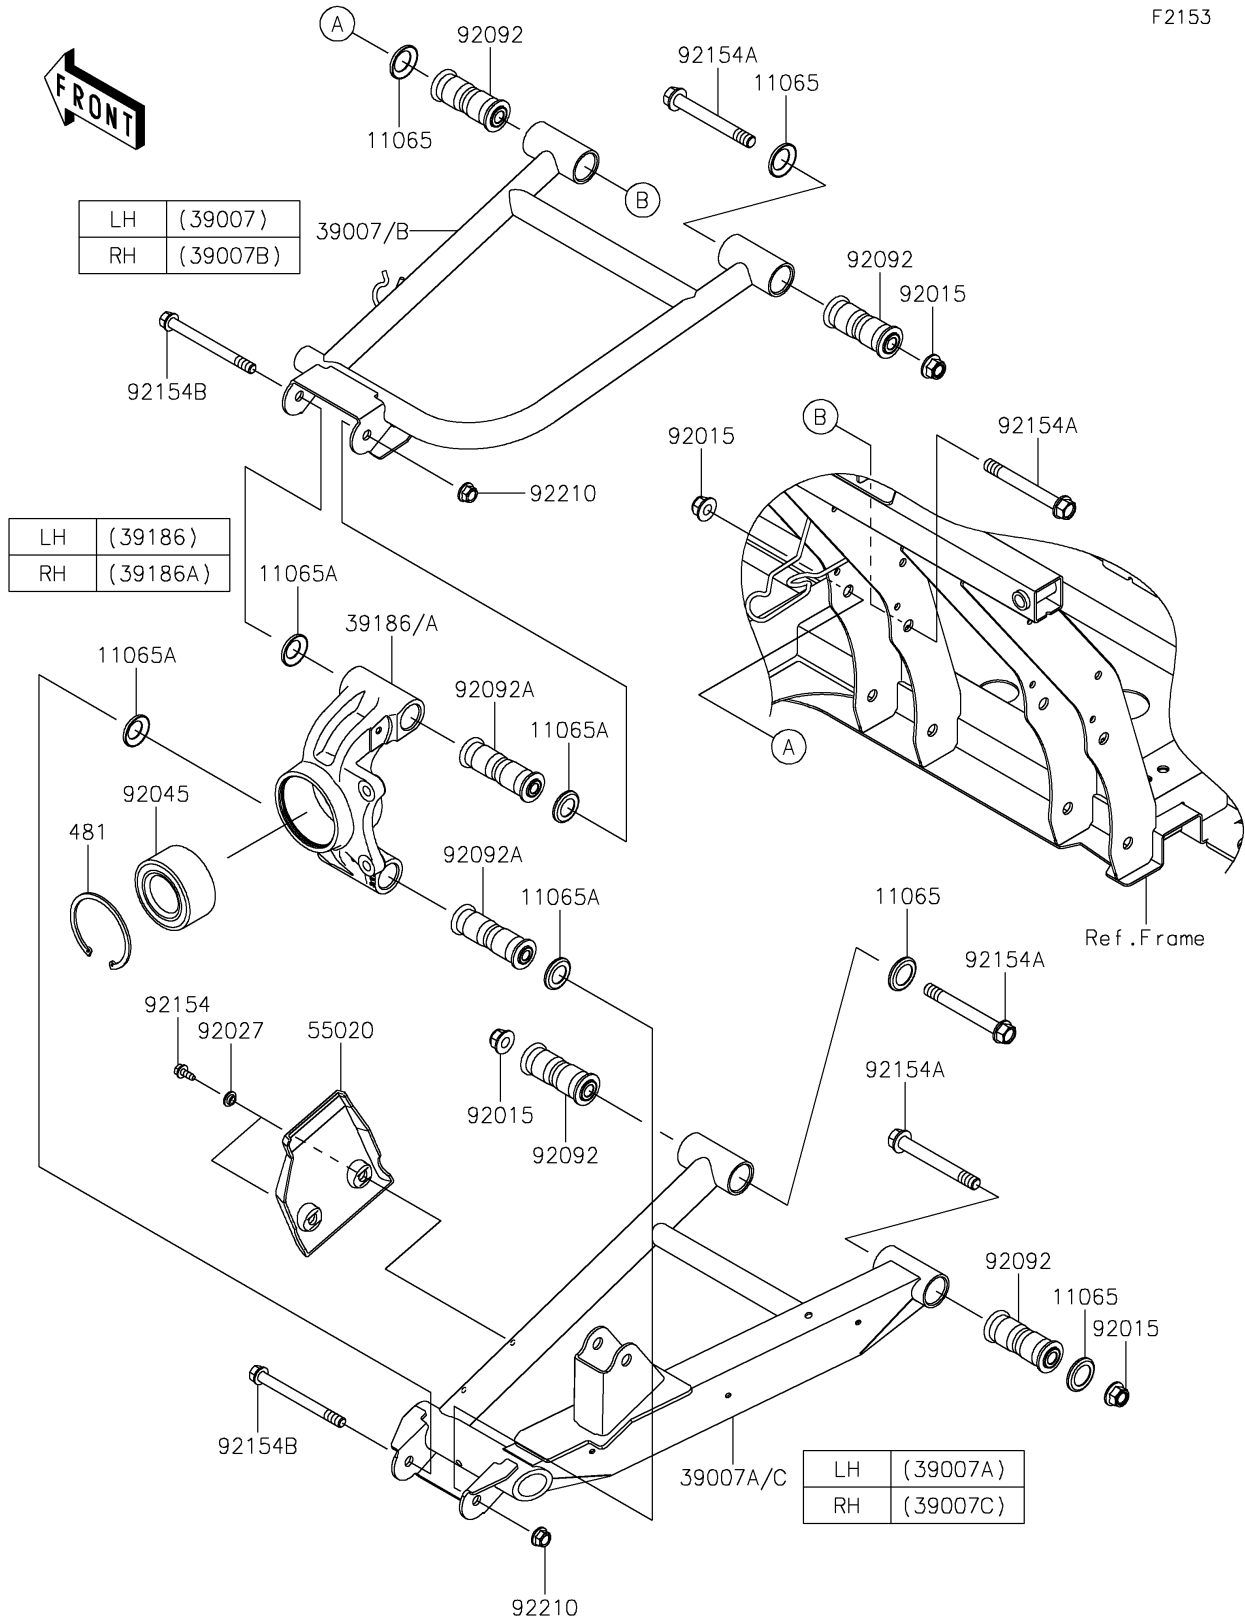

2026 MULE PRO-FXT™ 1000 LE RANCH EDITION

PARTS DIAGRAM

Rear Suspension

F2153

2026 MULE PRO-FXT™ 1000 LE RANCH EDITION

PARTS LIST

Rear Suspension

ITEM NAME	PART NUMBER	QUANTITY
-----------	-------------	----------
