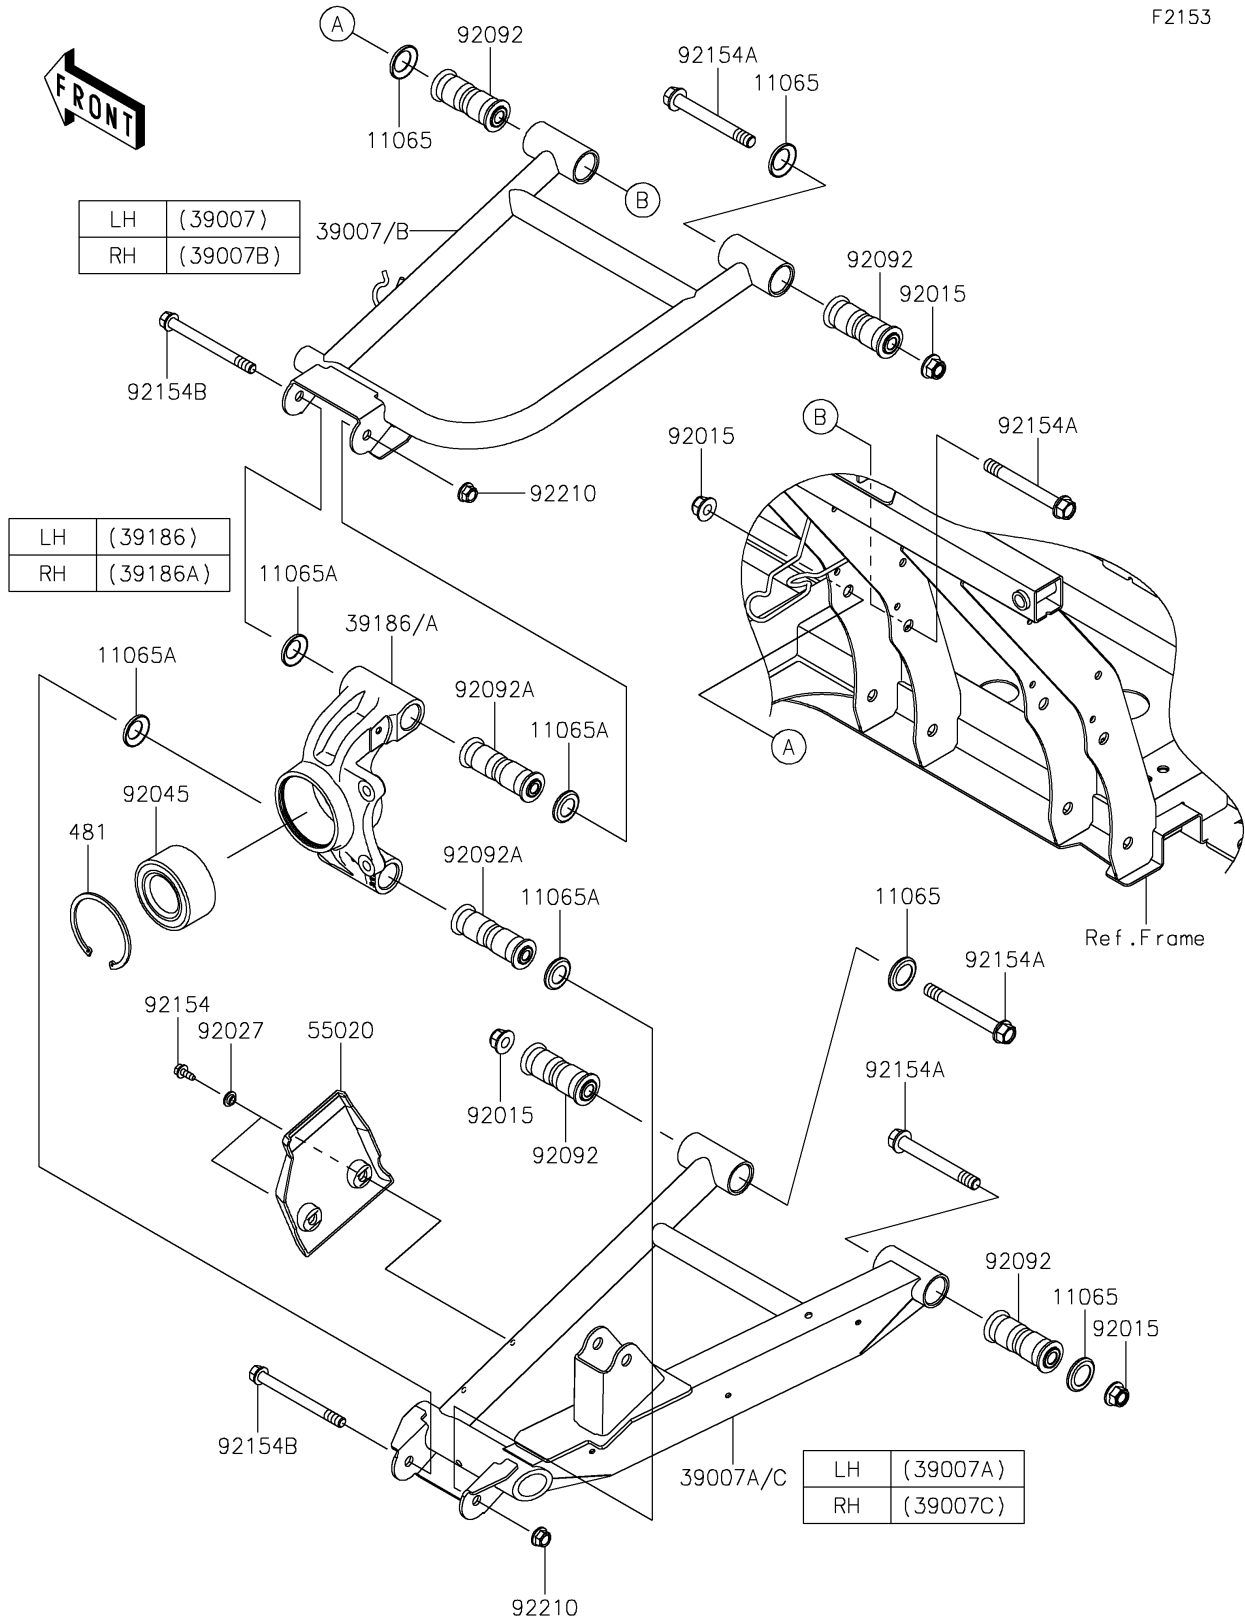

2025 MULE PRO-FXT 1000 LE Ranch Edition

PARTS DIAGRAM

Rear Suspension

F2153

2025 MULE PRO-FXT 1000 LE Ranch Edition

PARTS LIST

Rear Suspension

ITEM NAME	PART NUMBER	QUANTITY
-----------	-------------	----------
